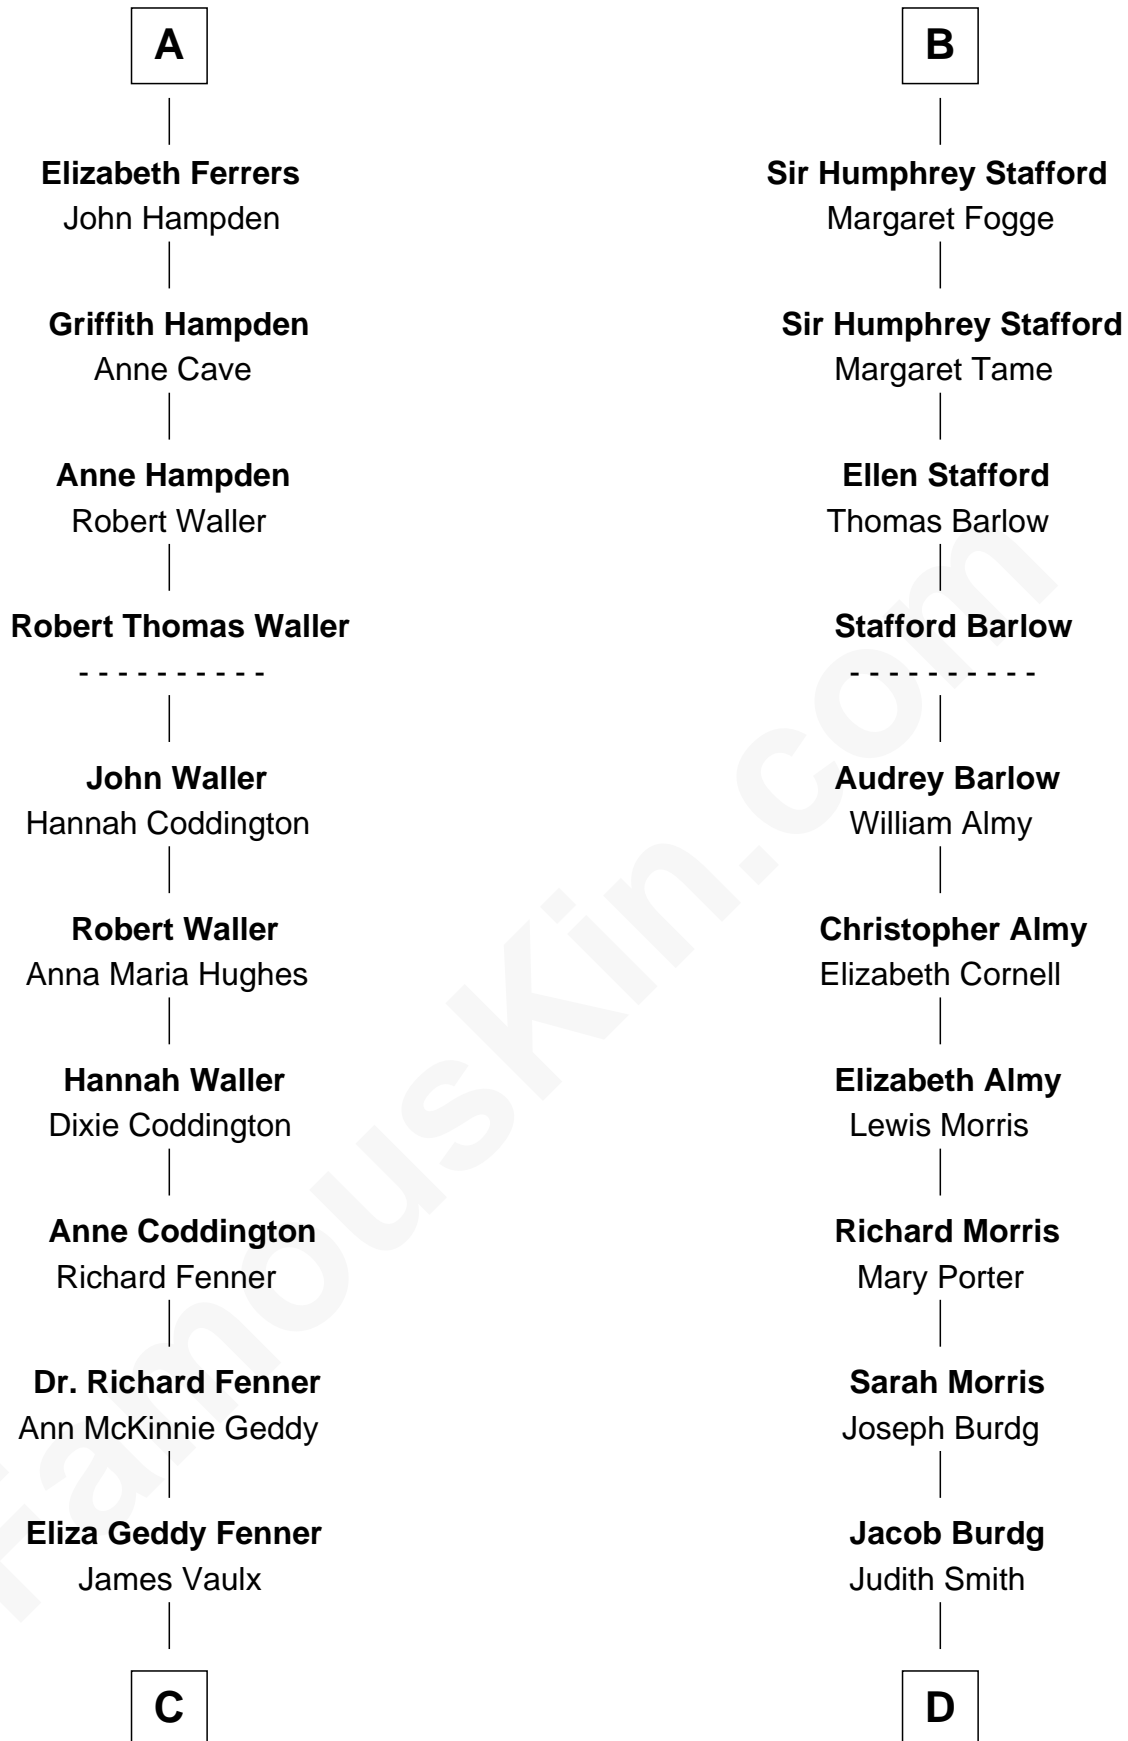

# FamousKin.com Relationship Chart of

**John McCain**

*U.S. Senator from Arizona*

20th cousin 1 time removed of

**Richard Nixon**

*37th U.S. President*

**John de Botetourte**

Maud FitzThomas

**C**

**James Junius Vaulx**

Margaret Garside

**Katherine Davey Vaulx**

Adm. John Sidney McCain

**Adm. John Sidney McCain**

Roberta Wright

**John McCain**

*U.S. Senator from Arizona*

**D**

**Jacob Burdg**

Miriam Matthews

**Oliver Burdg**

Jane M. Hemingway

**Almira Park Burdg**

Franklin Milhous

**Hannah Milhous**

Francis Anthony Nixon

**Richard Nixon**

*37th U.S. President*