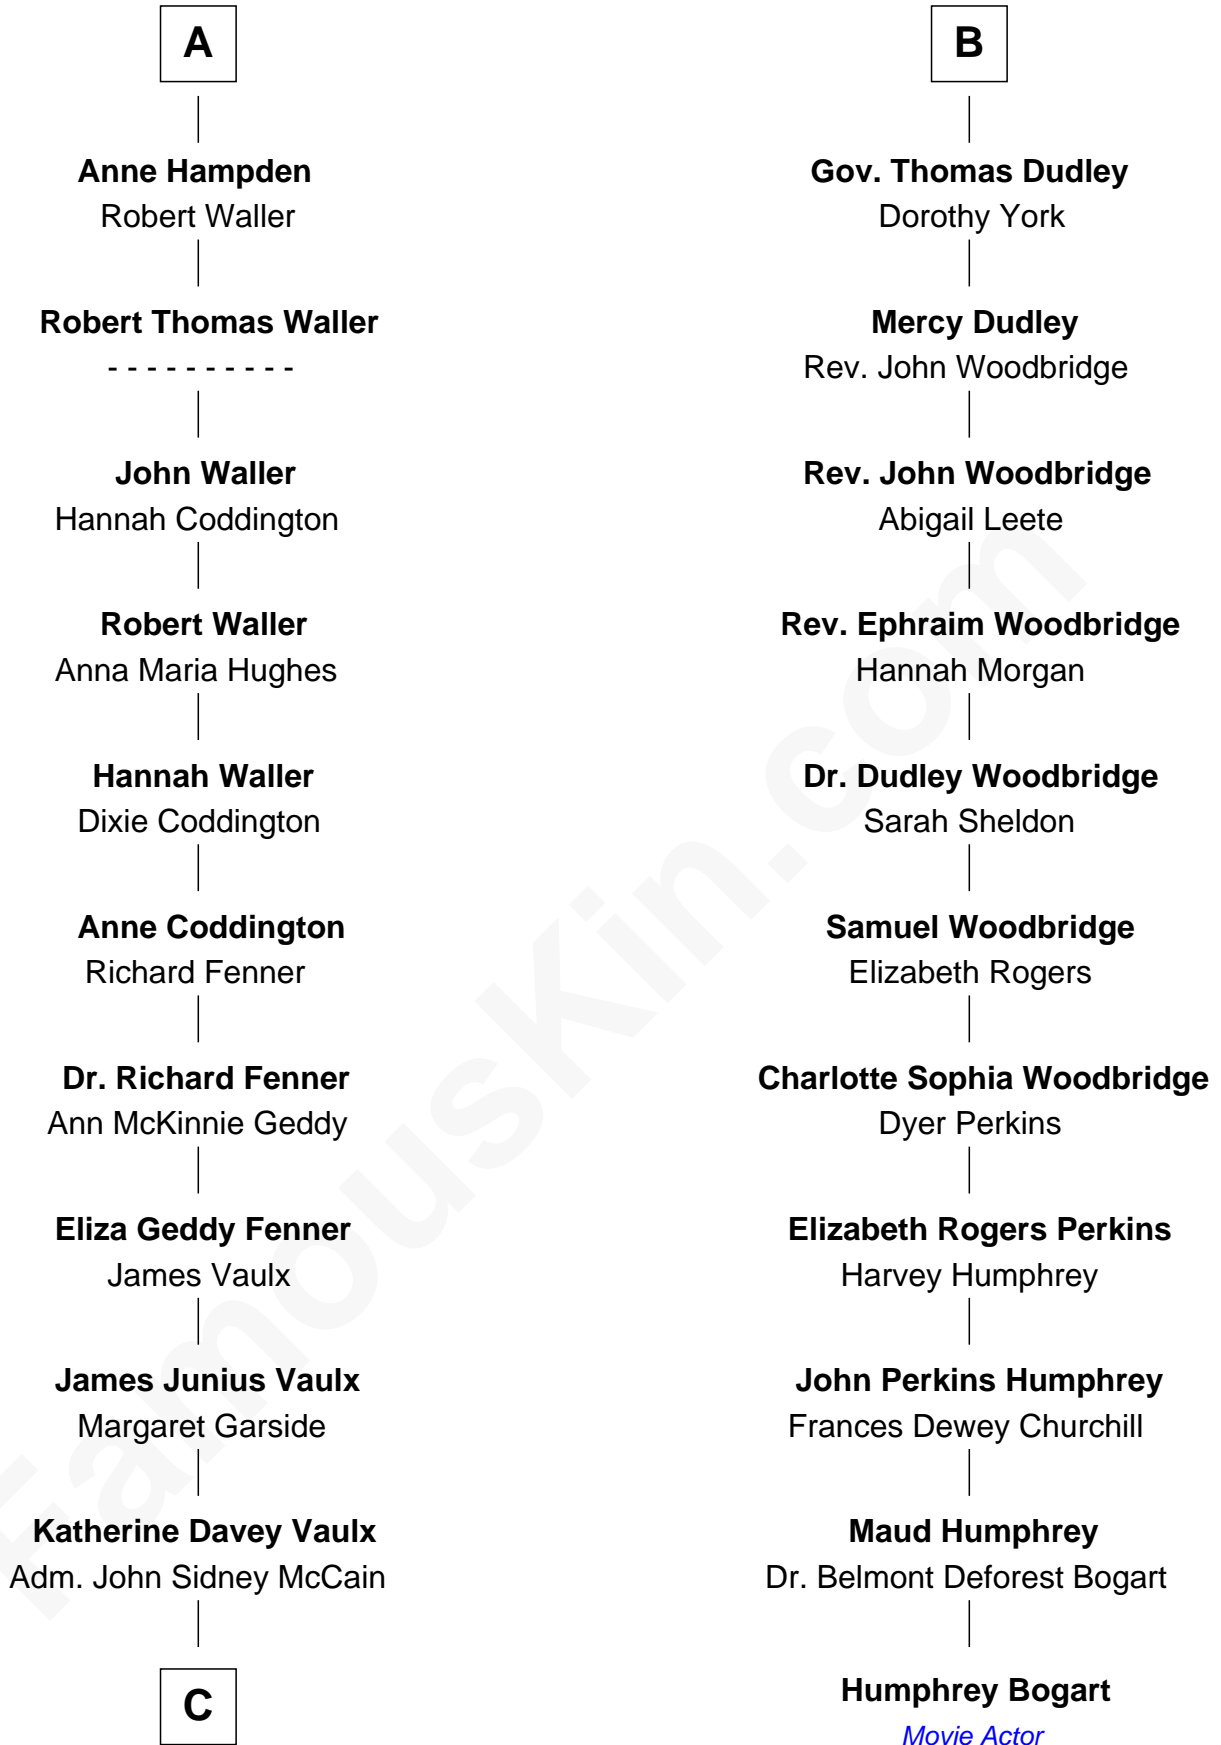

# FamousKin.com Relationship Chart of

**John McCain**

*U.S. Senator from Arizona*

17th cousin 1 time removed of

**Humphrey Bogart**

*Movie Actor*

**Sir Walter Blount**

Sancha de Ayala

Sir John Sutton

**Sir John Sutton**

Elizabeth Berkeley

**Sir Edmund Sutton**

Joyce Tiptoft

**Sir Edward Sutton**

Cecily Willoughby

**Sir John Sutton**

Cecily Grey

**Sir Henry Dudley**

----- Ashton

*Probable*

**Roger Dudley**

Susanna Thorne

**B**

**C**

Adm. **John Sidney McCain**

Roberta Wright

**John McCain**

*U.S. Senator from Arizona*

FamousKin.com