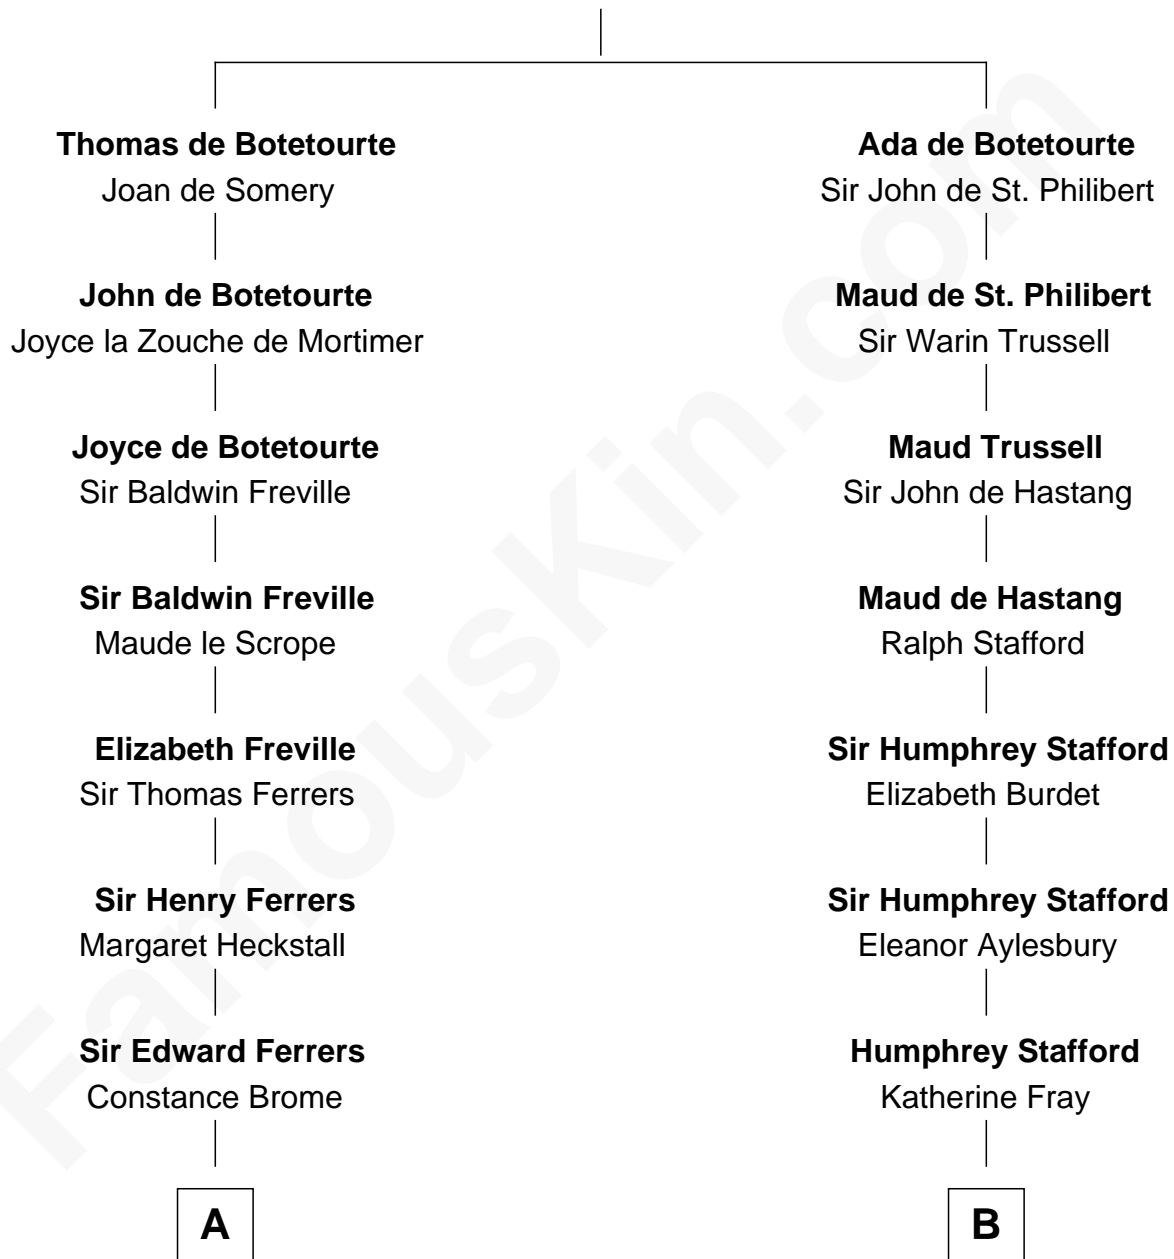

FamousKin.com Relationship Chart of

John McCain

U.S. Senator from Arizona

20th cousin 1 time removed of

Randolph Scott

Movie Actor

John de Botetourte

Maud FitzThomas

C

James Junius Vaulx

Margaret Garside

Katherine Davey Vaulx

Adm. John Sidney McCain

Adm. John Sidney McCain

Roberta Wright

John McCain

U.S. Senator from Arizona

D

Catherine Price Strother

Joseph Minor Crane

John William Crane

Margaret Ann Sadler

Joseph Minor Crane

Lavinia Lionberger

Lucy Lionberger Crane

George Grant Scott

Randolph Scott

Movie Actor