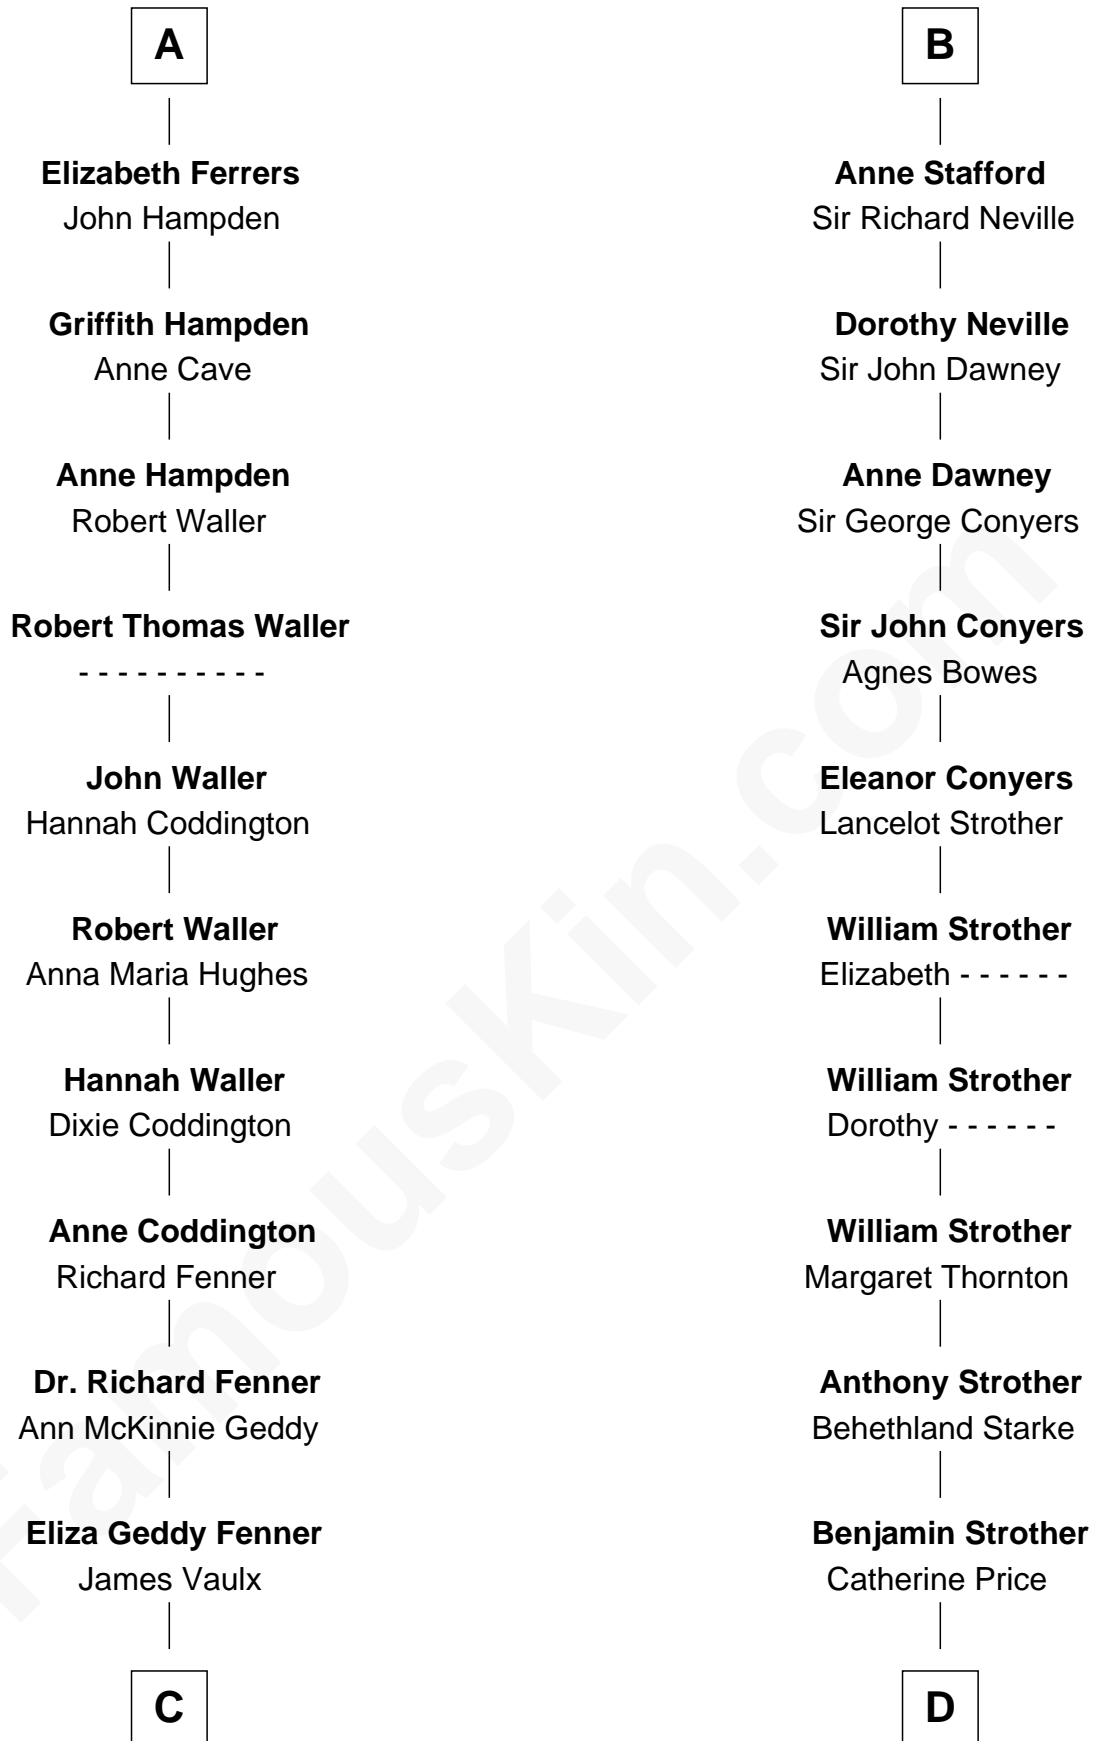

FamousKin.com Relationship Chart of

John McCain

U.S. Senator from Arizona

20th cousin 1 time removed of

Randolph Scott

Movie Actor

John de Botetourte

Maud FitzThomas

C

James Junius Vaulx

Margaret Garside

Katherine Davey Vaulx

Adm. John Sidney McCain

Adm. John Sidney McCain

Roberta Wright

John McCain

U.S. Senator from Arizona

D

Catherine Price Strother

Joseph Minor Crane

John William Crane

Margaret Ann Sadler

Joseph Minor Crane

Lavinia Lionberger

Lucy Lionberger Crane

George Grant Scott

Randolph Scott

Movie Actor