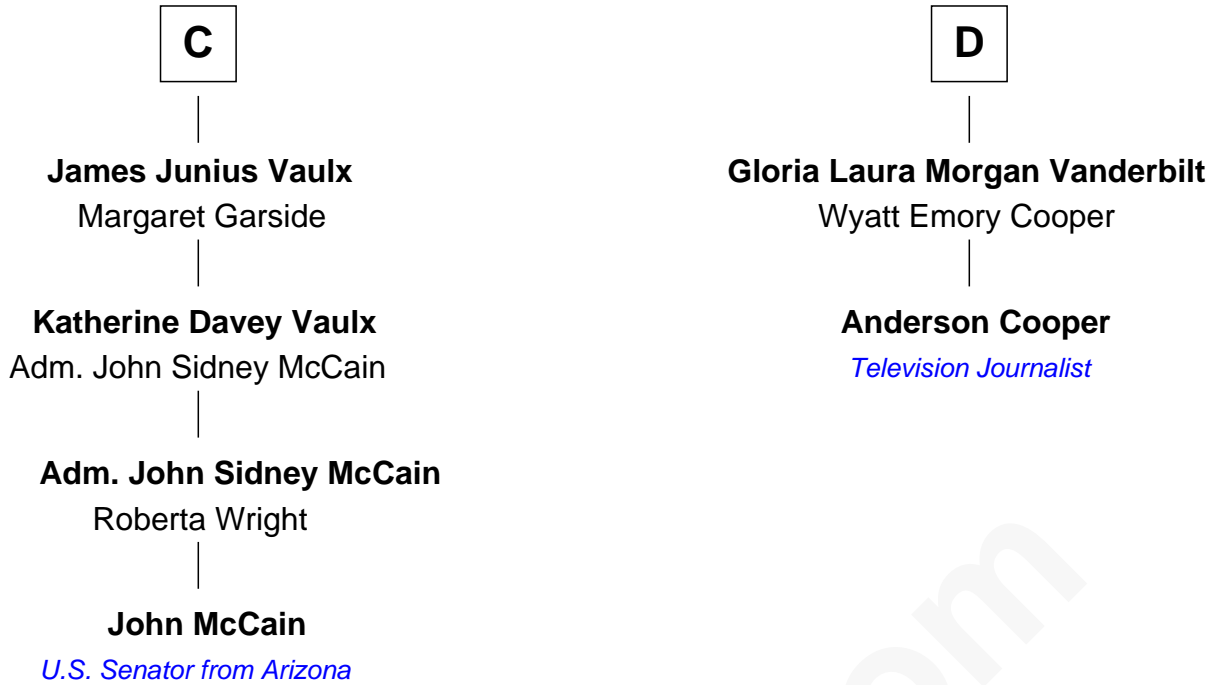

# FamousKin.com Relationship Chart of

**John McCain**

*U.S. Senator from Arizona*

18th cousin 2 times removed of

**Anderson Cooper**

*Television Journalist*

**Bartholomew de Badlesmere**

Margaret de Clare

**Margery de Badlesmere**

Sir William de Ros

**Maud de Roos**

John de Welles

**Margery de Welles**

Stephen le Scrope

**Maude le Scrope**

Sir Baldwin Freville

Sir William de Bohun

**Elizabeth de Bohun**

Sir Richard Fitzalan

**Elizabeth Fitzalan**

Sir Robert Goushill

**Elizabeth Goushill**

Sir Robert Wingfield

**Sir Henry Wingfield**

Elizabeth Rookes

**Robert Wingfield**

Margery Quarles

**Robert Wingfield**

Elizabeth Cecil

**B**

FamousKin.com