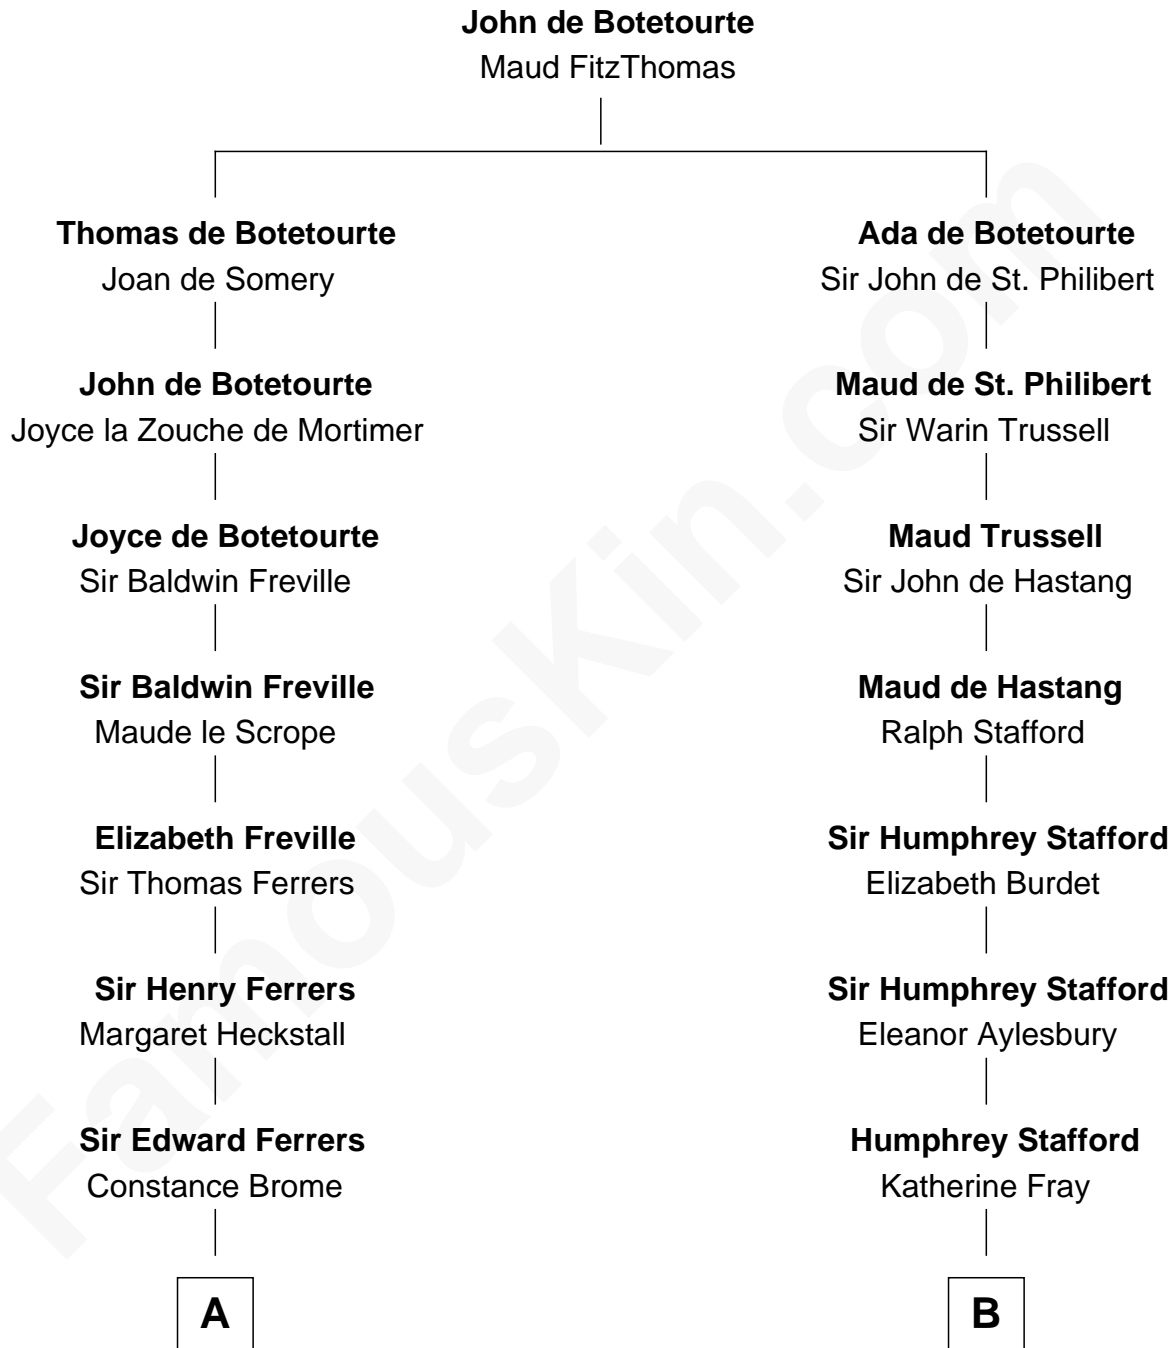

# FamousKin.com Relationship Chart of

**John McCain**

*U.S. Senator from Arizona*

15th cousin 5 times removed of

**William Greene**

*2nd Governor of Rhode Island*

**C**

James Junius Vaulx

Margaret Garside

Katherine Davey Vaulx

Adm. John Sidney McCain

Adm. John Sidney McCain

Roberta Wright

John McCain

*U.S. Senator from Arizona*

FamousKin.com