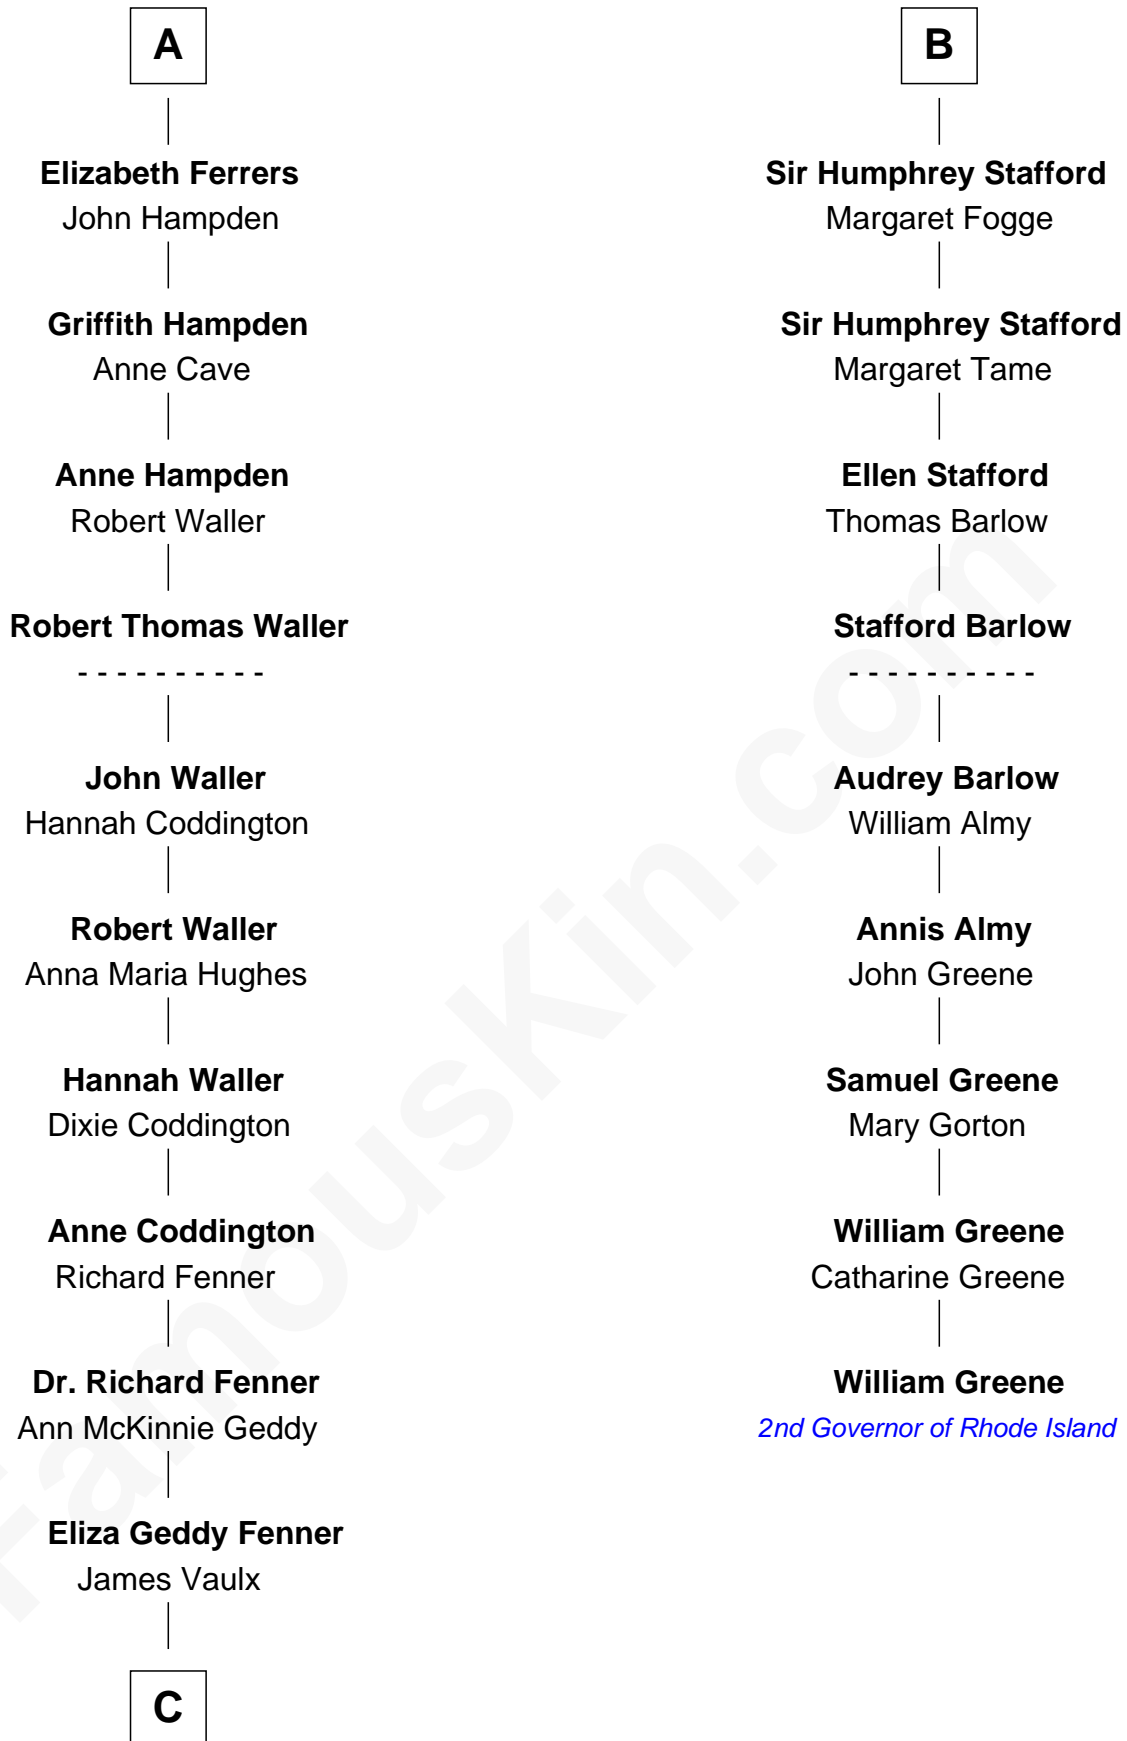

# FamousKin.com Relationship Chart of

**John McCain**

*U.S. Senator from Arizona*

15th cousin 5 times removed of

**William Greene**

*2nd Governor of Rhode Island*

**C**

James Junius Vaulx

Margaret Garside

Katherine Davey Vaulx

Adm. John Sidney McCain

Adm. John Sidney McCain

Roberta Wright

John McCain

*U.S. Senator from Arizona*

FamousKin.com