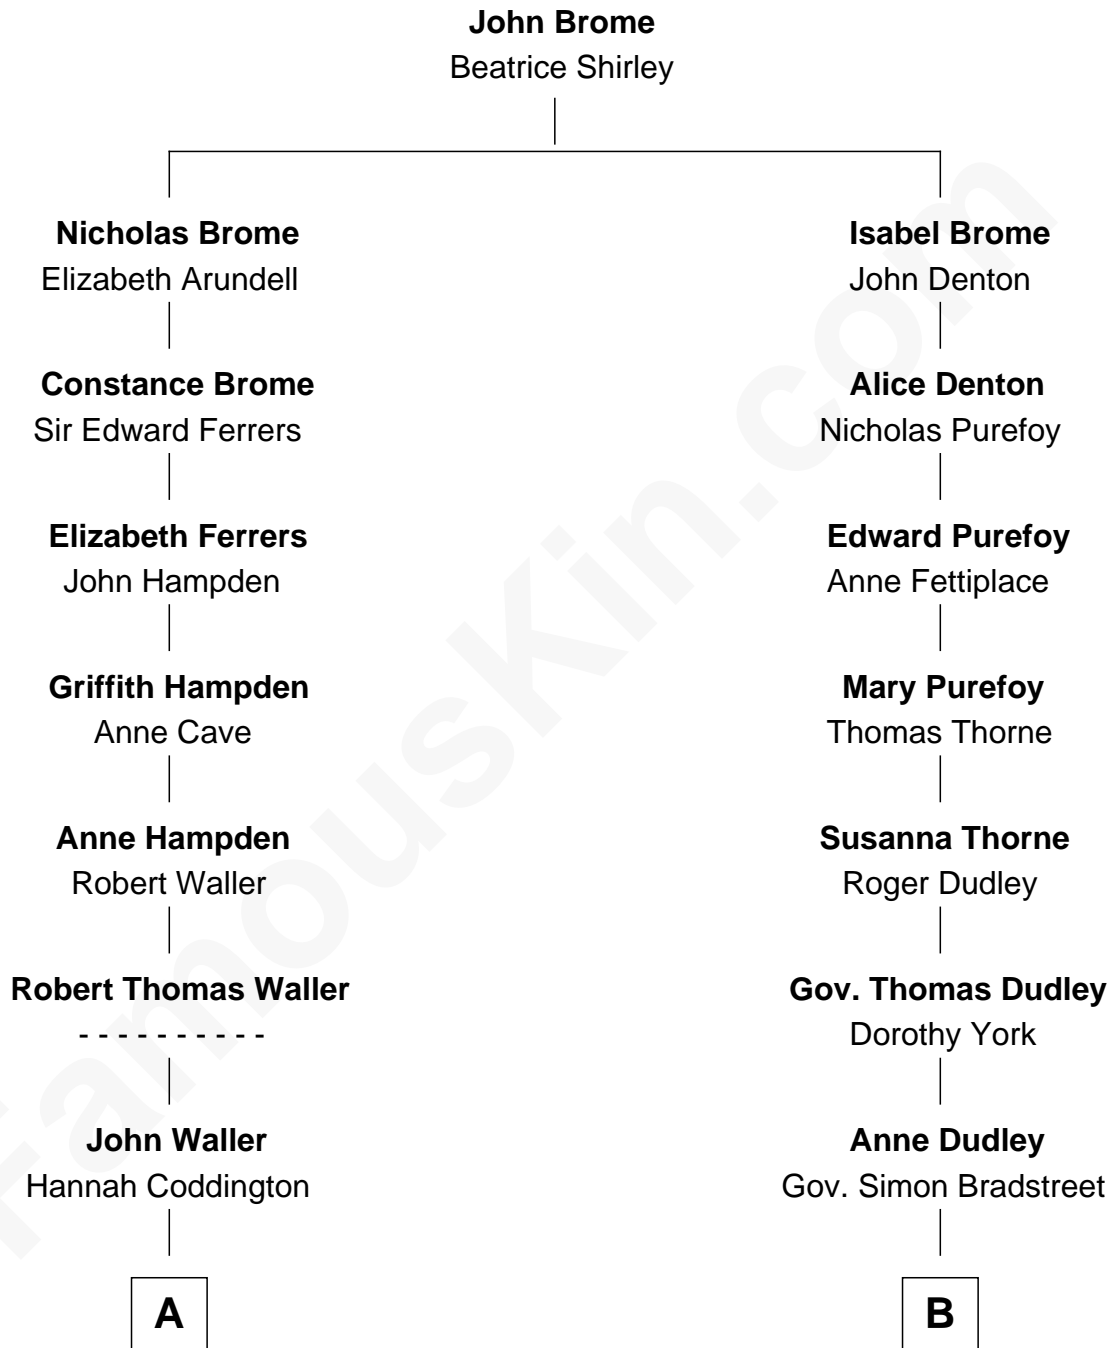

# FamousKin.com Relationship Chart of

**John McCain**

*U.S. Senator from Arizona*

15th cousin 3 times removed of

**Kate Upton**

*Sports Illustrated Swimsuit Cover Model*

**C**

Jefferson Matthew Upton

Shelley Fawn Davis

**Kate Upton**

*Model and Actress*

FamousKin.com