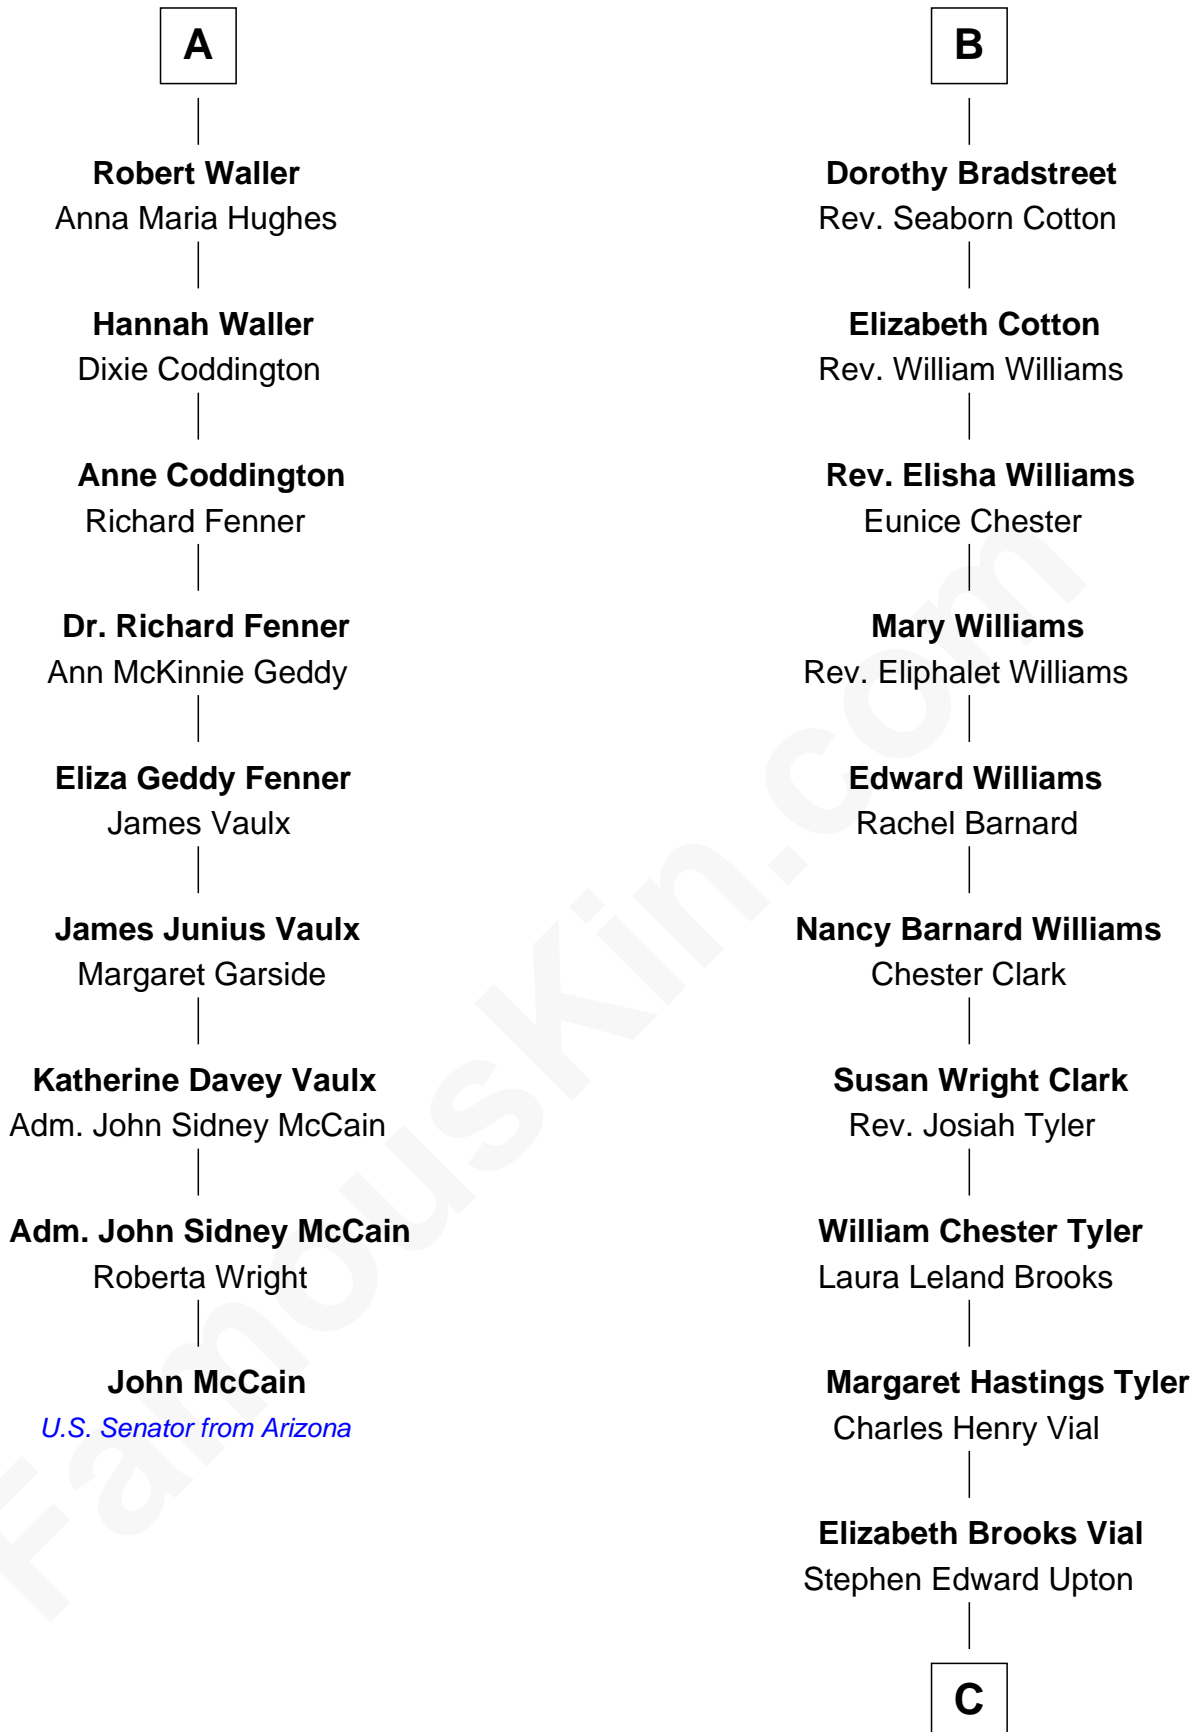

# FamousKin.com Relationship Chart of

**John McCain**

*U.S. Senator from Arizona*

15th cousin 3 times removed of

**Kate Upton**

*Sports Illustrated Swimsuit Cover Model*

**C**

Jefferson Matthew Upton

Shelley Fawn Davis

**Kate Upton**

*Model and Actress*

FamousKin.com