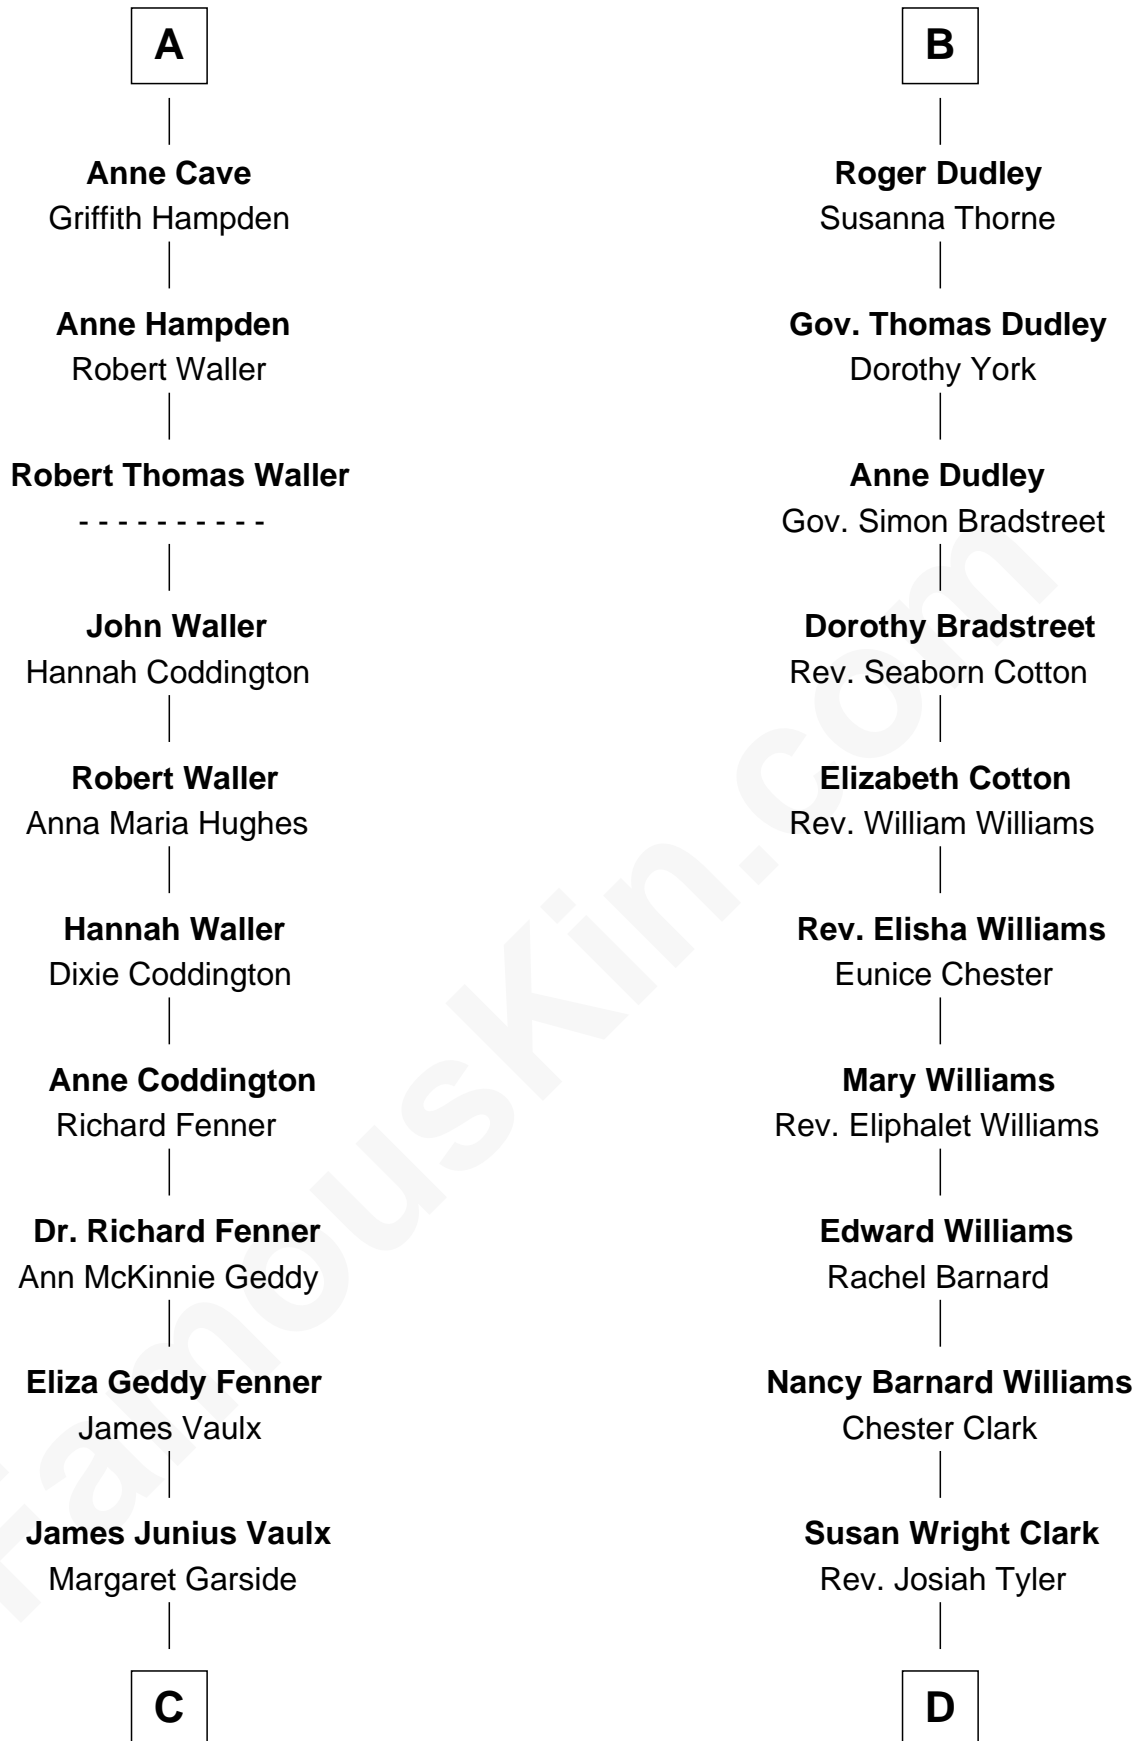

# FamousKin.com Relationship Chart of

**John McCain**

*U.S. Senator from Arizona*

19th cousin 2 times removed of

**Kate Upton**

*Sports Illustrated Swimsuit Cover Model*

**C**

**Katherine Davey Vault**  
Adm. John Sidney McCain

**Adm. John Sidney McCain**  
Roberta Wright

**John McCain**  
*U.S. Senator from Arizona*

**D**

**William Chester Tyler**  
Laura Leland Brooks

**Margaret Hastings Tyler**  
Charles Henry Vial

**Elizabeth Brooks Vial**  
Stephen Edward Upton

**Jefferson Matthew Upton**  
Shelley Fawn Davis

**Kate Upton**  
*Model and Actress*