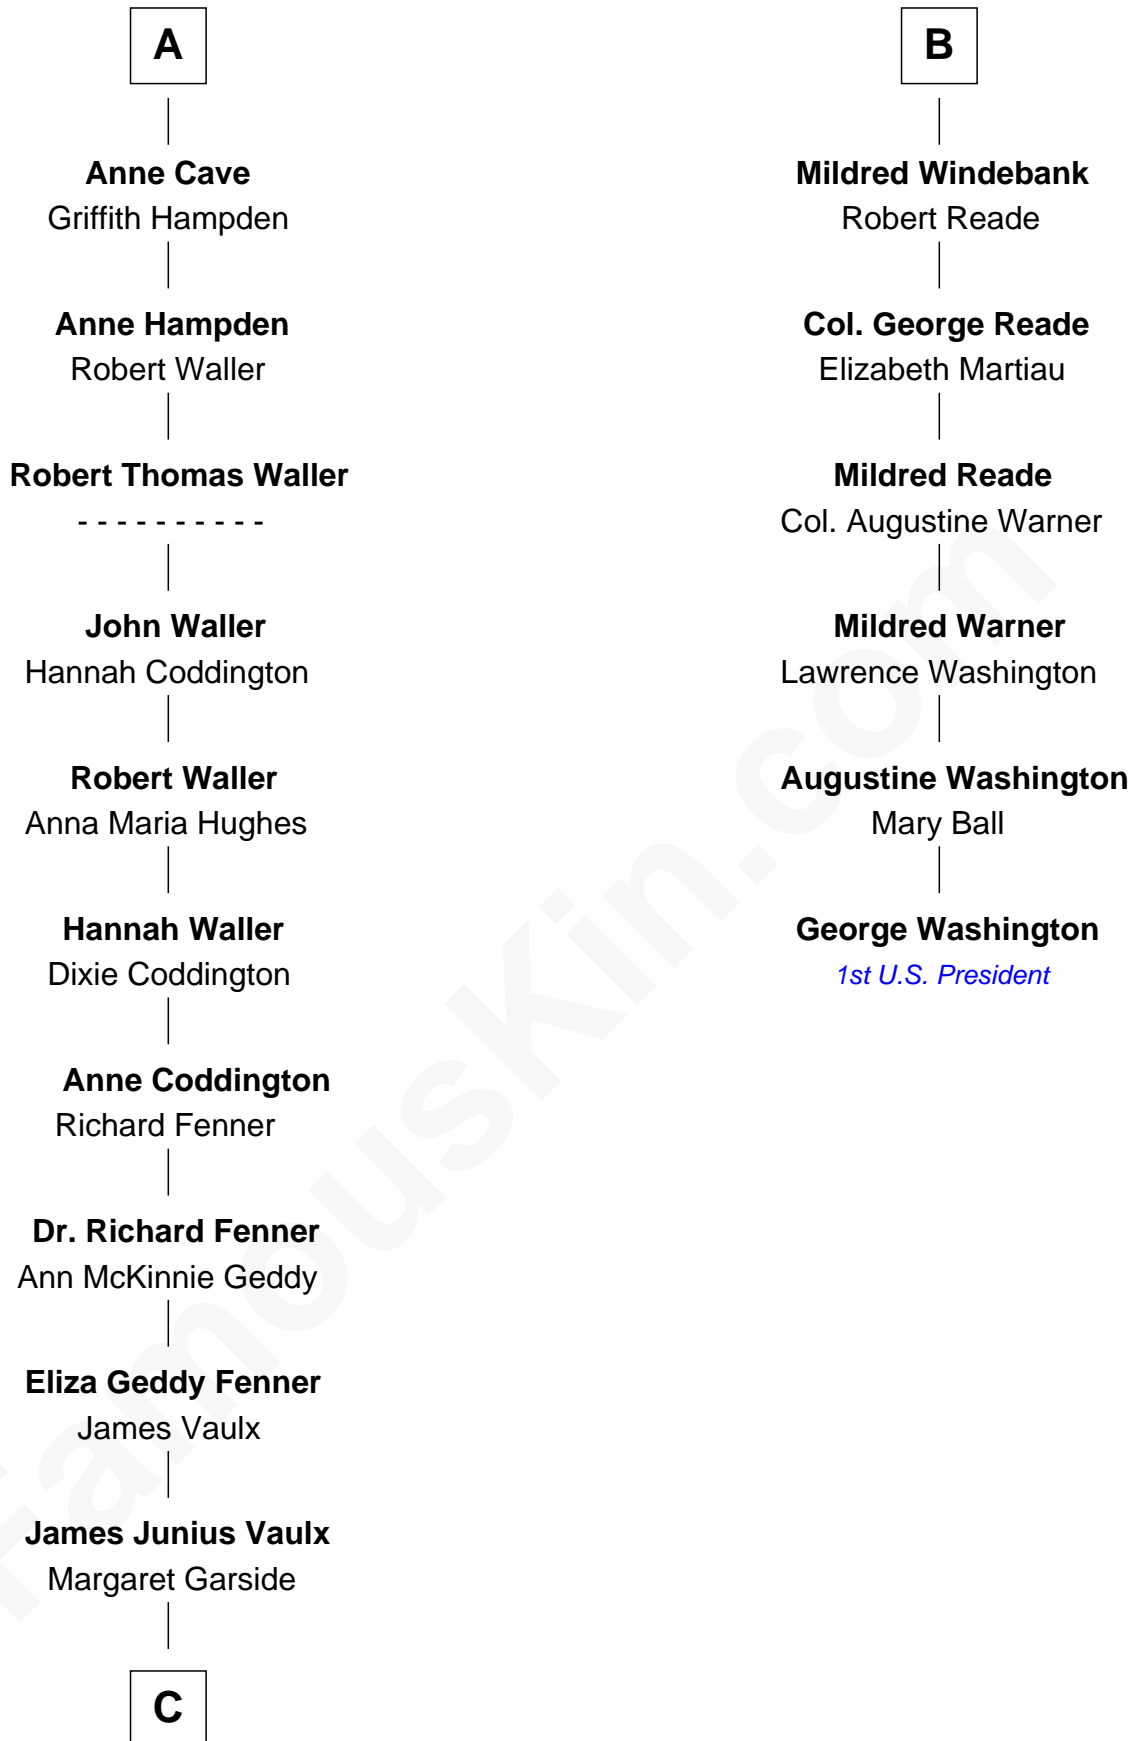

# FamousKin.com Relationship Chart of

**John McCain**

*U.S. Senator from Arizona*

12th cousin 7 times removed of

**George Washington**

*1st U.S. President*

**Sir Reynold de Grey**

Eleanor le Strange

Margaret de Ros

**Margaret Grey**

Sir William Bonville

**Elizabeth Bonville**

William Talboys

**Sir Robert Talboys**

Elizabeth Heron

**Sir George Talboys**

Elizabeth Gascoigne

**Anne Talboys**

Sir Edward Dymoke

**Frances Dymoke**

Sir Thomas Windebank

**B**

**C**

**Katherine Davey Vault**  
Adm. John Sidney McCain

**Adm. John Sidney McCain**  
Roberta Wright

**John McCain**  
*U.S. Senator from Arizona*

FamousKin.com