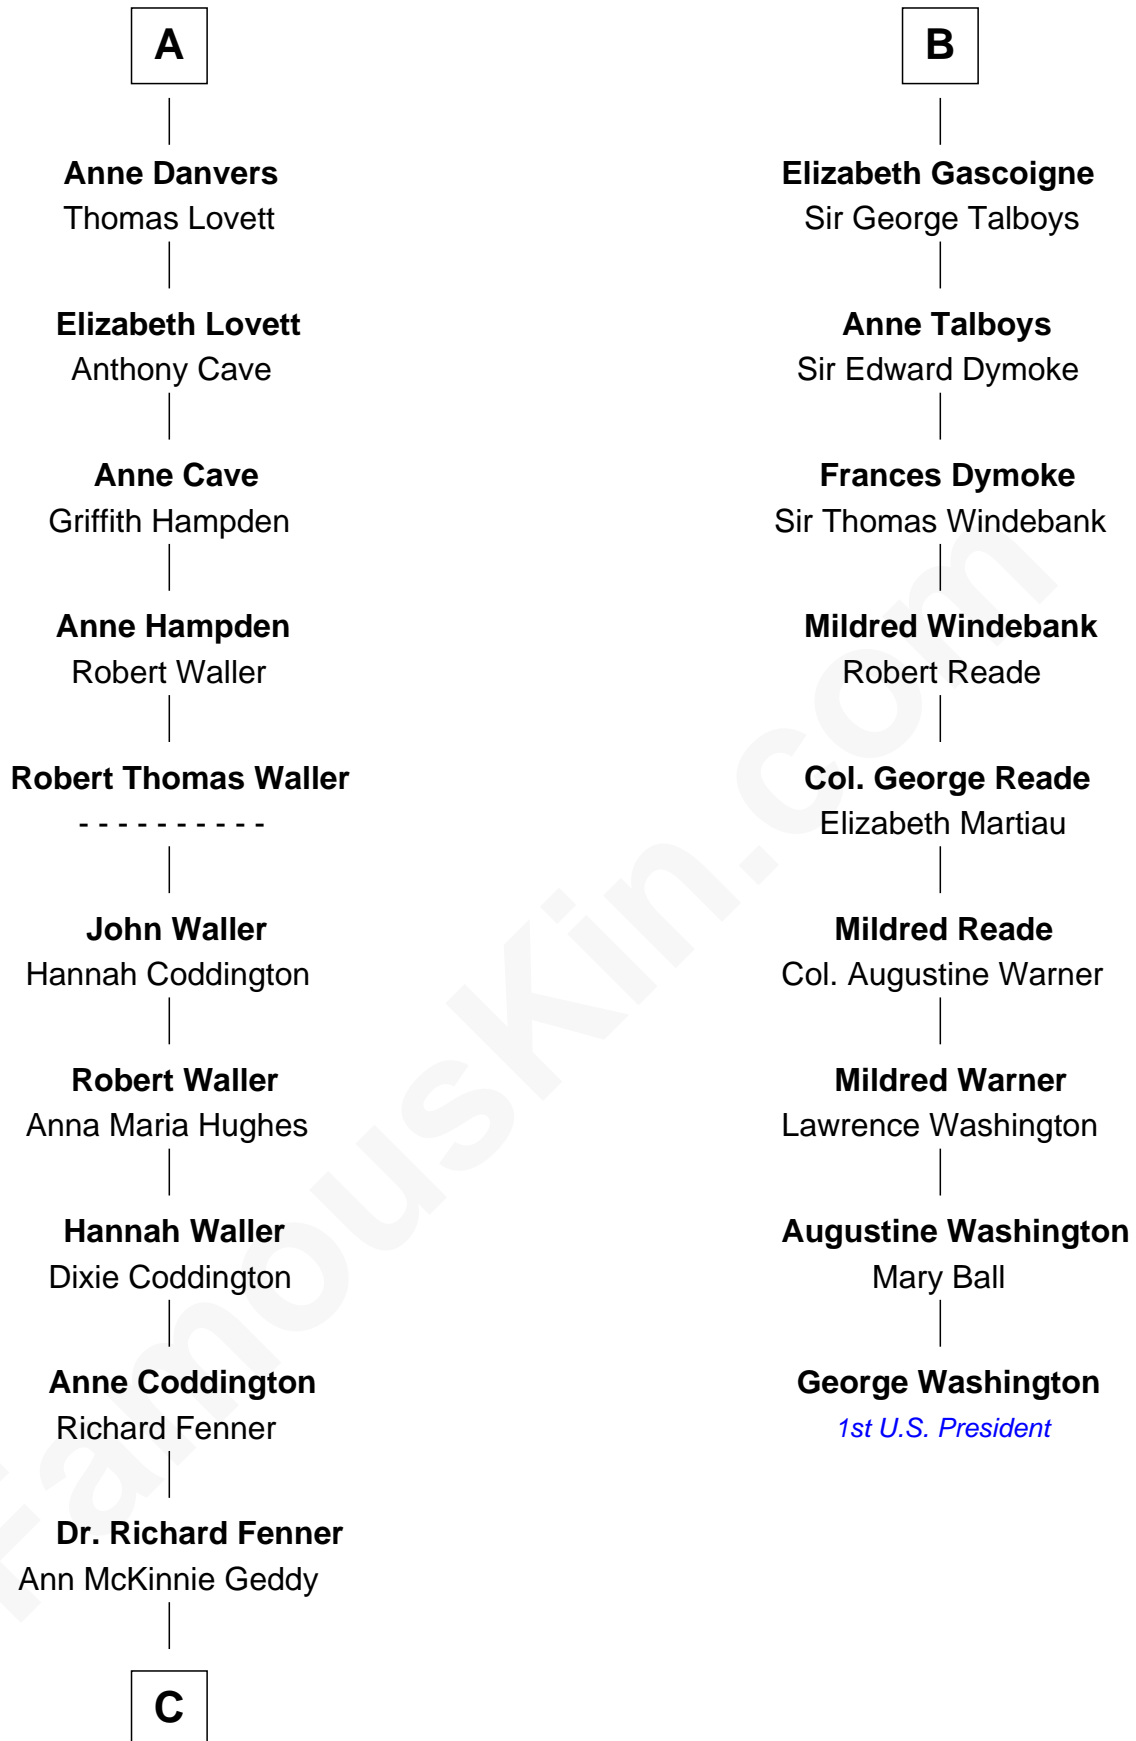

FamousKin.com Relationship Chart of

John McCain

U.S. Senator from Arizona

15th cousin 6 times removed of

George Washington

1st U.S. President

Sir William de Montagu

Elizabeth de Montfort

Edmund Stradling

Elizabeth Arundell

John Stradling

Alice Langford

Anne Stradling

Sir John Danvers

A

William de Montagu

Eleanor Neville

Sir Henry Percy

Eleanor Poynings

Margaret Percy

Sir William Gascoigne

B

C

—
Eliza Geddy Fenner

James Vaulx

—
James Junius Vaulx

Margaret Garside

—
Katherine Davey Vaulx

Adm. John Sidney McCain

—
Adm. John Sidney McCain

Roberta Wright

—
John McCain