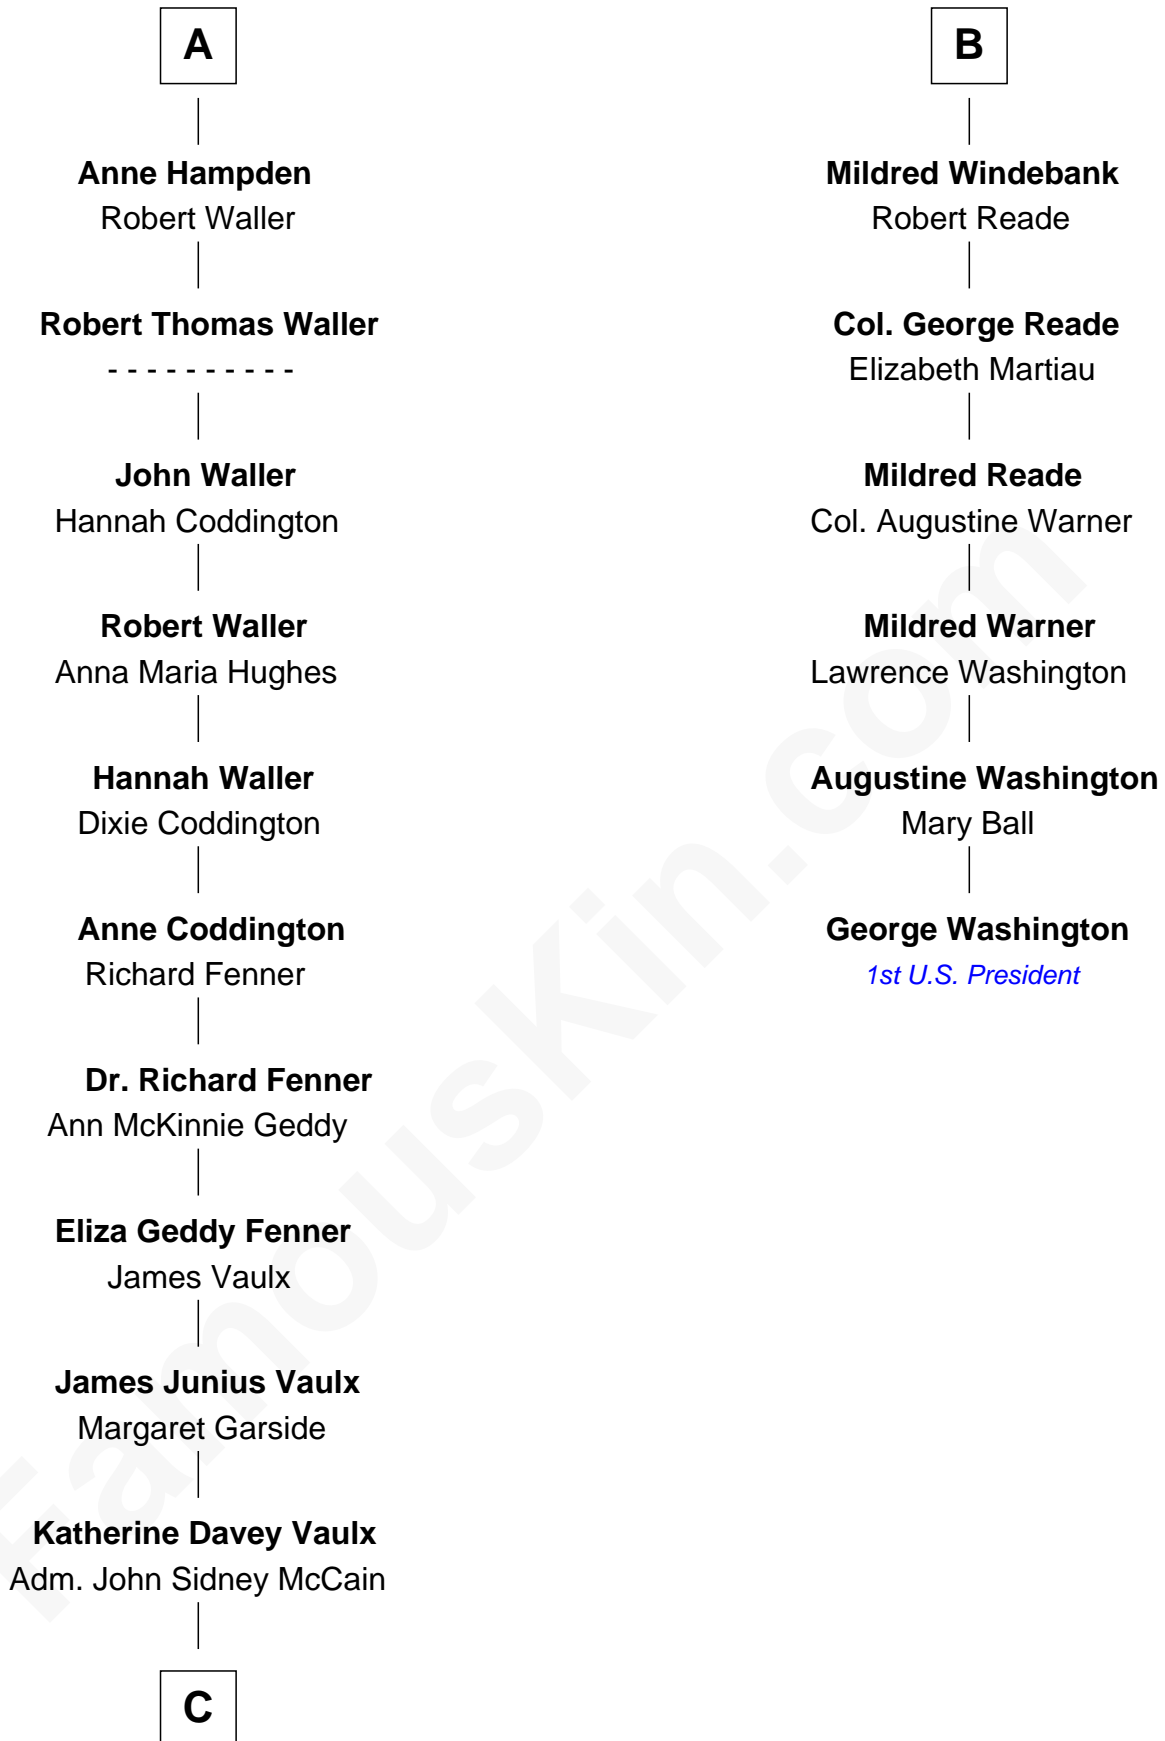

# FamousKin.com Relationship Chart of

**John McCain**

*U.S. Senator from Arizona*

12th cousin 6 times removed of

**George Washington**

*1st U.S. President*

**John de Welles**

Maud de Roos

**Margery de Welles**

Stephen le Scrope

**Maude le Scrope**

Sir Baldwin Freville

**Elizabeth Freville**

Sir Thomas Ferrers

**Sir Henry Ferrers**

Margaret Heckstall

Eleanor de Mowbray

**Eudo de Welles**

Maud de Greystoke

**Sir Lionel de Welles**

Joan de Waterton

**Margaret de Welles**

Sir Thomas Dymoke

**Sir Robert Dymoke**

Ann Sparrow

**Sir Edward Dymoke**

Anne Talboys

**Frances Dymoke**

Sir Thomas Windebank

**B**

**C**

Adm. **John Sidney McCain**