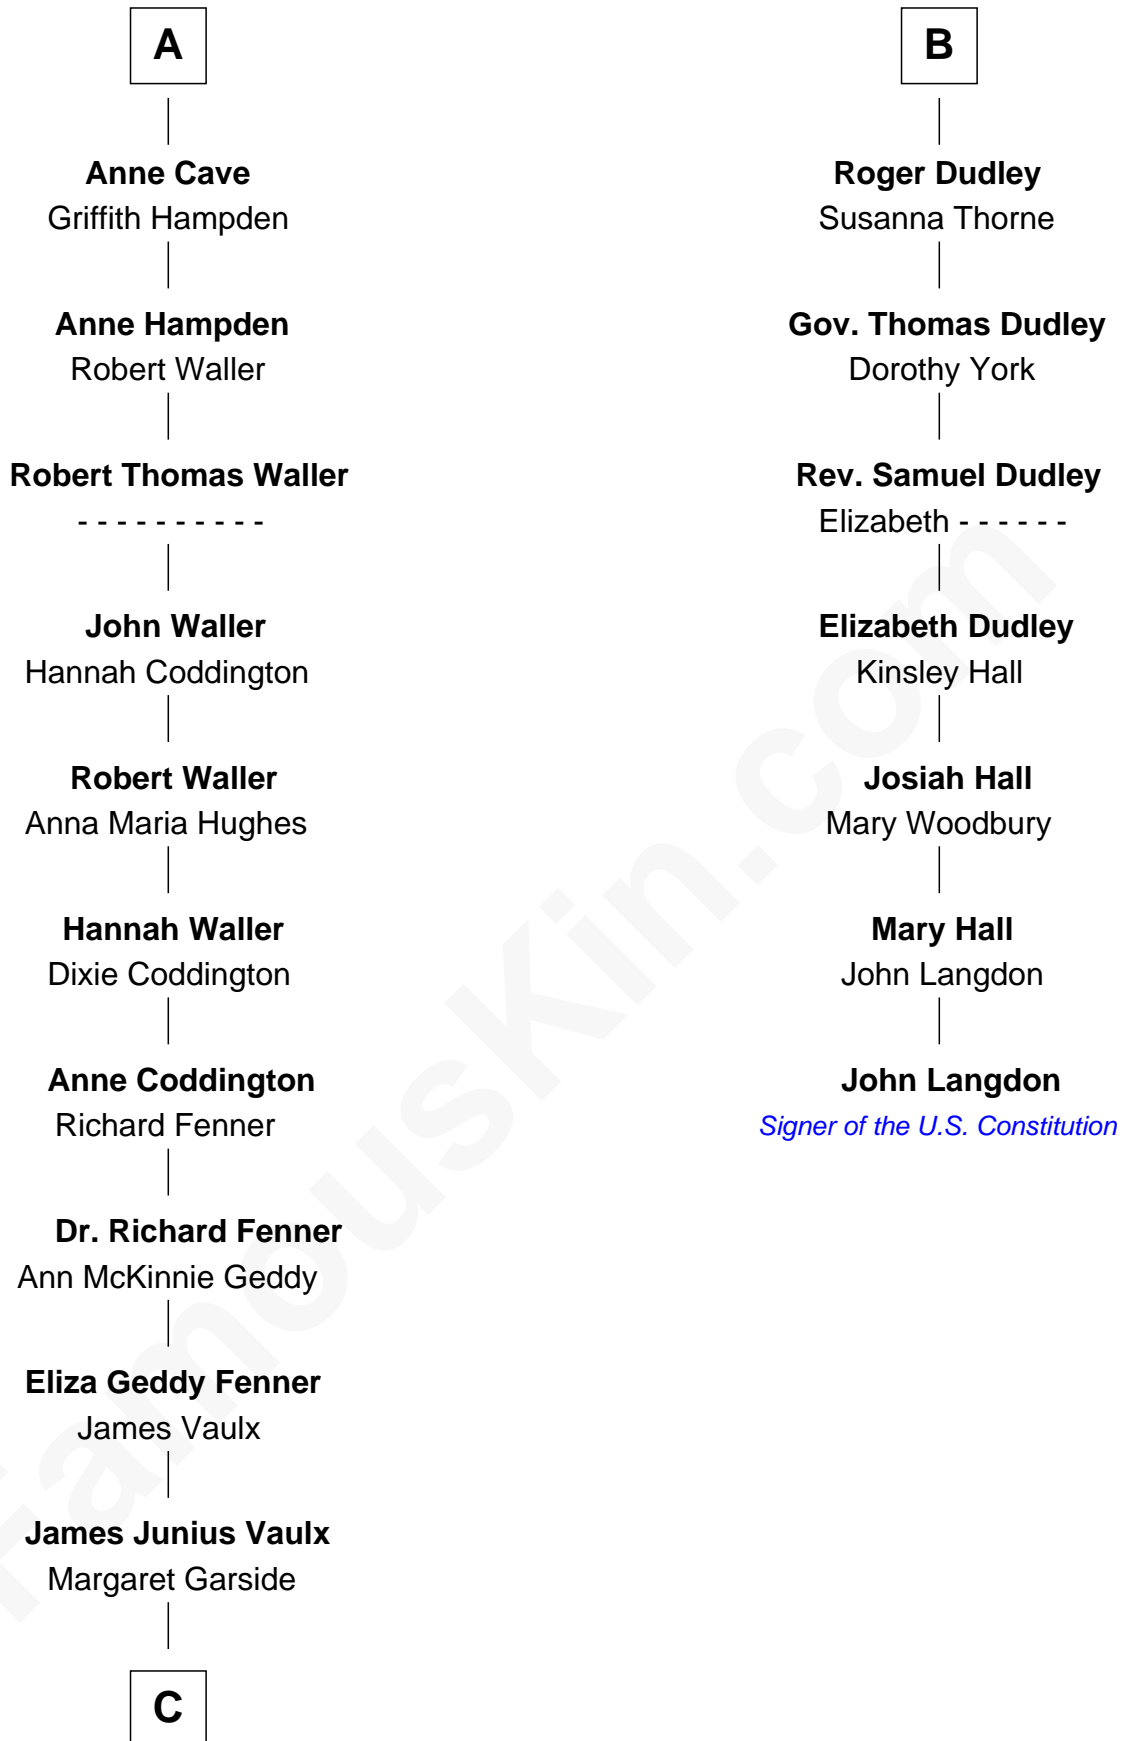

FamousKin.com Relationship Chart of

John McCain

U.S. Senator from Arizona

13th cousin 6 times removed of

John Langdon

Signer of the U.S. Constitution

Sir Reynold de Grey

Eleanor le Strange

C

Katherine Davey Vault
Adm. John Sidney McCain

Adm. John Sidney McCain
Roberta Wright

John McCain
U.S. Senator from Arizona

FamousKin.com