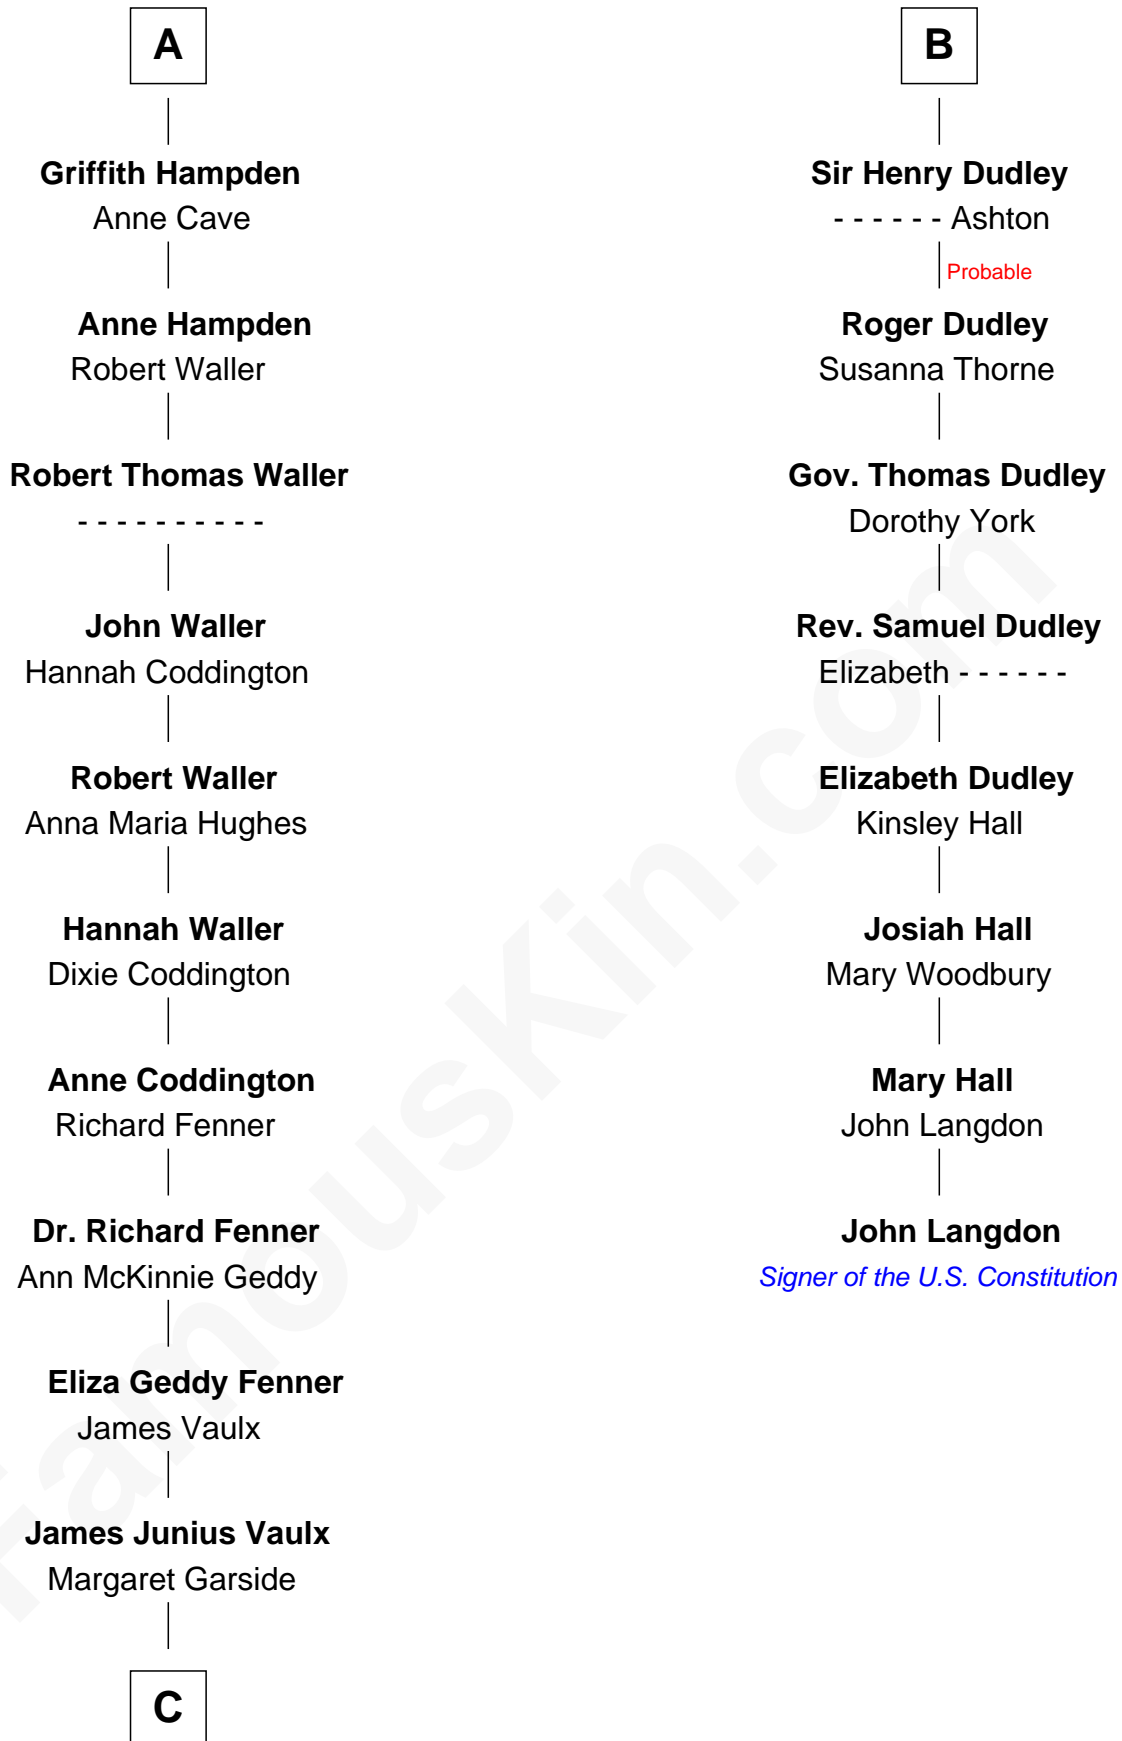

FamousKin.com Relationship Chart of

John McCain

U.S. Senator from Arizona

14th cousin 5 times removed of

John Langdon

Signer of the U.S. Constitution

Sir William de Ros
Margery de Badlesmere

C

Katherine Davey Vault
Adm. John Sidney McCain

Adm. John Sidney McCain
Roberta Wright

John McCain
U.S. Senator from Arizona

FamousKin.com