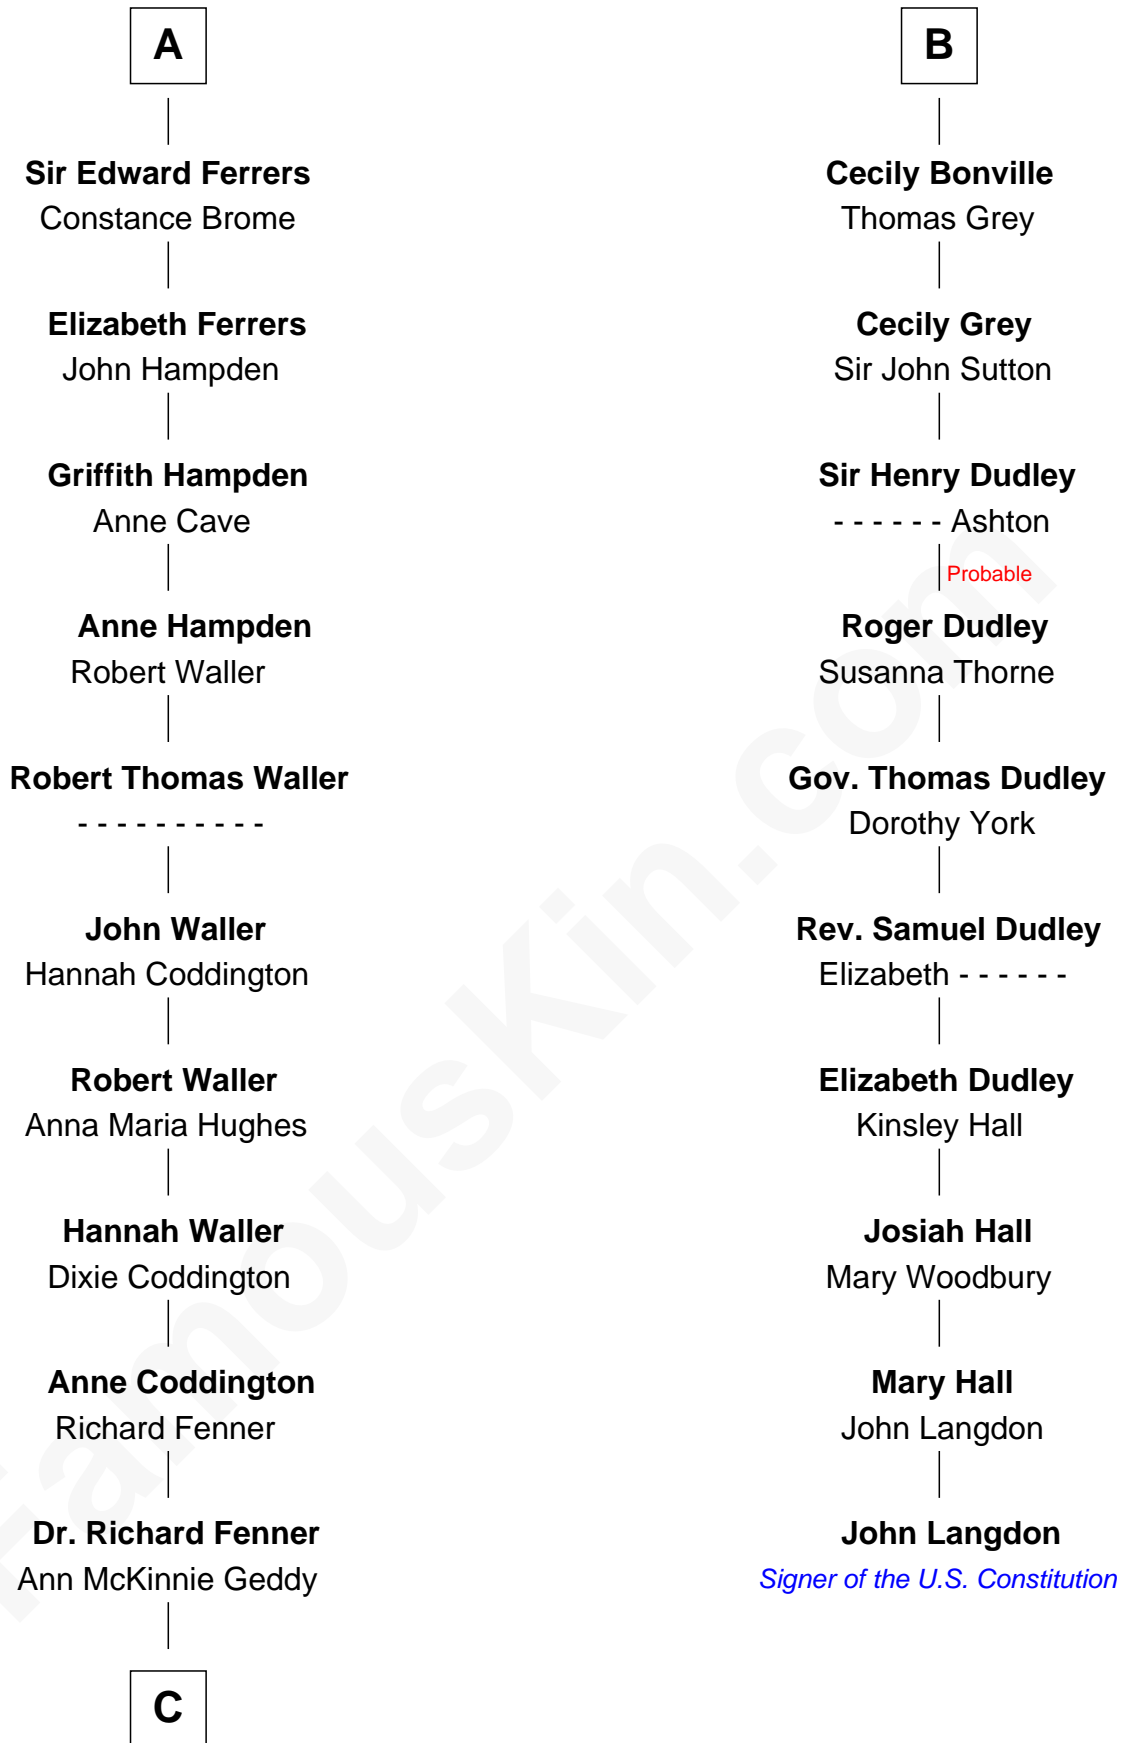

FamousKin.com Relationship Chart of

John McCain

U.S. Senator from Arizona

16th cousin 5 times removed of

John Langdon

Signer of the U.S. Constitution

Sir Gilbert de Clare

Joan of Acre

Sir Henry Ferrers
Margaret Heckstall

A

Margaret de Clare
Hugh de Audley

Margaret de Audley
Ralph de Stafford

Beatrice de Stafford
Thomas de Ros

Margaret de Ros
Sir Reynold Grey

Margaret Grey
Sir William Bonville

William Bonville
Elizabeth Harington

William Bonville
Katherine Neville

B

C

—
Eliza Geddy Fenner

James Vaulx

—
James Junius Vaulx

Margaret Garside