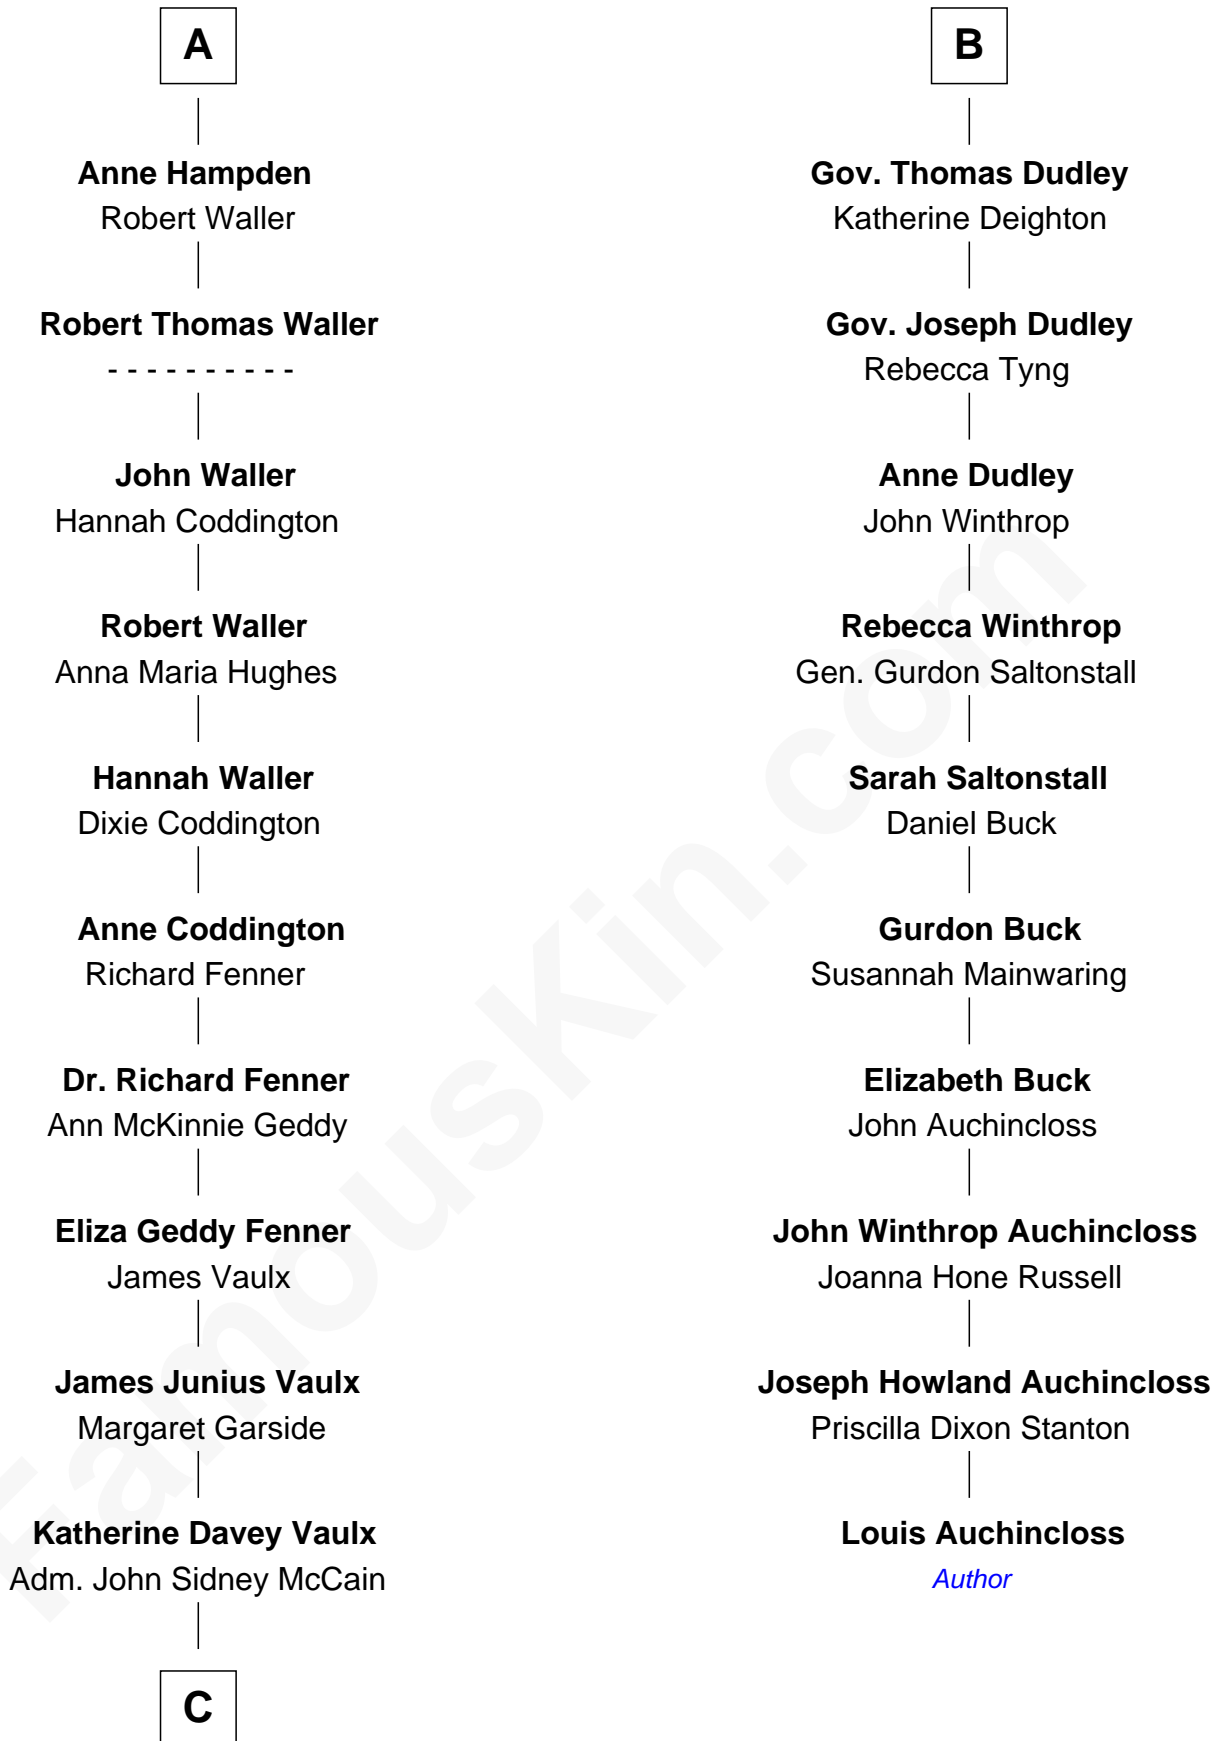

# FamousKin.com Relationship Chart of

**John McCain**

*U.S. Senator from Arizona*

16th cousin 2 times removed of

**Louis Auchincloss**

*Author*

**Sir Walter Blount**

Sancha de Ayala

Sir John Sutton

**Sir John Sutton**

Elizabeth Berkeley

**Sir Edmund Sutton**

Joyce Tiptoft

**Sir Edward Sutton**

Cecily Willoughby

**Sir John Sutton**

Cecily Grey

**Sir Henry Dudley**

----- Ashton

*Probable*

**Roger Dudley**

Susanna Thorne

**B**

**C**

—  
**Adm. John Sidney McCain**

Roberta Wright

—  
**John McCain**

*U.S. Senator from Arizona*

FamousKin.com