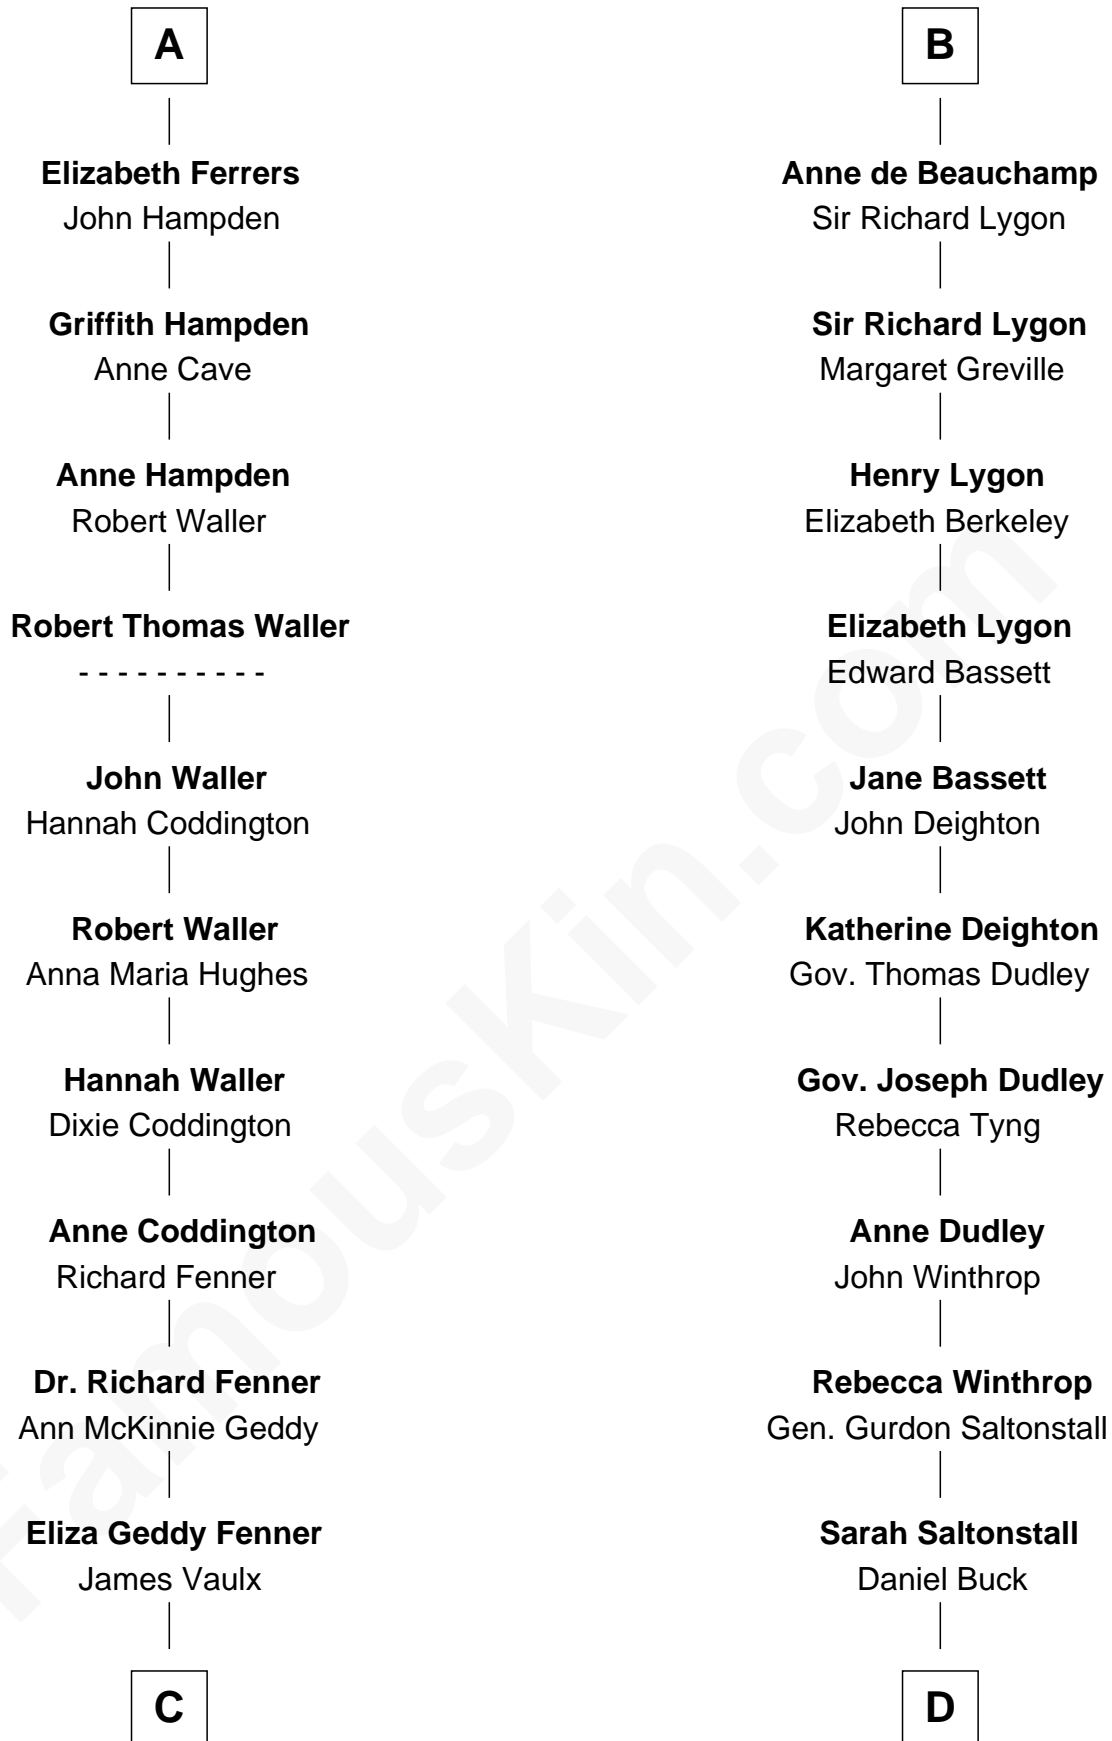

FamousKin.com Relationship Chart of

John McCain

U.S. Senator from Arizona

20th cousin 1 time removed of

Louis Auchincloss

Author

C

James Junius Vaulx

Margaret Garside

Katherine Davey Vaulx

Adm. John Sidney McCain

Adm. John Sidney McCain

Roberta Wright

John McCain

U.S. Senator from Arizona

D

Gurdon Buck

Susannah Mainwaring

Elizabeth Buck

John Auchincloss

John Winthrop Auchincloss

Joanna Hone Russell

Joseph Howland Auchincloss

Priscilla Dixon Stanton