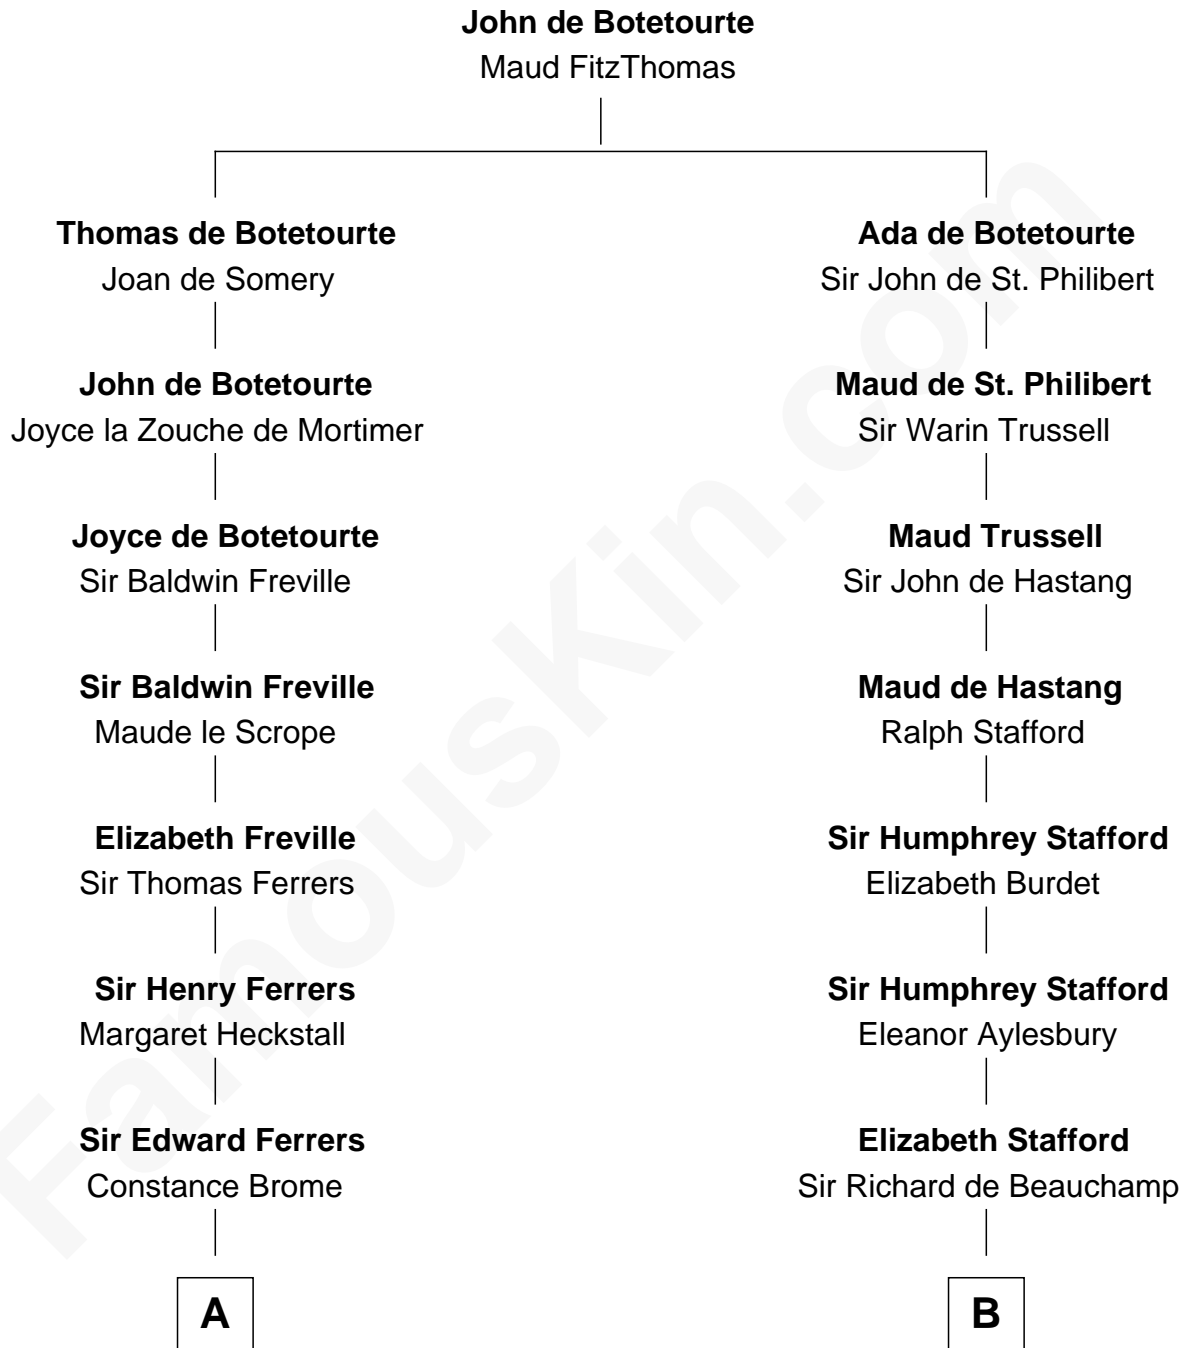

FamousKin.com Relationship Chart of

John McCain

U.S. Senator from Arizona

20th cousin 1 time removed of

Louis Auchincloss

Author

C

James Junius Vaulx

Margaret Garside

Katherine Davey Vaulx

Adm. John Sidney McCain

Adm. John Sidney McCain

Roberta Wright

John McCain

U.S. Senator from Arizona

D

Gurdon Buck

Susannah Mainwaring

Elizabeth Buck

John Auchincloss

John Winthrop Auchincloss

Joanna Hone Russell

Joseph Howland Auchincloss

Priscilla Dixon Stanton