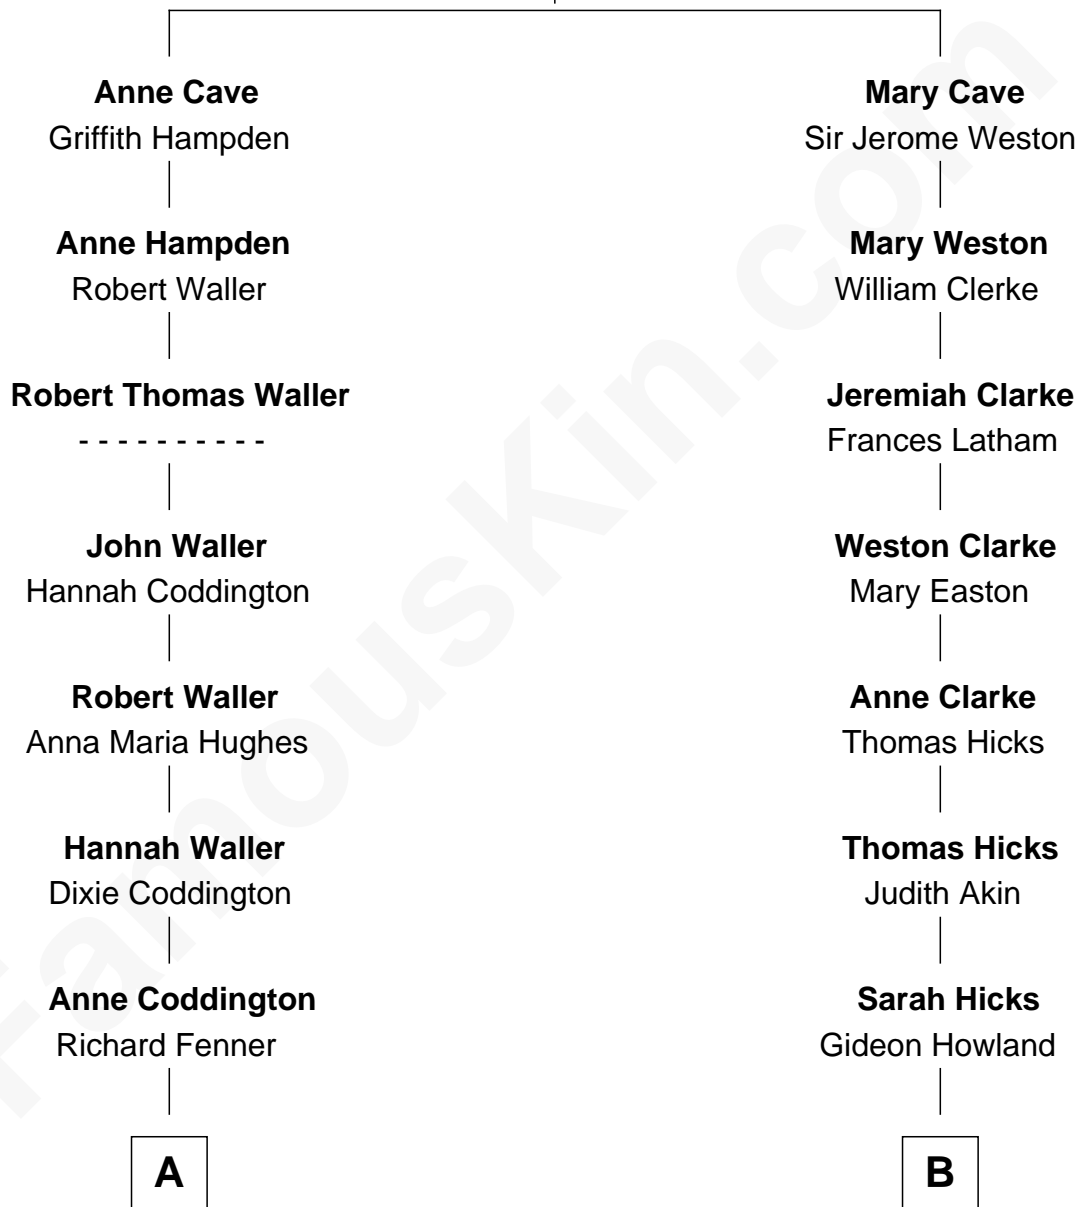

FamousKin.com Relationship Chart of

John McCain

U.S. Senator from Arizona

9th cousin 3 times removed of

Hetty Green

"The Witch of Wall Street"

Anthony Cave
Elizabeth Lovett

A

Dr. Richard Fenner
Ann McKinnie Geddy

Eliza Geddy Fenner
James Vaulx

James Junius Vaulx
Margaret Garside

Katherine Davey Vaulx
Adm. John Sidney McCain

Adm. John Sidney McCain
Roberta Wright

John McCain
U.S. Senator from Arizona

B

Gideon Howland
Mehitable Howland

Abby Slocum Howland
Edward Mott Robinson

Hetty Green
"The Witch of Wall Street"