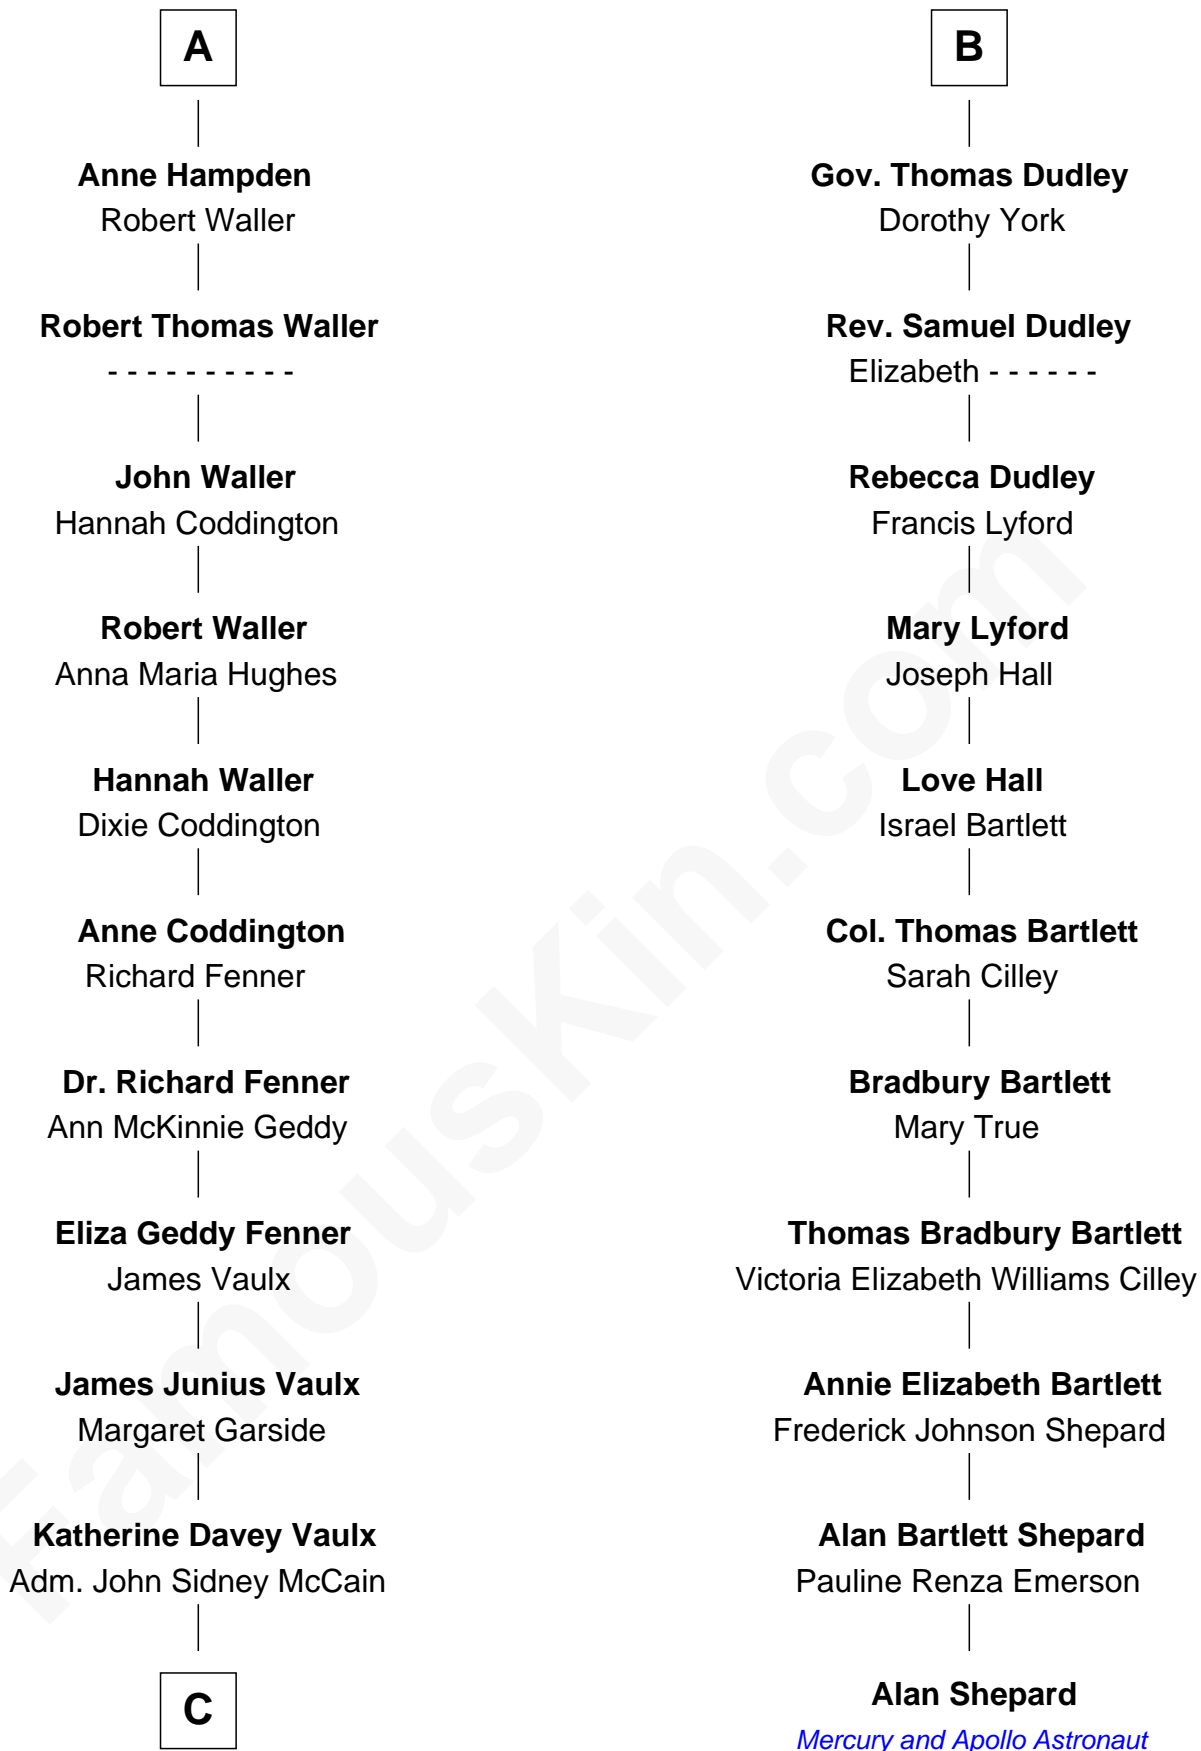

FamousKin.com Relationship Chart of

John McCain

U.S. Senator from Arizona

17th cousin 1 time removed of

Alan Shepard

Mercury and Apollo Astronaut

Sir Walter Blount

Sancha de Ayala

Cecily Grey

Sir Henry Dudley

----- Ashton

Probable

Roger Dudley

Susanna Thorne

B

C