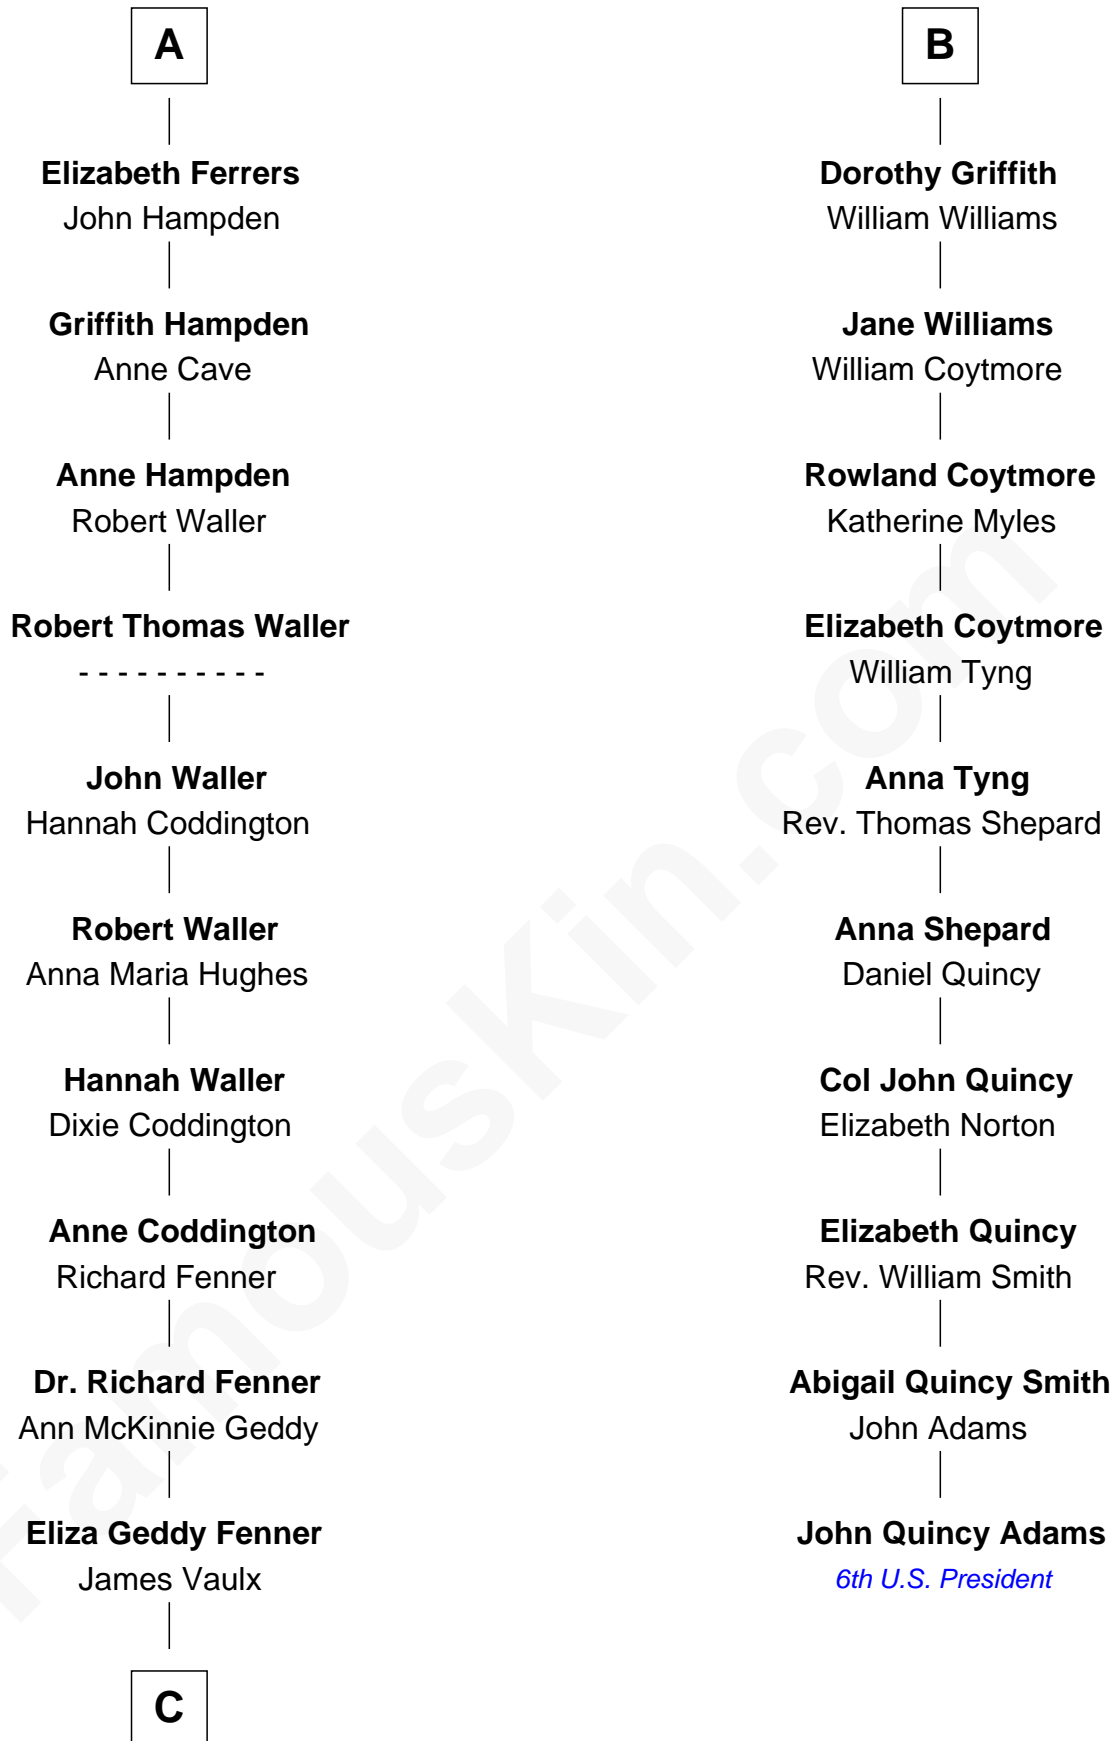

FamousKin.com Relationship Chart of

John McCain

U.S. Senator from Arizona

16th cousin 4 times removed of

John Quincy Adams

6th U.S. President

Bartholomew de Badlesmere

Margaret de Clare

Margery de Badlesmere

Sir William de Ros

Maud de Roos

John de Welles

Margery de Welles

Stephen le Scrope

Maude le Scrope

Sir Baldwin Freville

Sir William de Bohun

Elizabeth de Bohun

Sir Richard Fitzalan

Elizabeth Fitzalan

Sir Robert Goushill

Joan Goushill

Sir Thomas Stanley

Margaret Stanley

Sir William Troutbeck

Joan Troutbeck

Sir William Griffith

Sir William Griffith

Jane Stradling

B

C

James Junius Vaulx