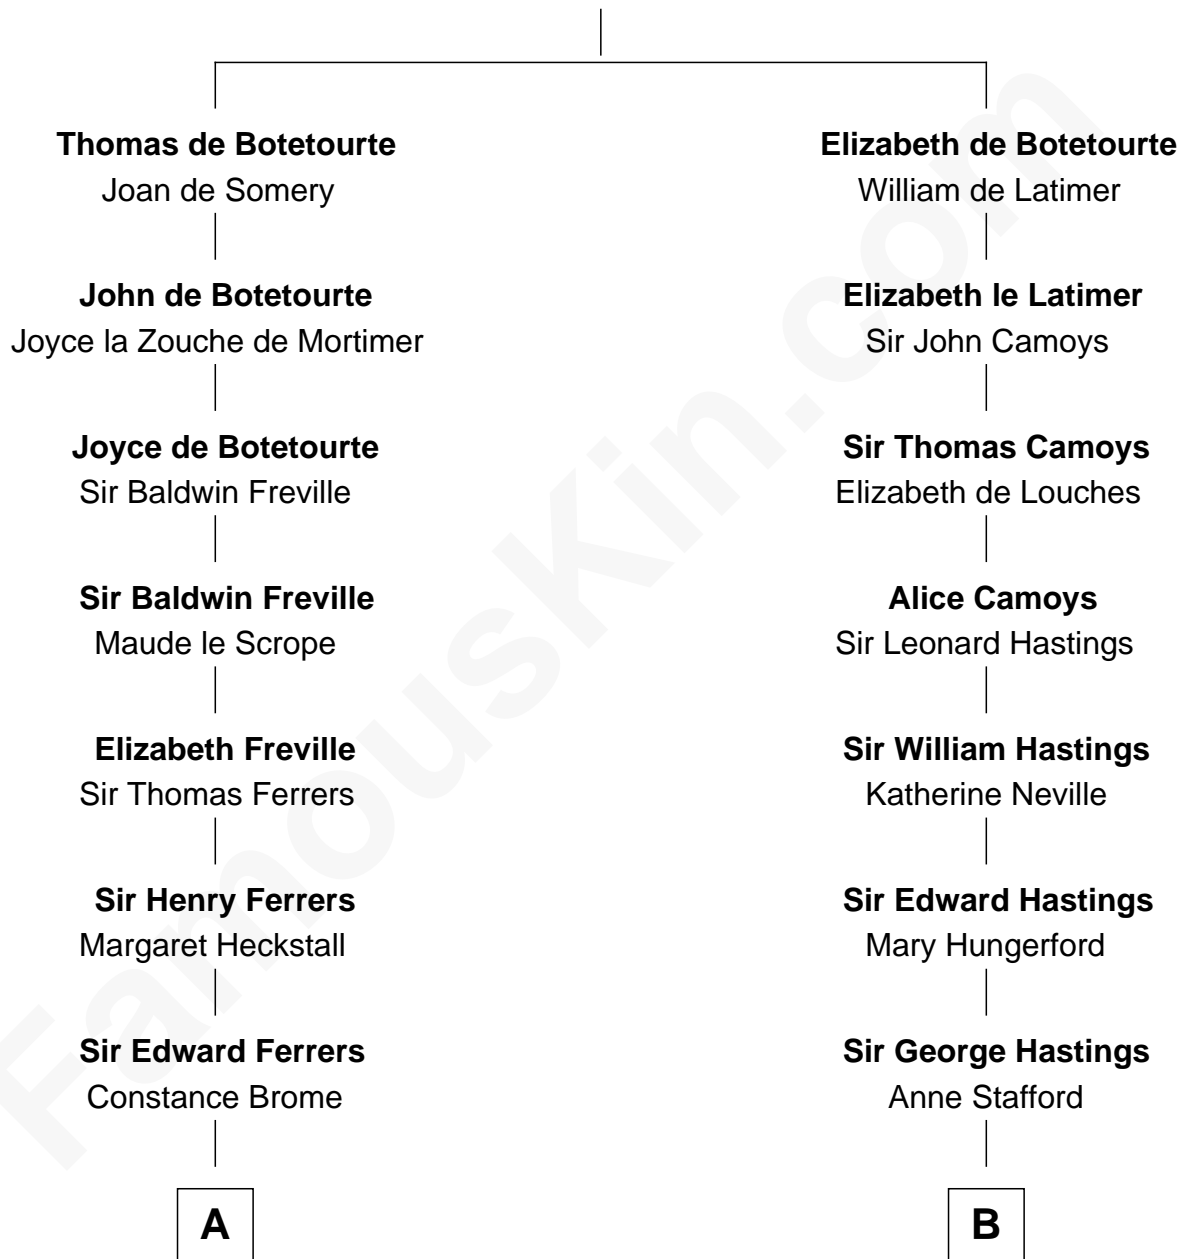

FamousKin.com Relationship Chart of

John McCain

U.S. Senator from Arizona

17th cousin 3 times removed of

Charles Darwin

Theory of Evolution

John de Botetourte

Maud FitzThomas

C

James Junius Vaulx

Margaret Garside

Katherine Davey Vaulx

Adm. John Sidney McCain

Adm. John Sidney McCain

Roberta Wright

John McCain

U.S. Senator from Arizona

FamousKin.com