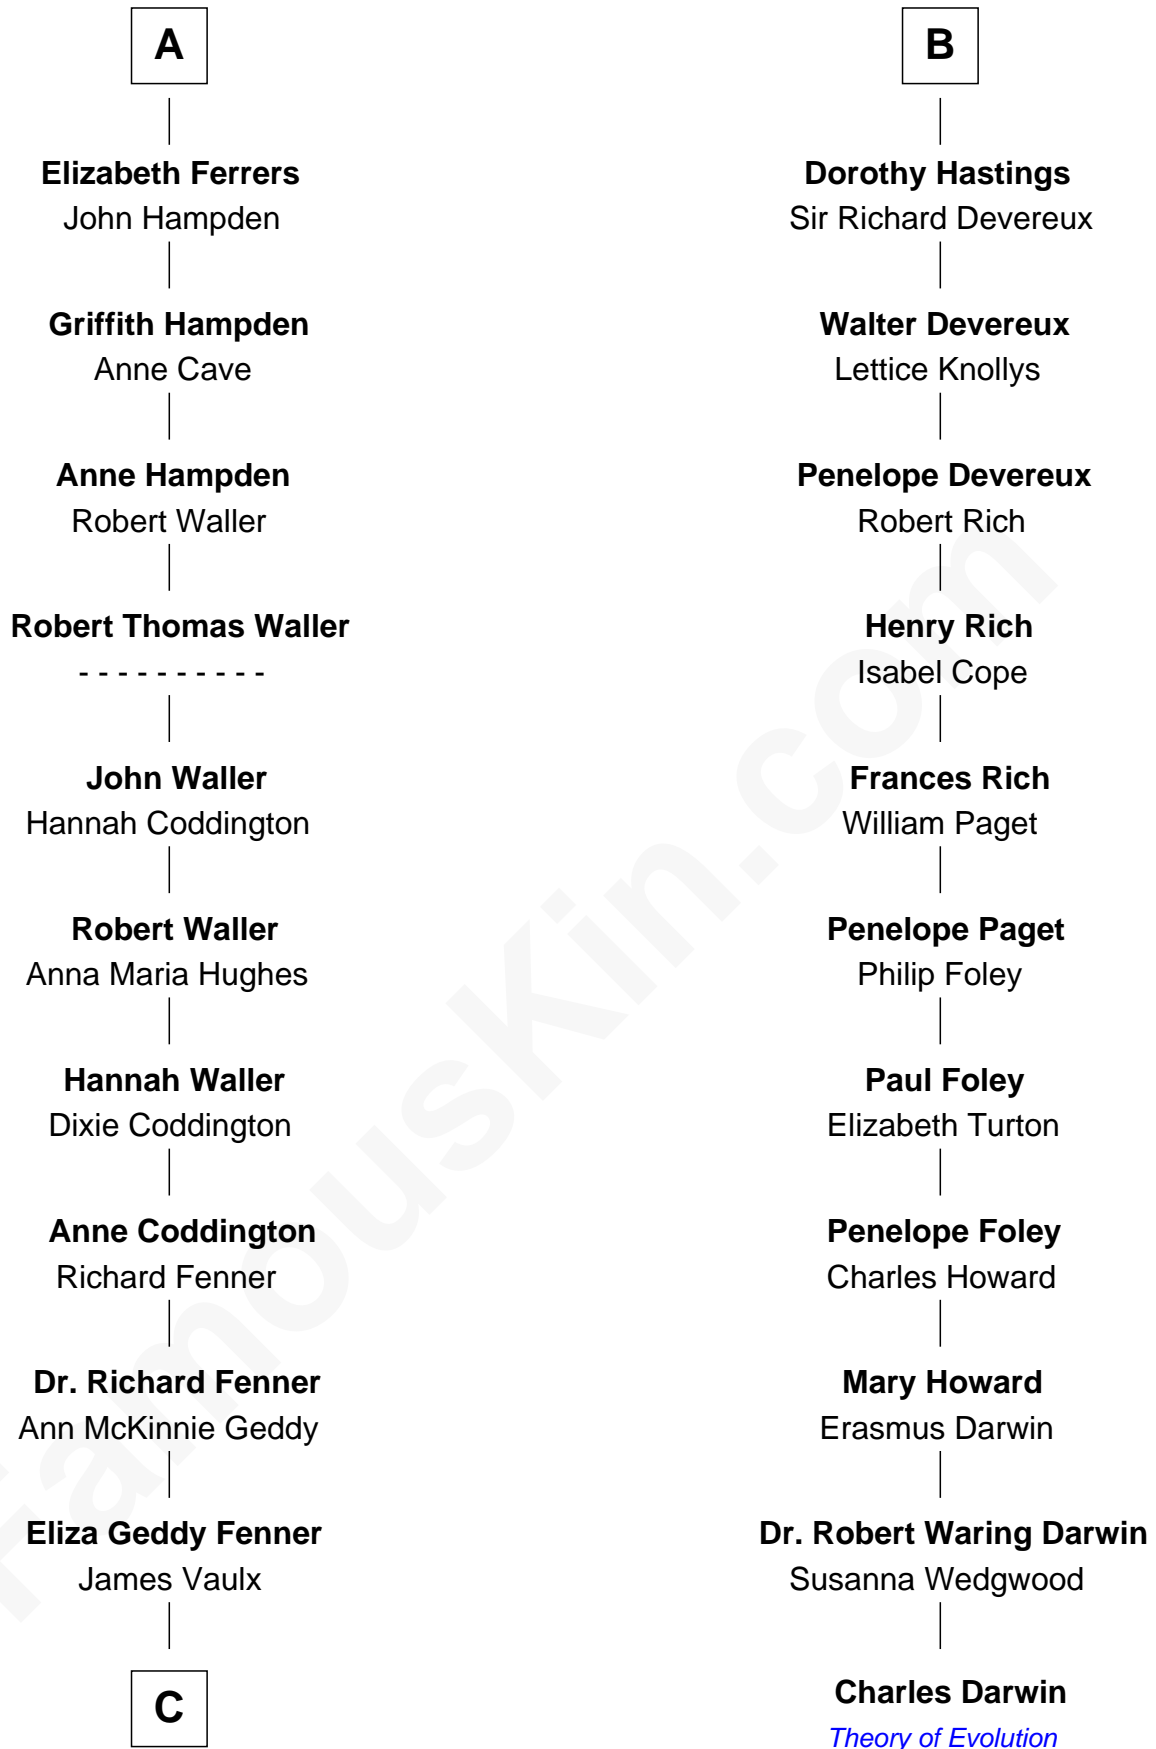

FamousKin.com Relationship Chart of

John McCain

U.S. Senator from Arizona

17th cousin 3 times removed of

Charles Darwin

Theory of Evolution

John de Botetourte

Maud FitzThomas

C

James Junius Vaulx

Margaret Garside

Katherine Davey Vaulx

Adm. John Sidney McCain

Adm. John Sidney McCain

Roberta Wright

John McCain

U.S. Senator from Arizona

FamousKin.com