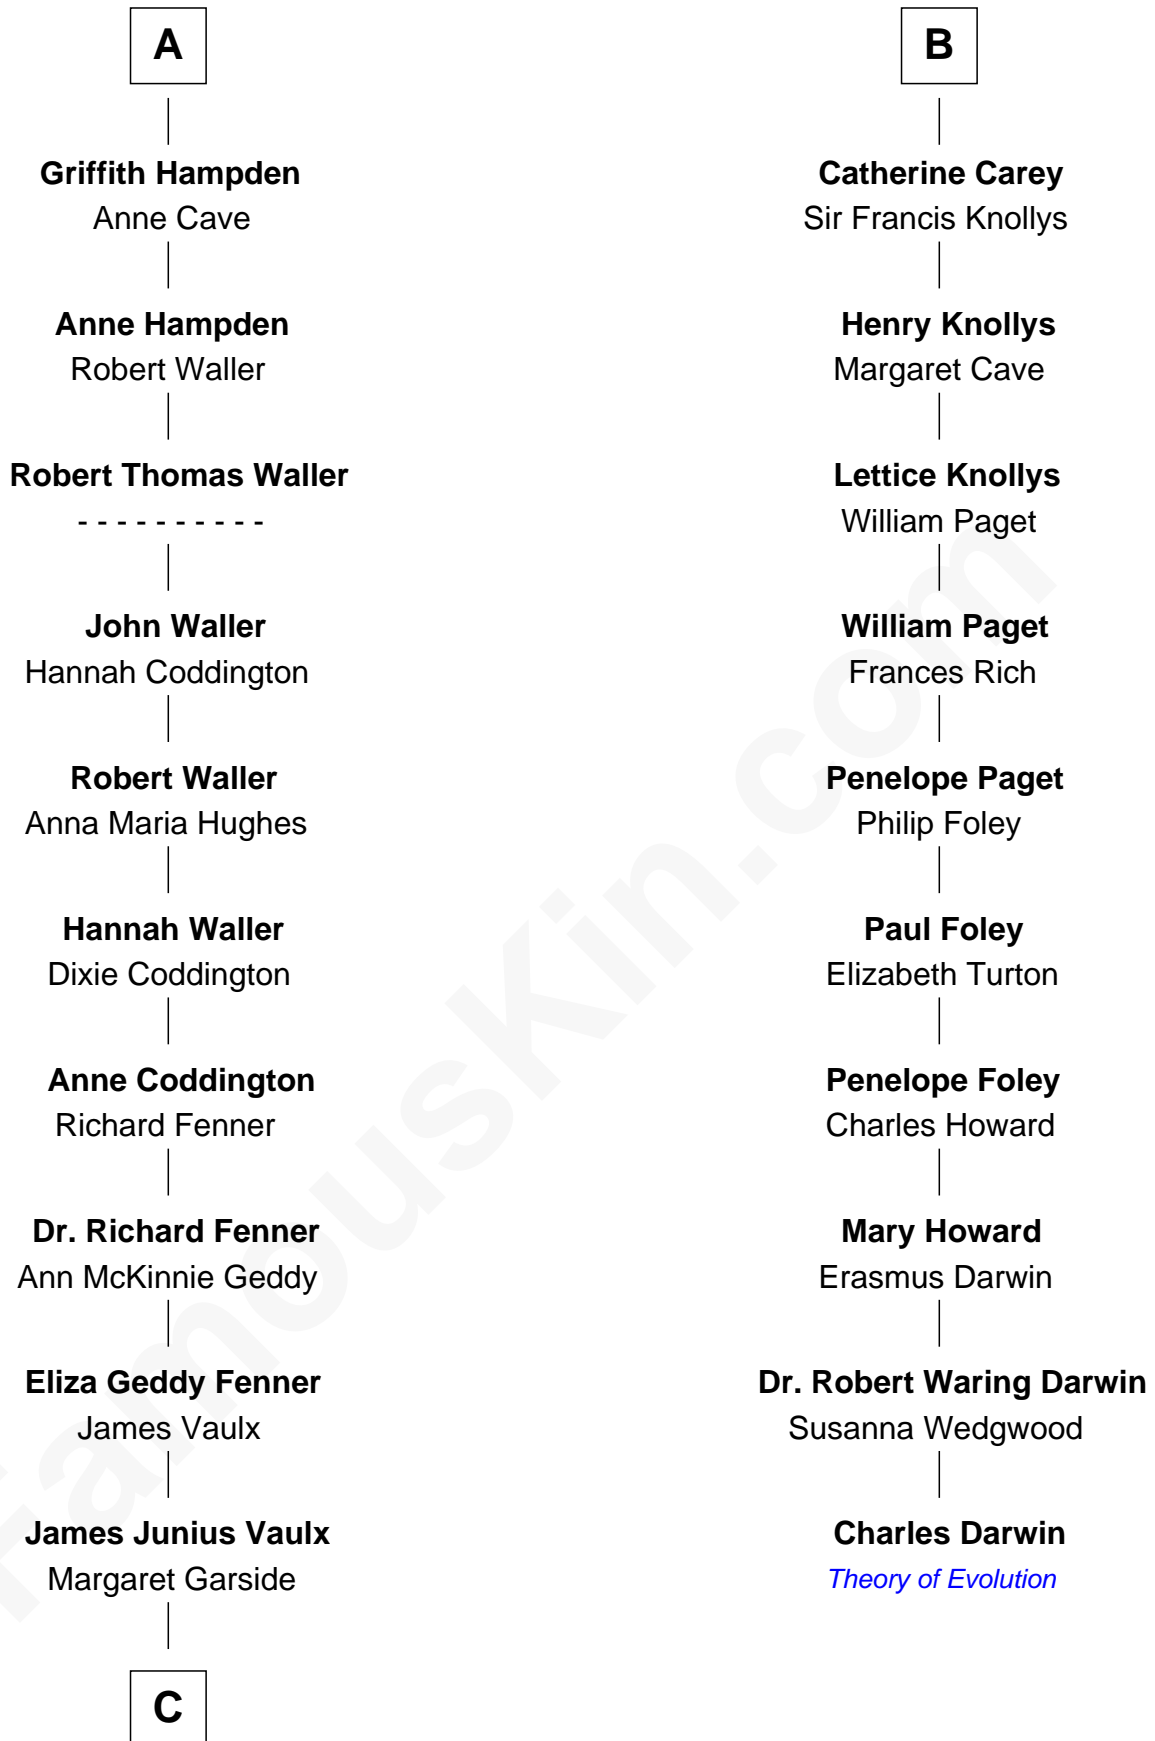

FamousKin.com Relationship Chart of

John McCain

U.S. Senator from Arizona

16th cousin 3 times removed of

Charles Darwin

Theory of Evolution

Sir John Howard

Alice de Bois

A

Sir Robert Howard
Margaret de Scales

Sir John Howard
Alice Tendring

Sir Robert Howard
Margaret Mowbray

Sir John Howard
Katherine Moleyns

Sir Thomas Howard
Elizabeth Tilney

Elizabeth Howard
Thomas Boleyn

Mary Boleyn
Sir William Carey

B

C

Katherine Davey Vault
Adm. John Sidney McCain

Adm. John Sidney McCain
Roberta Wright

John McCain
U.S. Senator from Arizona

FamousKin.com