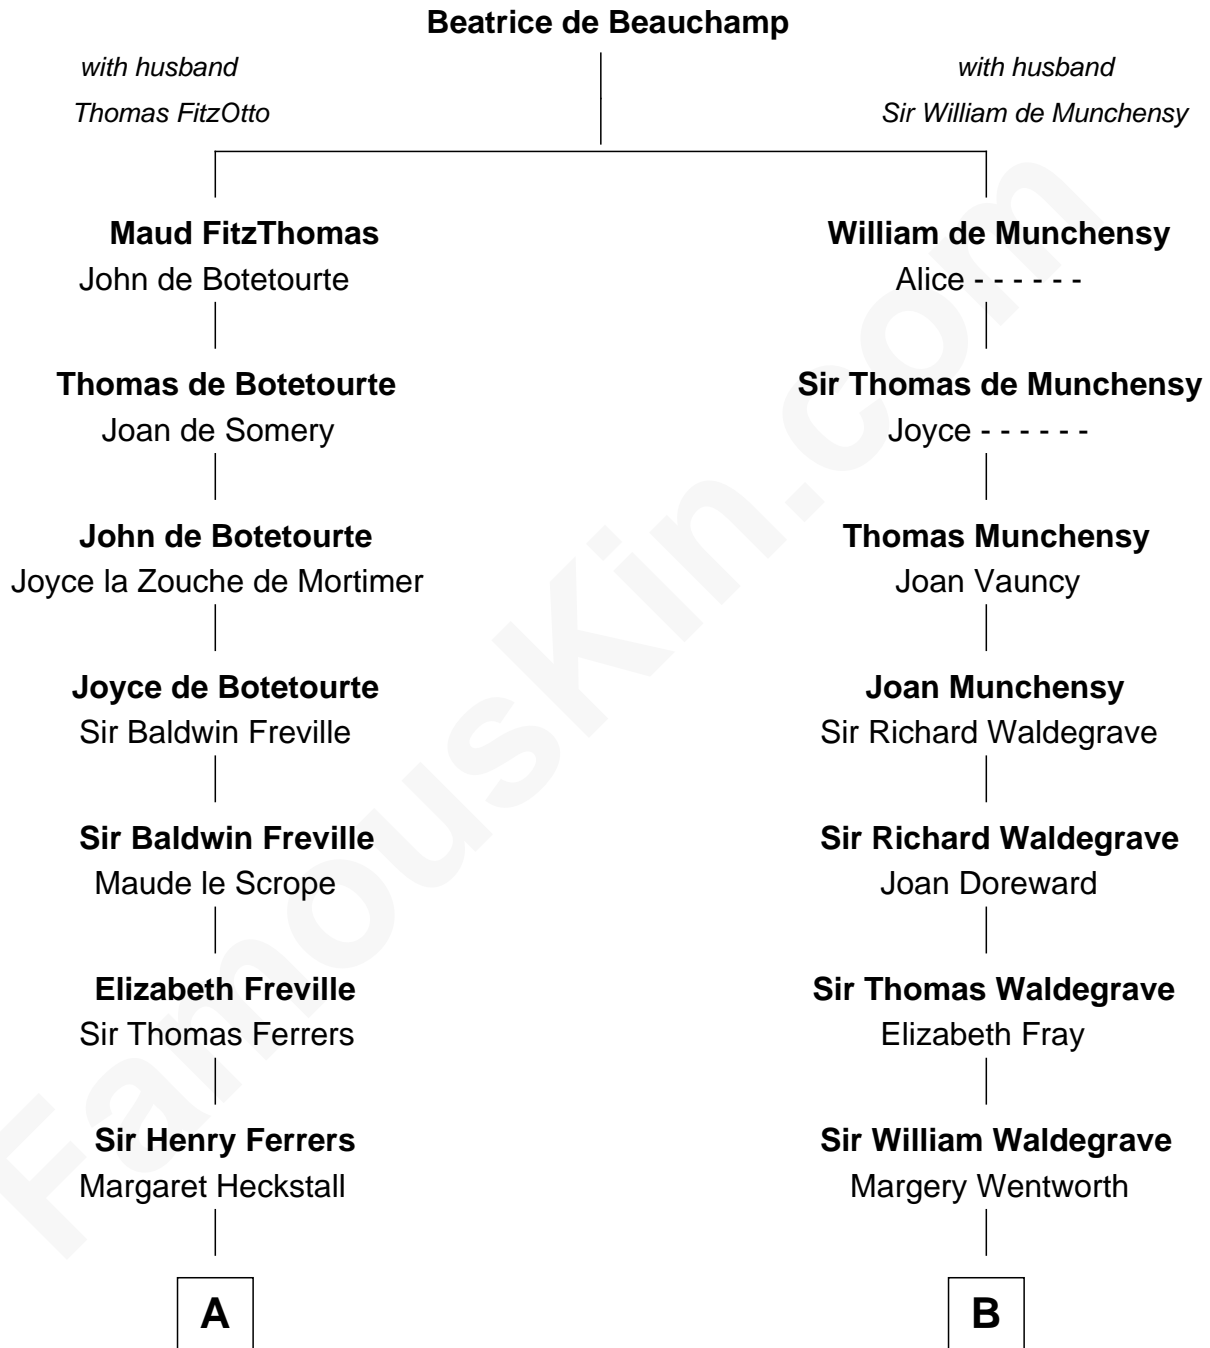

FamousKin.com Relationship Chart of

John McCain

U.S. Senator from Arizona

21st cousin of

Maggie Gyllenhaal

Movie Actress

C

Eliza Geddy Fenner

James Vaulx

James Junius Vaulx

Margaret Garside

Katherine Davey Vaulx

Adm. John Sidney McCain

Adm. John Sidney McCain

Roberta Wright

John McCain

U.S. Senator from Arizona

D

Anders Leonard Gyllenhaal

Selma Amanda Nelson

Leonard Ephraim Gyllenhaal

Philo Pendleton

Hugh Anders Gyllenhaal

Virginia Lowrie Childs