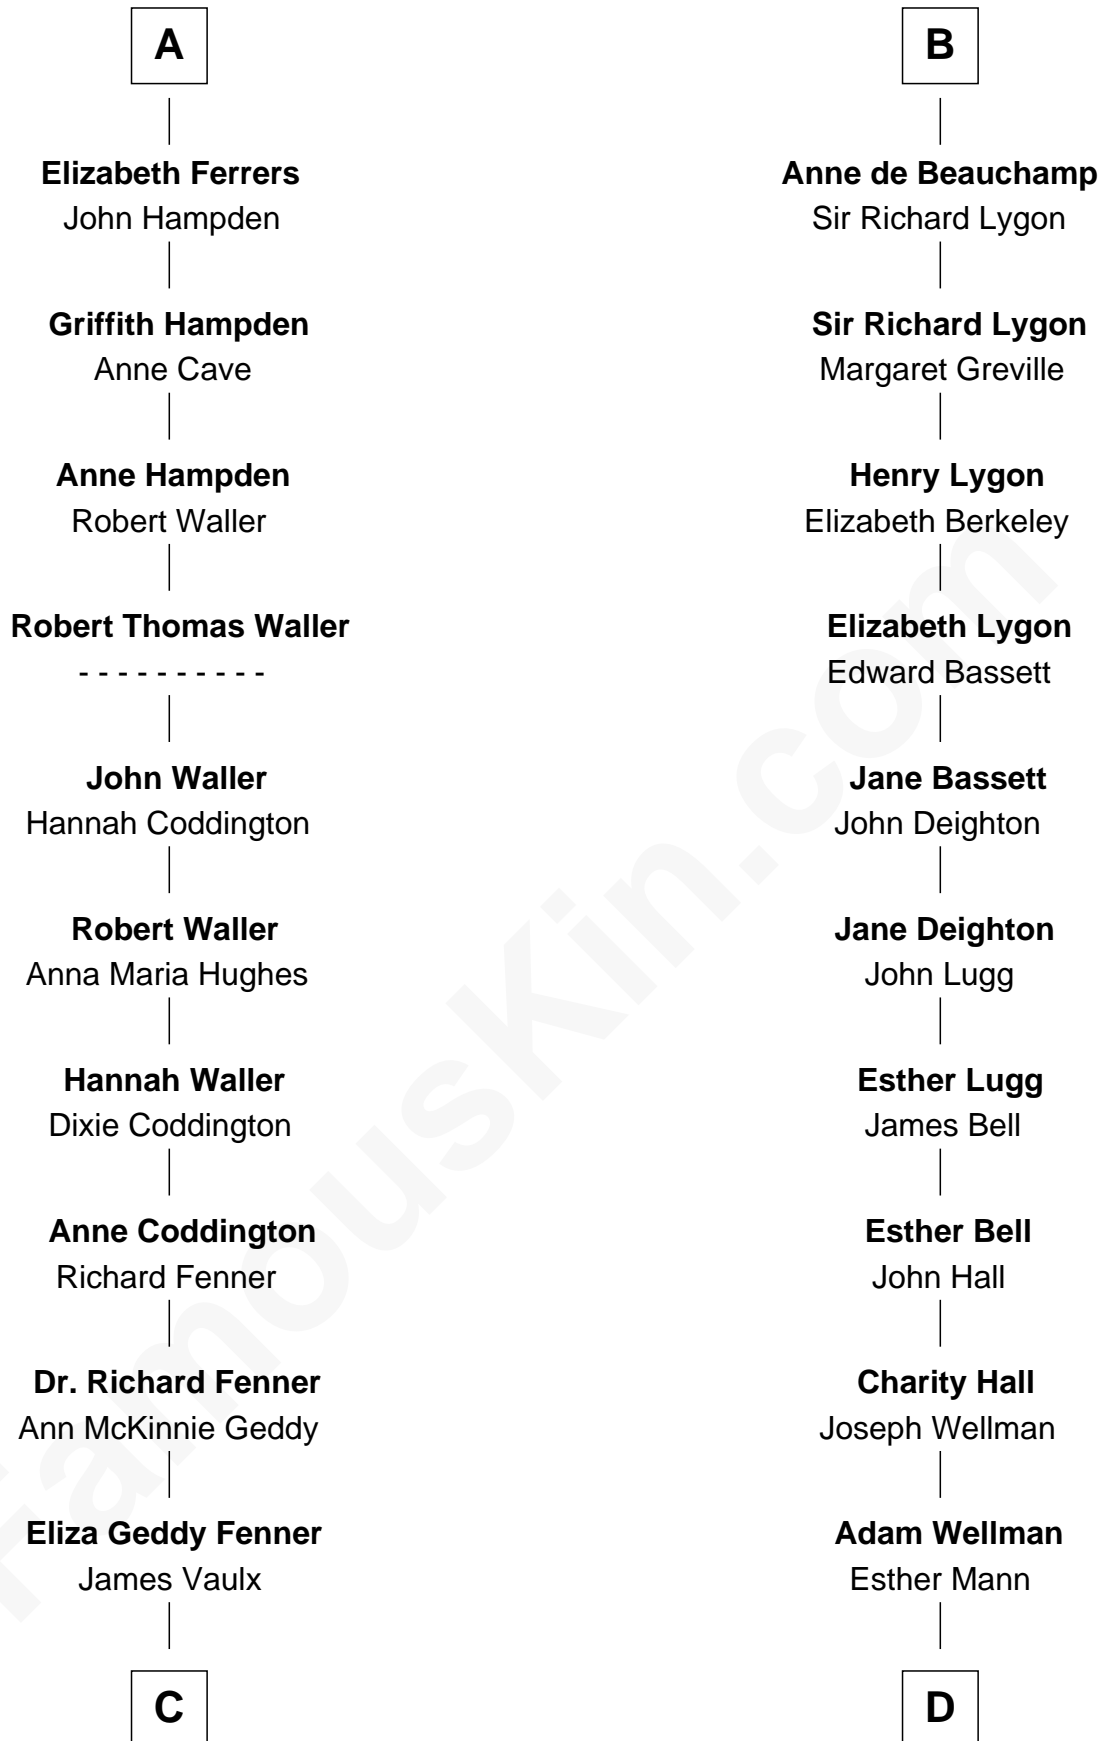

FamousKin.com Relationship Chart of

John McCain

U.S. Senator from Arizona

20th cousin of

Jack London

Author of "The Call of the Wild"

C

James Junius Vaulx

Margaret Garside

Katherine Davey Vaulx

Adm. John Sidney McCain

Adm. John Sidney McCain

Roberta Wright

John McCain

U.S. Senator from Arizona

D