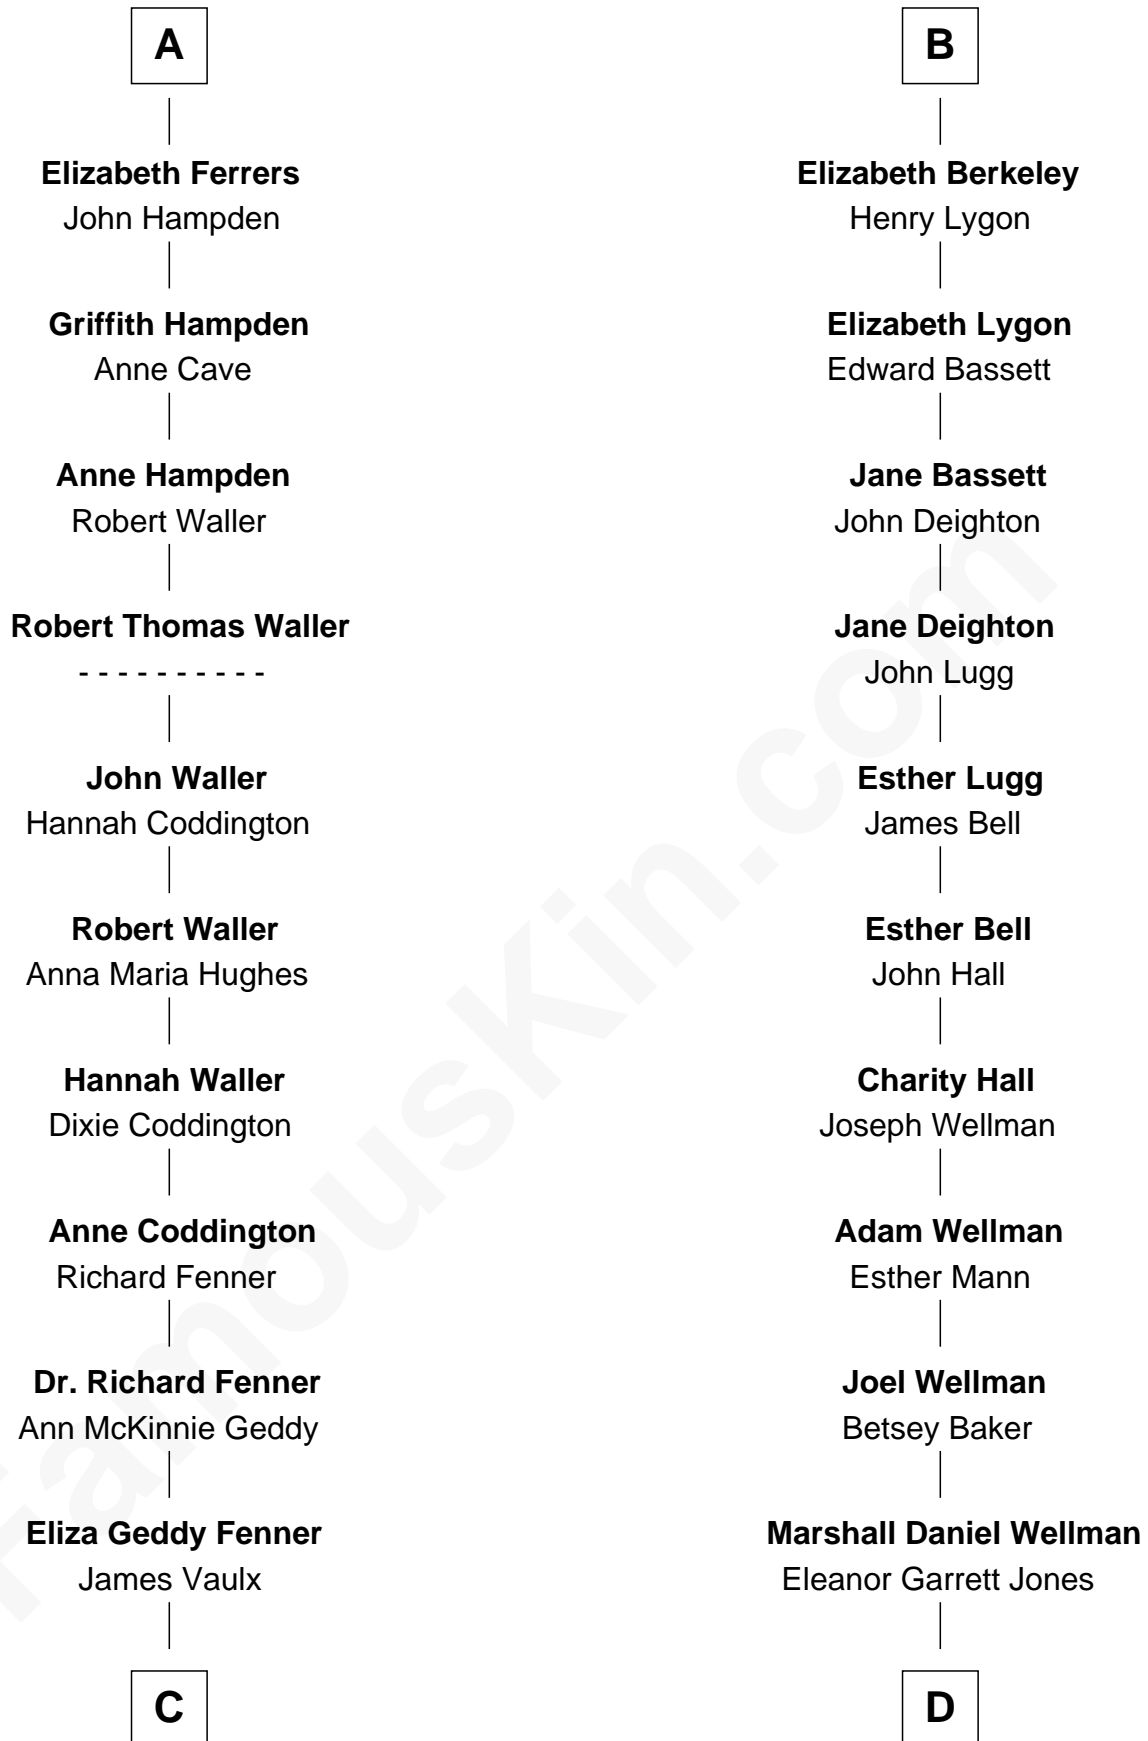

FamousKin.com Relationship Chart of

John McCain

U.S. Senator from Arizona

18th cousin 2 times removed of

Jack London

Author of "The Call of the Wild"

Bartholomew de Badlesmere

Margaret de Clare

Sir William de Bohun

Elizabeth de Bohun

Sir Richard Fitzalan

Elizabeth Fitzalan

Sir Thomas Mowbray

Isabel Mowbray

Sir James Berkeley

Maurice Berkeley

Isabel Mead

Anne Berkeley

Sir William Dennis

Isabel Dennis

Sir John Berkeley

B

C

James Junius Vaulx

Margaret Garside

Katherine Davey Vaulx

Adm. John Sidney McCain

Adm. John Sidney McCain

Roberta Wright

John McCain

U.S. Senator from Arizona

D