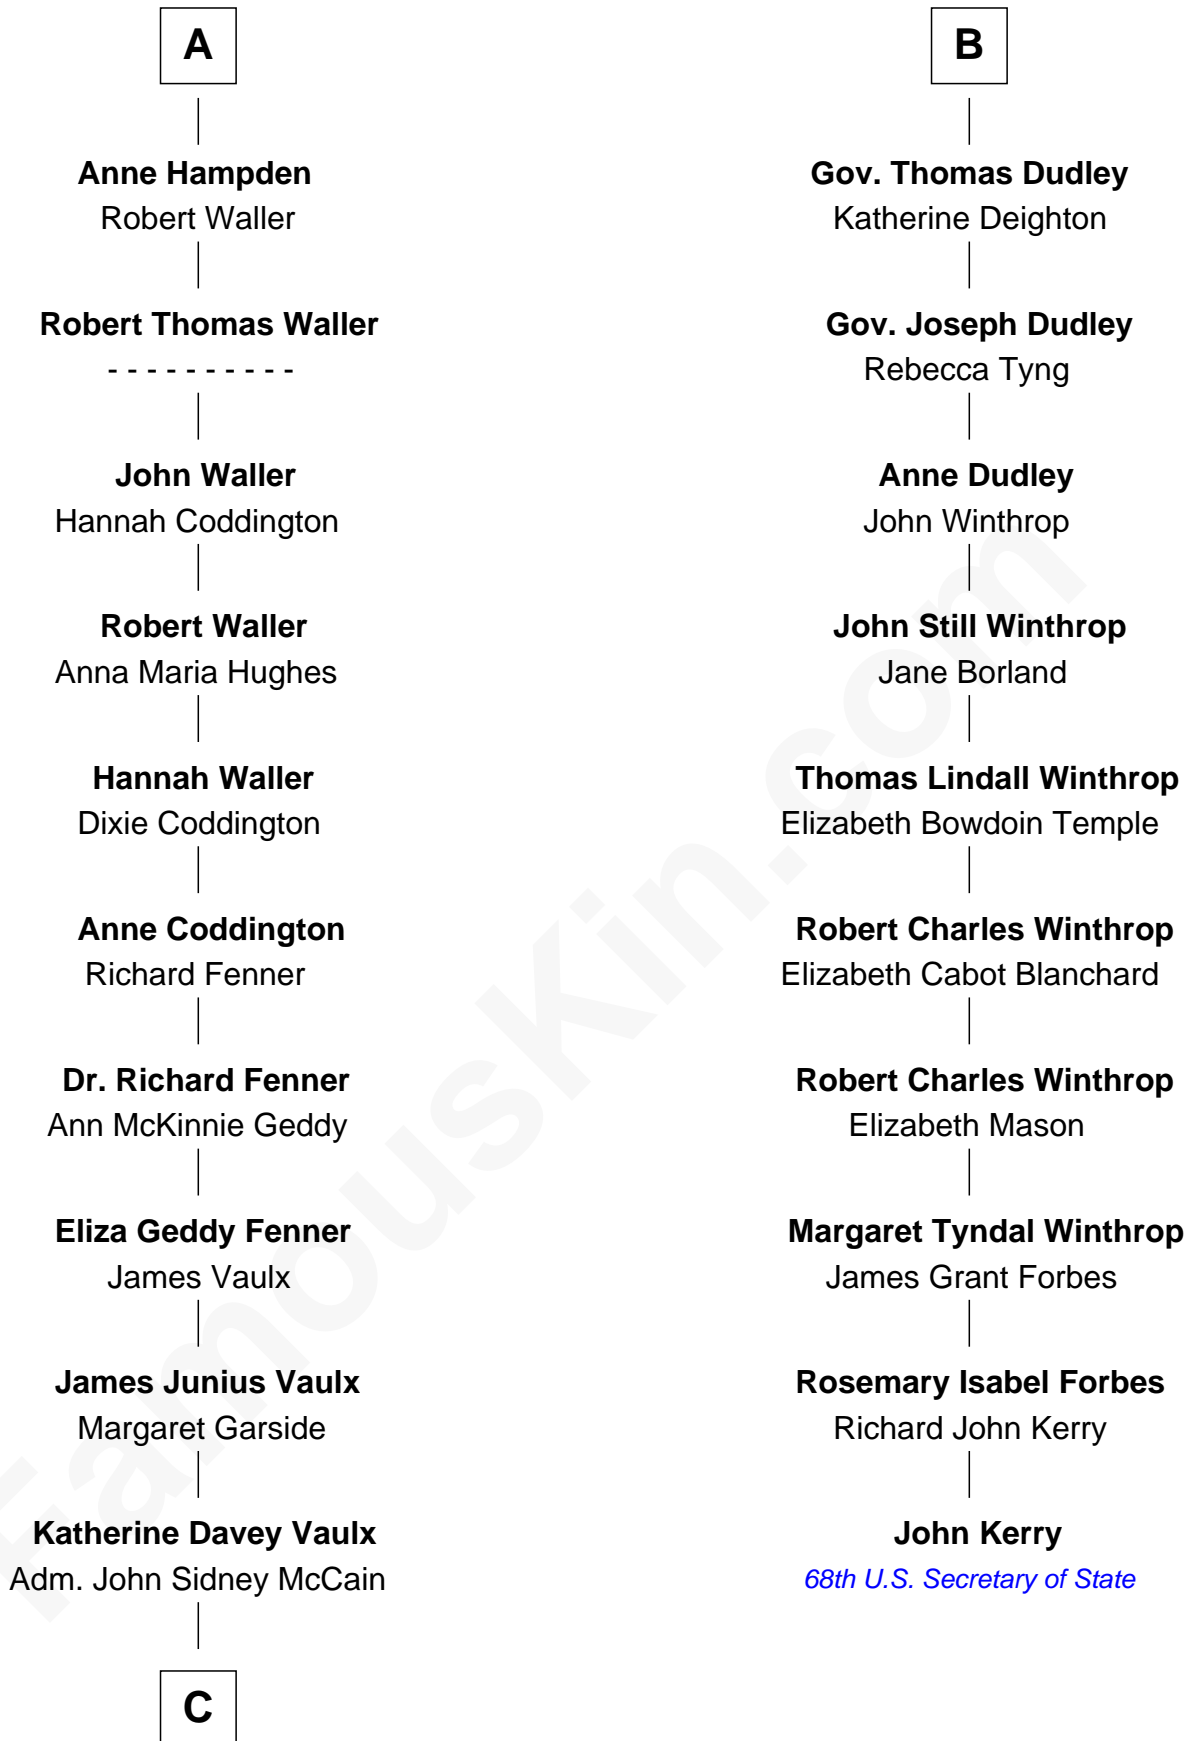

# FamousKin.com Relationship Chart of

**John McCain**

*U.S. Senator from Arizona*

**16th cousin 2 times removed of**

**John Kerry**

*68th U.S. Secretary of State*

**Sir Walter Blount**

Sancha de Ayala

Sir John Sutton

**Sir John Sutton**

Elizabeth Berkeley

**Sir Edmund Sutton**

Joyce Tiptoft

**Sir Edward Sutton**

Cecily Willoughby

**Sir John Sutton**

Cecily Grey

**Sir Henry Dudley**

----- Ashton

*Probable*

**Roger Dudley**

Susanna Thorne

**B**

**C**

Adm. **John Sidney McCain**

Roberta Wright

**John McCain**

*U.S. Senator from Arizona*

FamousKin.com