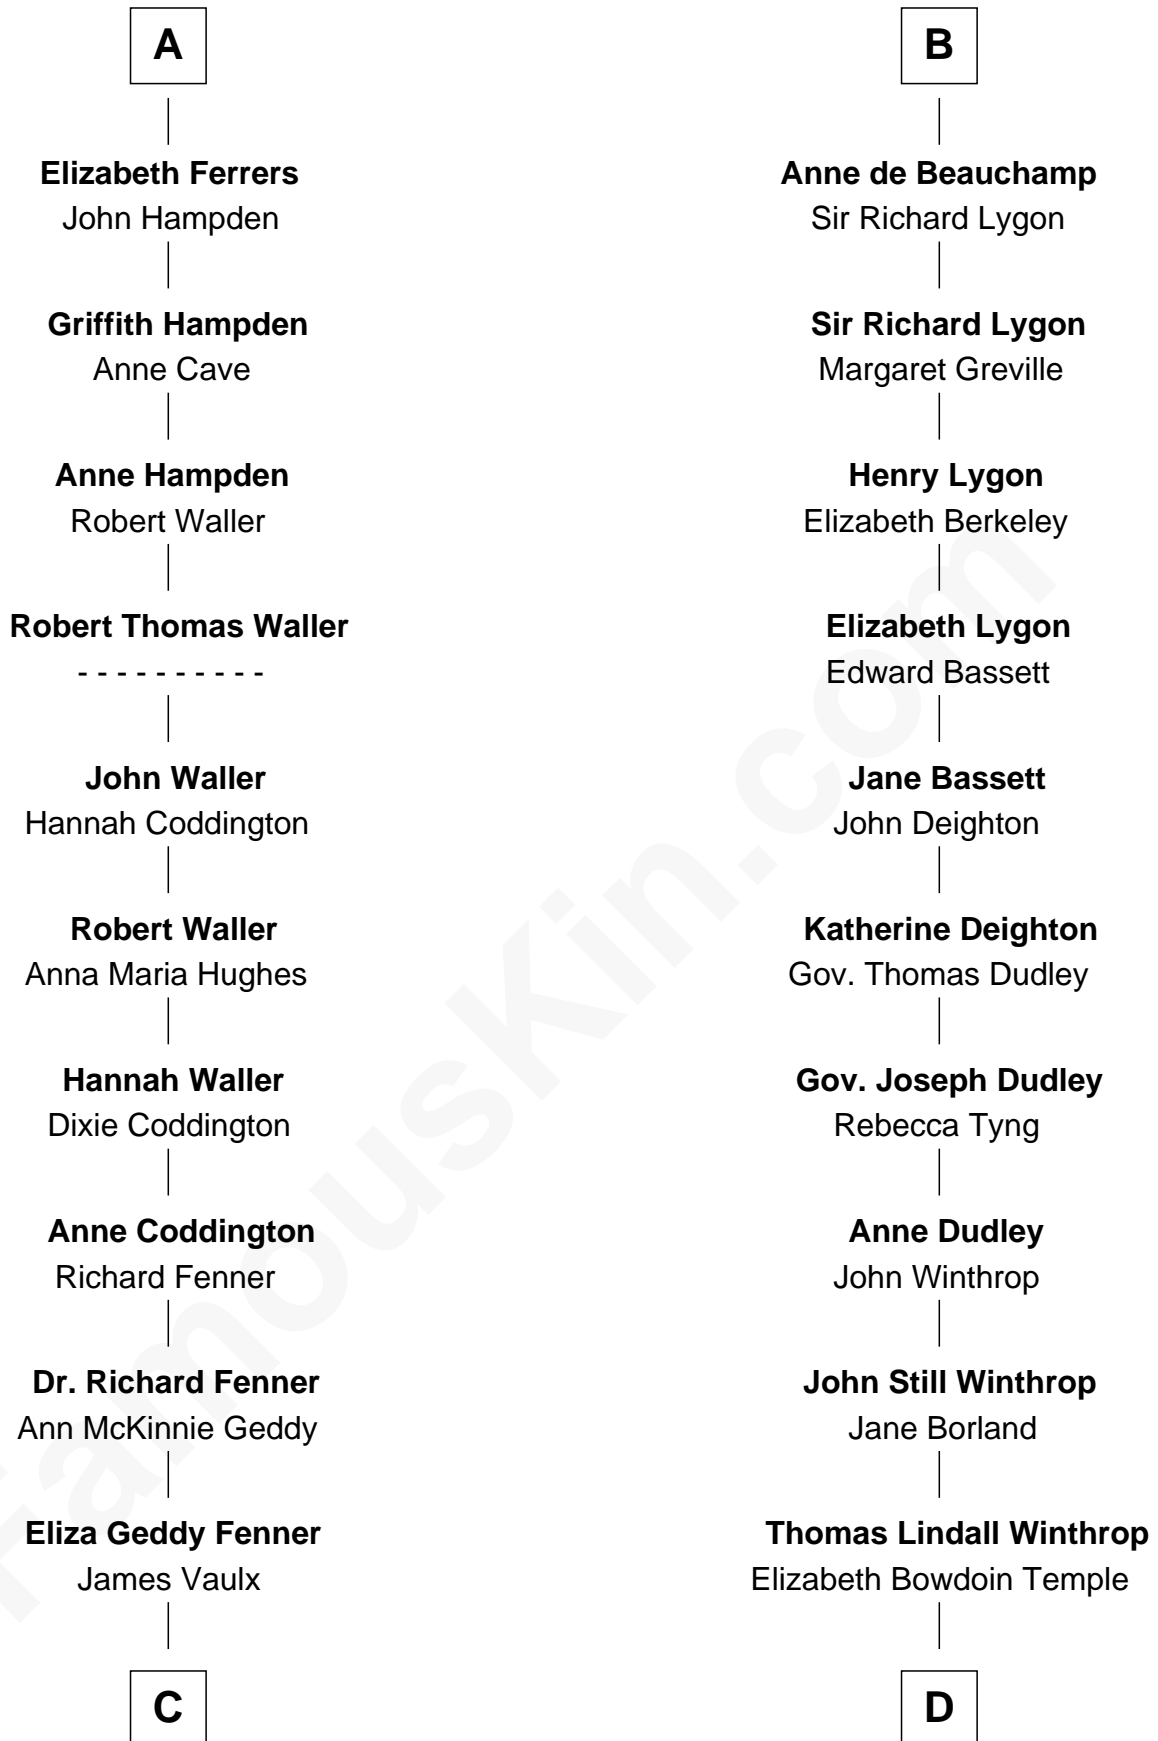

# FamousKin.com Relationship Chart of

**John McCain**

*U.S. Senator from Arizona*

20th cousin 1 time removed of

**John Kerry**

*68th U.S. Secretary of State*

**John de Botetourte**

Maud FitzThomas

**C**

**James Junius Vaulx**

Margaret Garside

**Katherine Davey Vaulx**

Adm. John Sidney McCain

**Adm. John Sidney McCain**

Roberta Wright

**John McCain**

*U.S. Senator from Arizona*

**D**

**Robert Charles Winthrop**

Elizabeth Cabot Blanchard

**Robert Charles Winthrop**

Elizabeth Mason

**Margaret Tyndal Winthrop**

James Grant Forbes