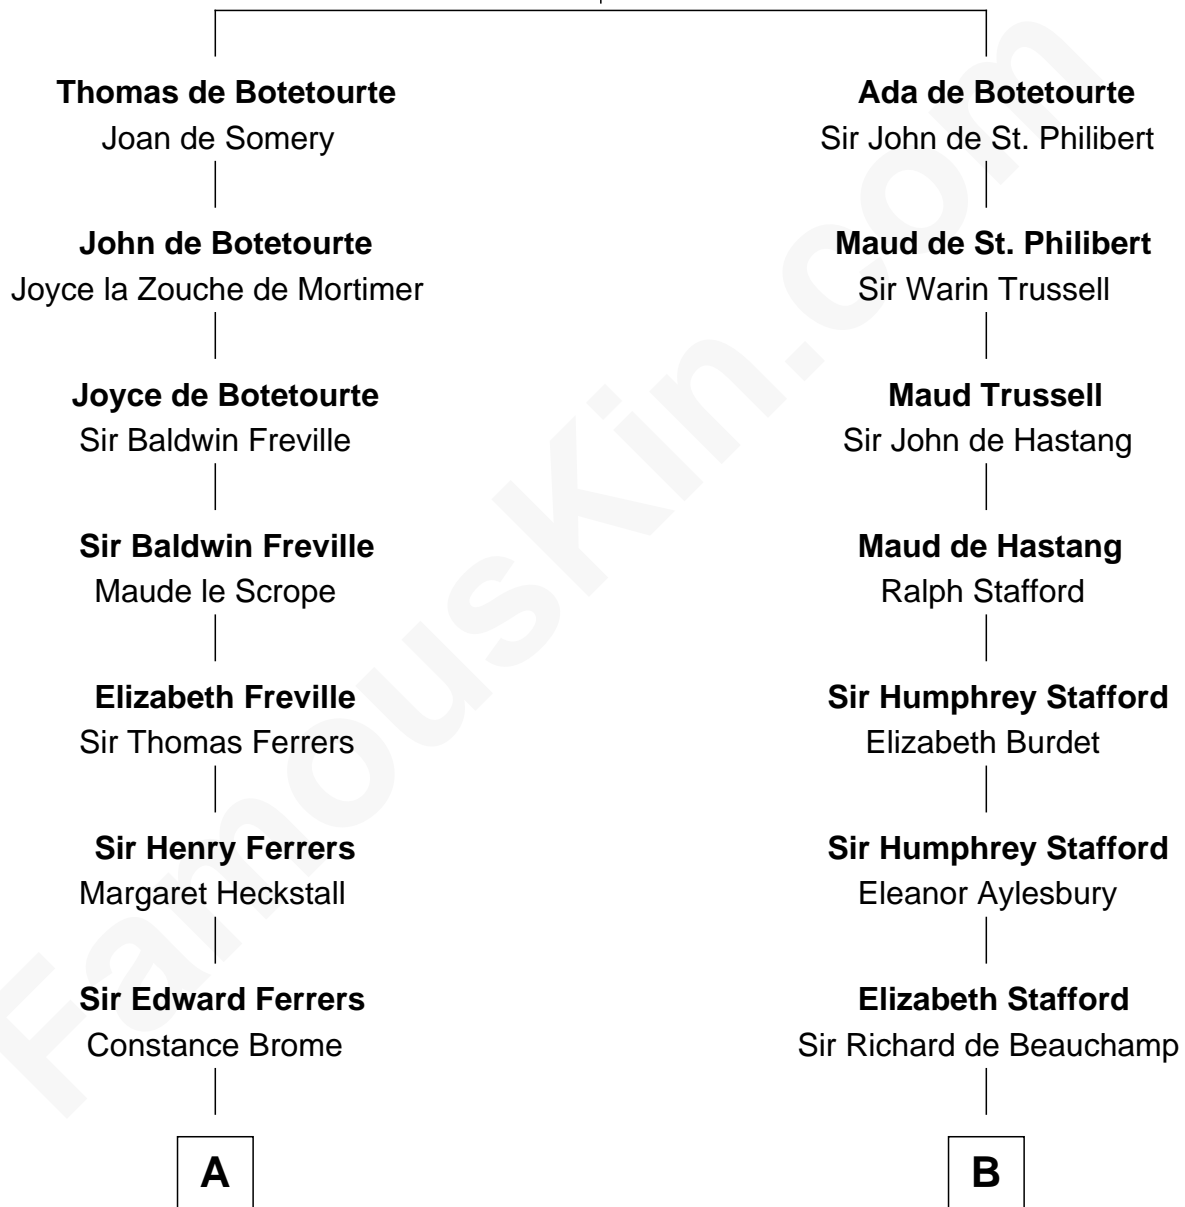

# FamousKin.com Relationship Chart of

**John McCain**

*U.S. Senator from Arizona*

20th cousin 1 time removed of

**John Kerry**

*68th U.S. Secretary of State*

**John de Botetourte**

Maud FitzThomas

**C**

**James Junius Vaulx**

Margaret Garside

**Katherine Davey Vaulx**

Adm. John Sidney McCain

**Adm. John Sidney McCain**

Roberta Wright

**John McCain**

*U.S. Senator from Arizona*

**D**

**Robert Charles Winthrop**

Elizabeth Cabot Blanchard

**Robert Charles Winthrop**

Elizabeth Mason

**Margaret Tyndal Winthrop**

James Grant Forbes