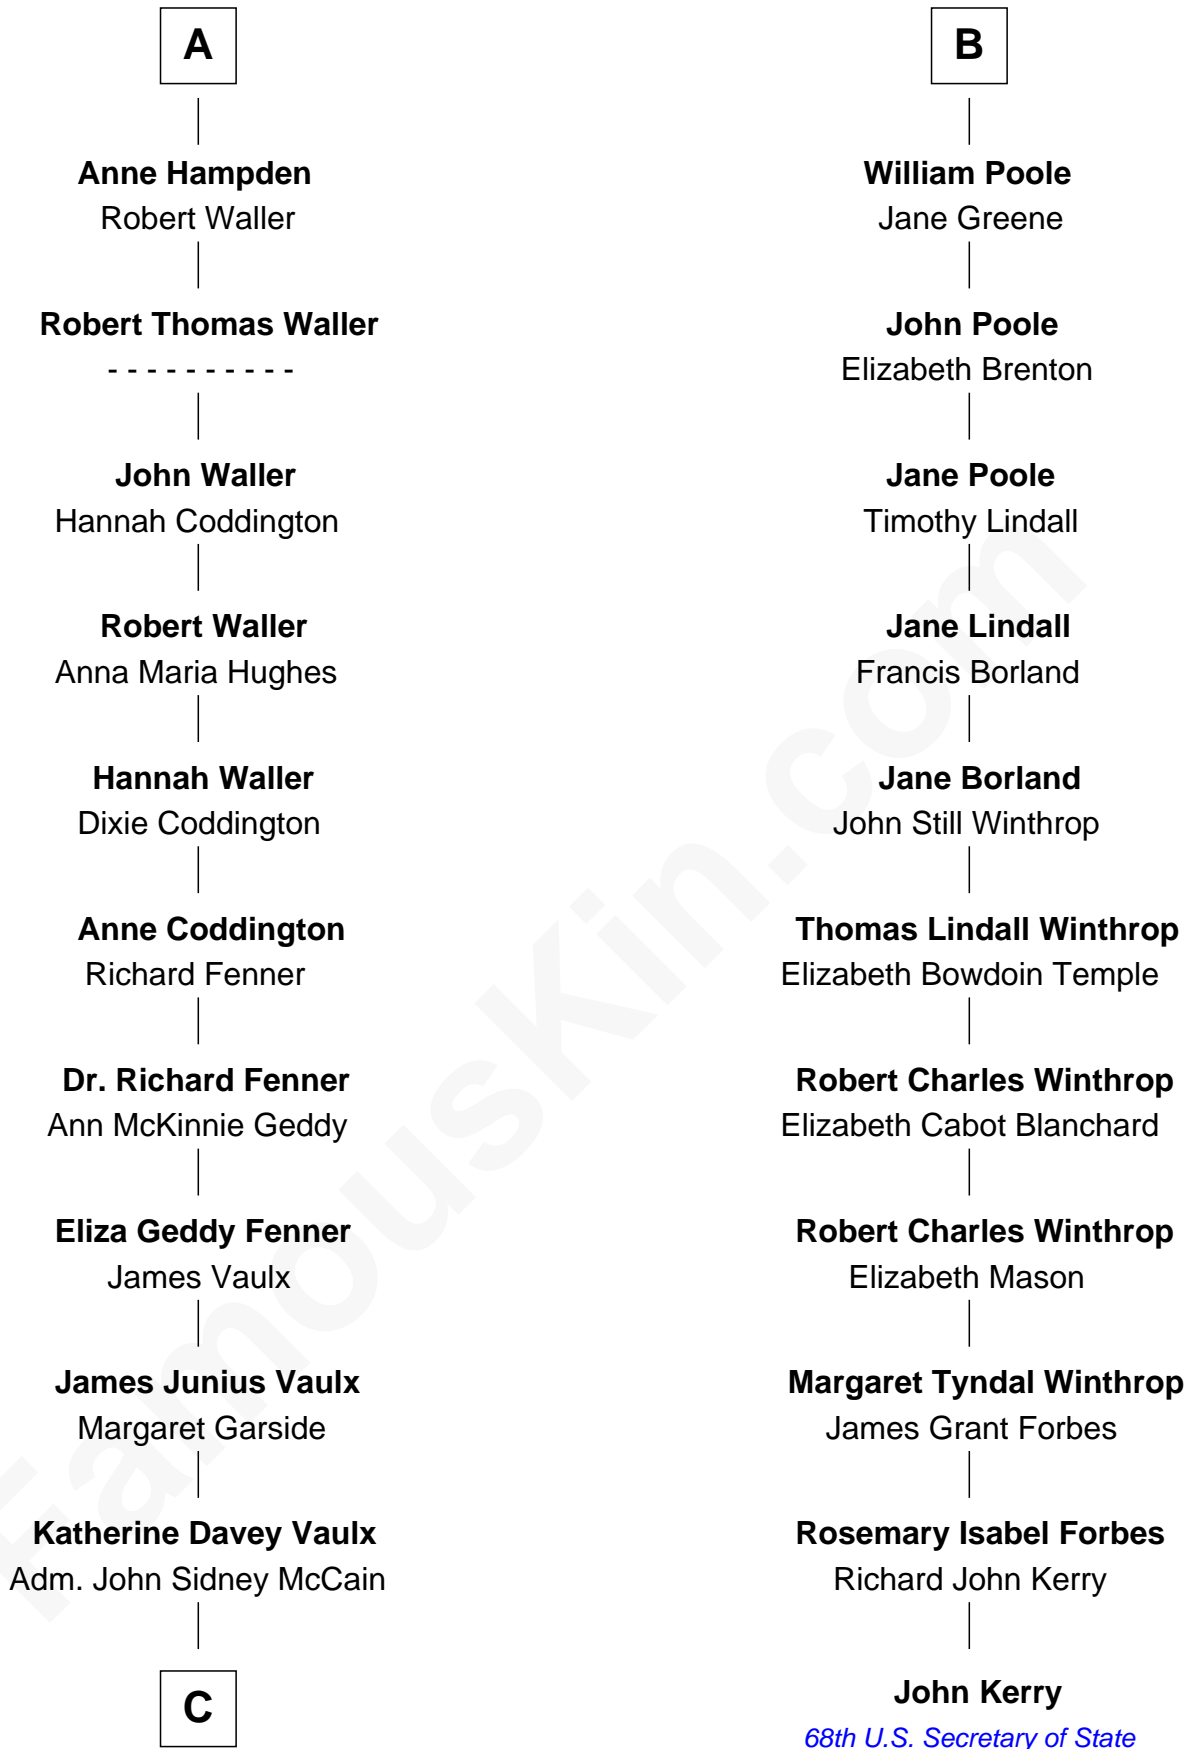

# FamousKin.com Relationship Chart of

**John McCain**

*U.S. Senator from Arizona*

17th cousin 1 time removed of

**John Kerry**

*68th U.S. Secretary of State*

**Sir William Stradling**

Isabel St. Barbe

**Sir John Stradling**

Joan Dauntsey

**Edmund Stradling**

Elizabeth Arundell

**John Stradling**

Alice Langford

**Anne Stradling**

Sir John Danvers

**Anne Danvers**

Thomas Lovett

**Elizabeth Lovett**

Anthony Cave

**Anne Cave**

Griffith Hampden

**A**

**Sir Edward Stradling**

Alexander Popham

**Katherin Popham**

Sir William Pole

**Sir William Pole**

Mary Periham

**B**

**C**

Adm. **John Sidney McCain**