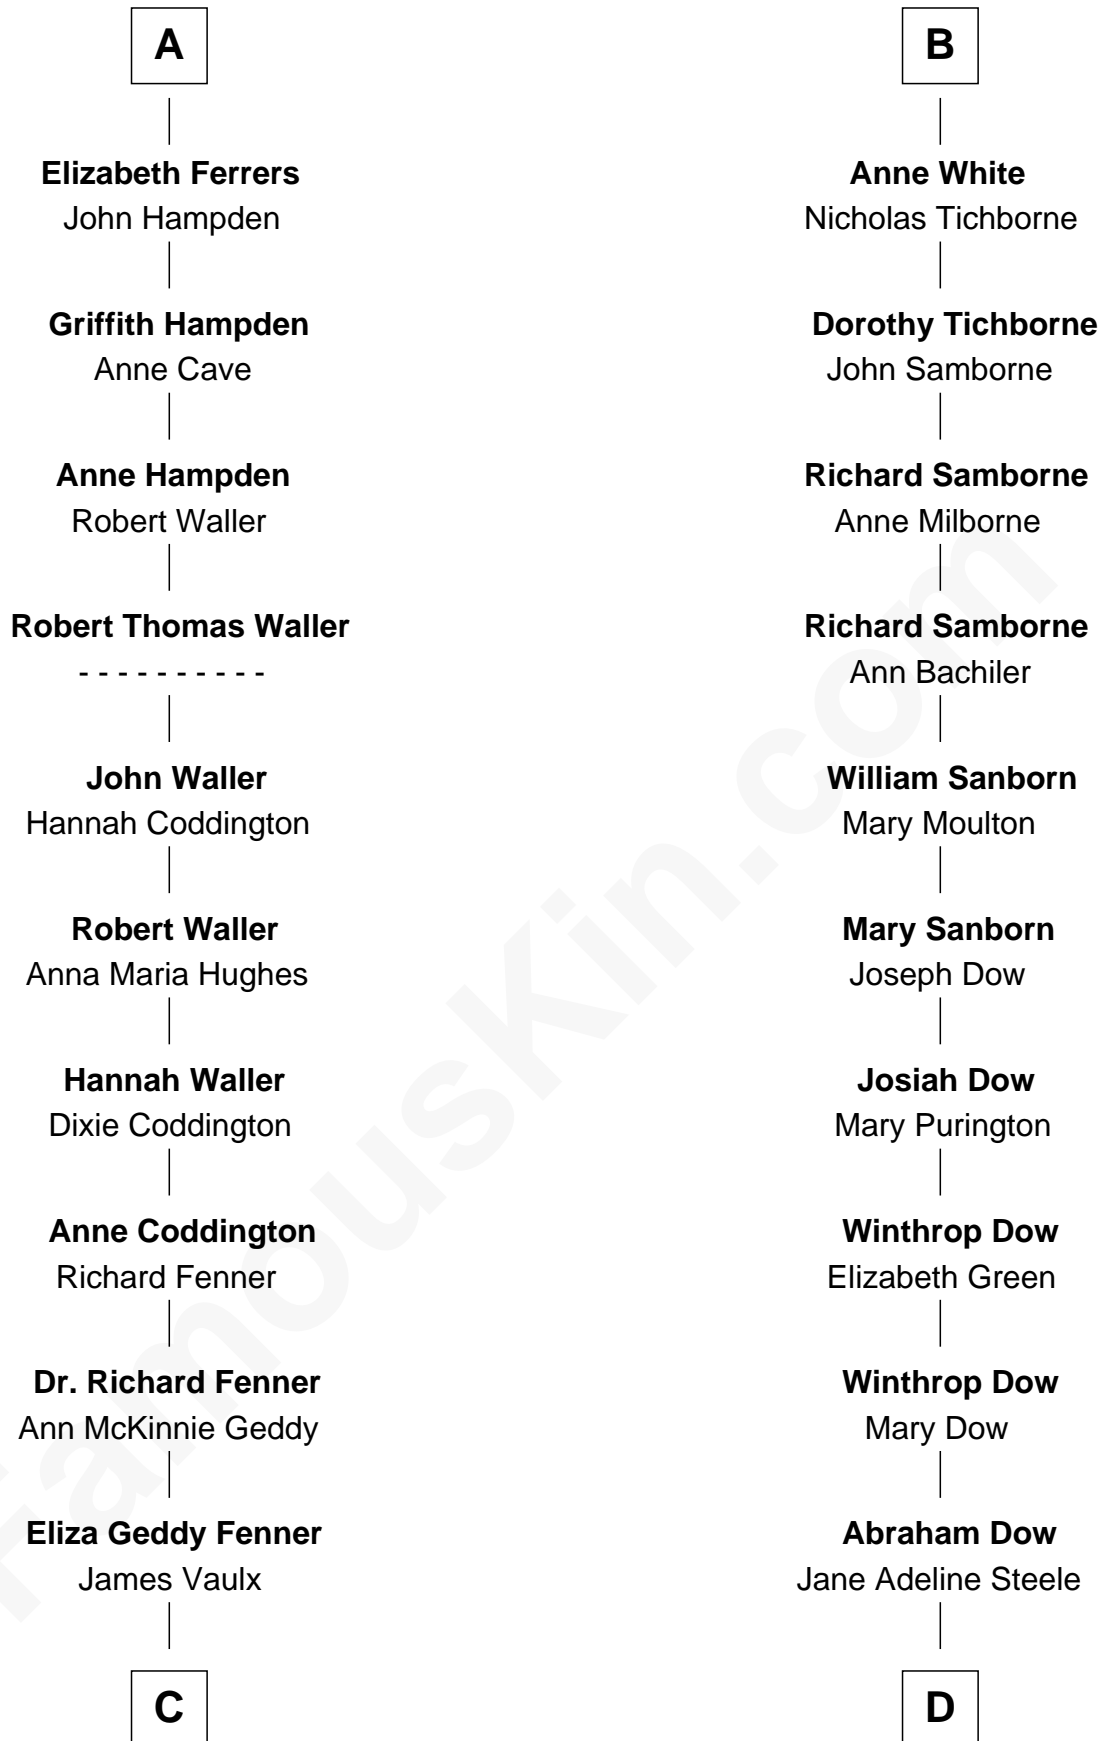

FamousKin.com Relationship Chart of

John McCain

U.S. Senator from Arizona

20th cousin of

Grace Slick

Singer, Songwriter - Jefferson Airplane

C

James Junius Vaulx

Margaret Garside

Katherine Davey Vaulx

Adm. John Sidney McCain

Adm. John Sidney McCain

Roberta Wright

John McCain

U.S. Senator from Arizona

D

James Osgood Dow

Mary Charlotte Hawkins

Grace Josephine Dow

Arthur Wilford Wing

Ivan Wilford Wing

Virginia Barnett

Grace Slick

Singer, Songwriter - Jefferson Airplane