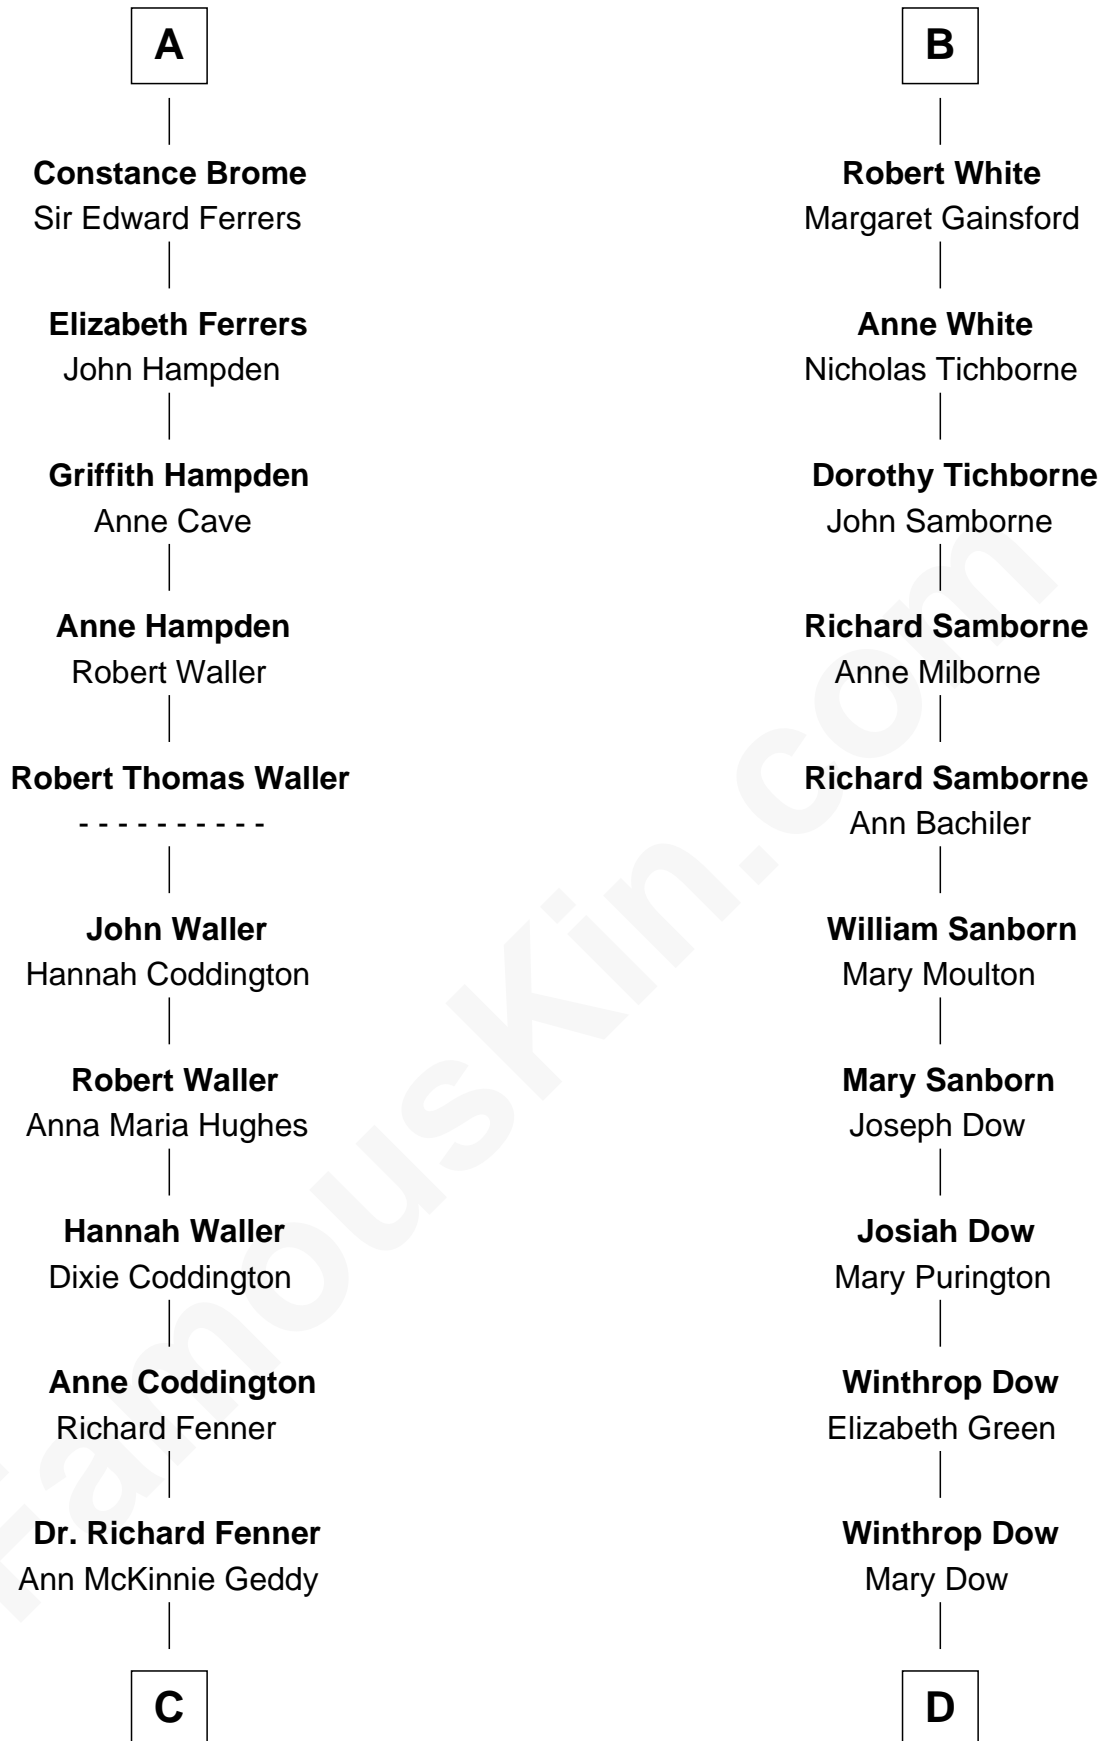

FamousKin.com Relationship Chart of

John McCain

U.S. Senator from Arizona

21st cousin of

Grace Slick

Singer, Songwriter - Jefferson Airplane

C

Eliza Geddy Fenner

James Vaulx

James Junius Vaulx

Margaret Garside

Katherine Davey Vaulx

Adm. John Sidney McCain

Adm. John Sidney McCain

Roberta Wright

John McCain

U.S. Senator from Arizona

D

Abraham Dow

Jane Adeline Steele

James Osgood Dow

Mary Charlotte Hawkins

Grace Josephine Dow

Arthur Wilford Wing