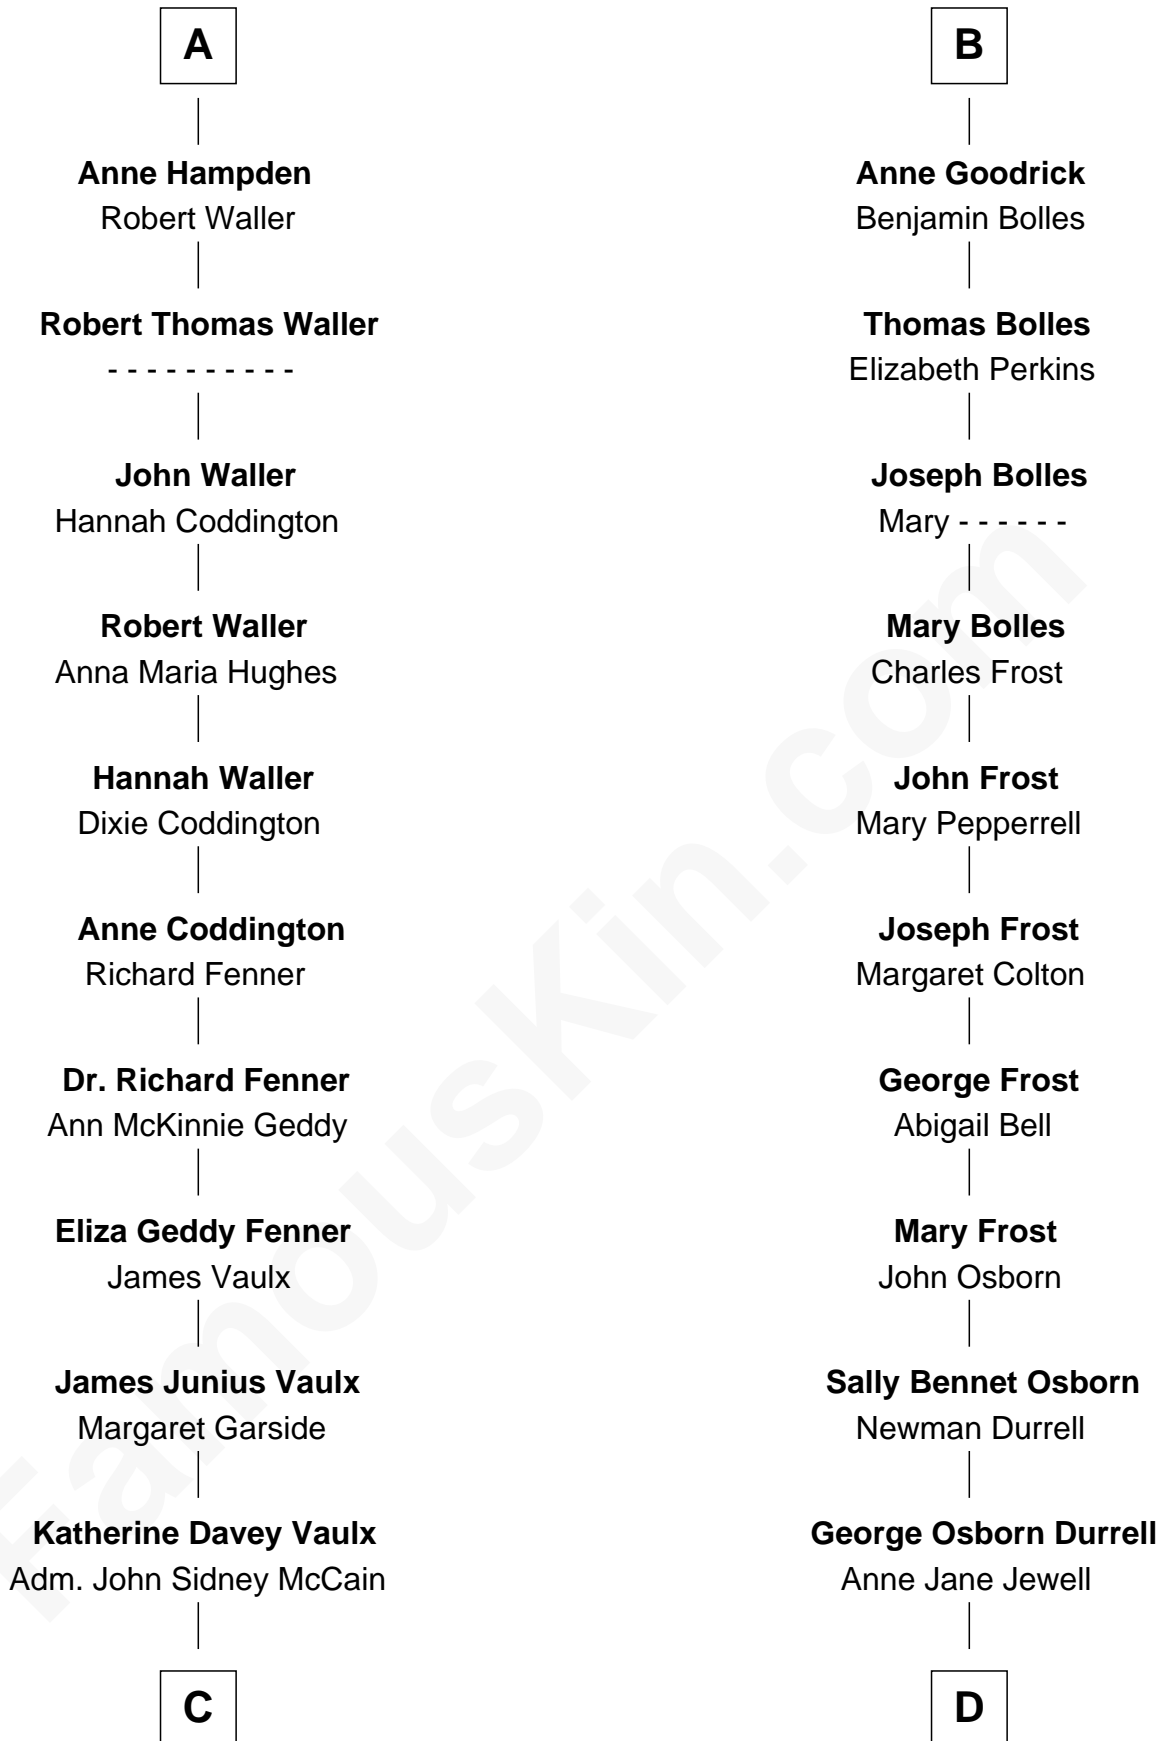

FamousKin.com Relationship Chart of

John McCain

U.S. Senator from Arizona

18th cousin 1 time removed of

Lucille Ball

TV Actress - "I Love Lucy"

John de Welles

Maud de Roos

Margery de Welles

Stephen le Scrope

Maude le Scrope

Sir Baldwin Freville

Elizabeth Freville

Sir Thomas Ferrers

Sir Henry Ferrers

Margaret Heckstall

Eleanor de Mowbray

Eudo de Welles

Maud de Greystoke

Sir Lionel de Welles

Joan de Waterton

Margaret de Welles

Sir Thomas Dymoke

Sir Lionel Dymoke

Joanna Griffith

Anne Dymoke

John Goodrick

Lionel Goodrick

Winifred Sappcott

B

FamousKin.com