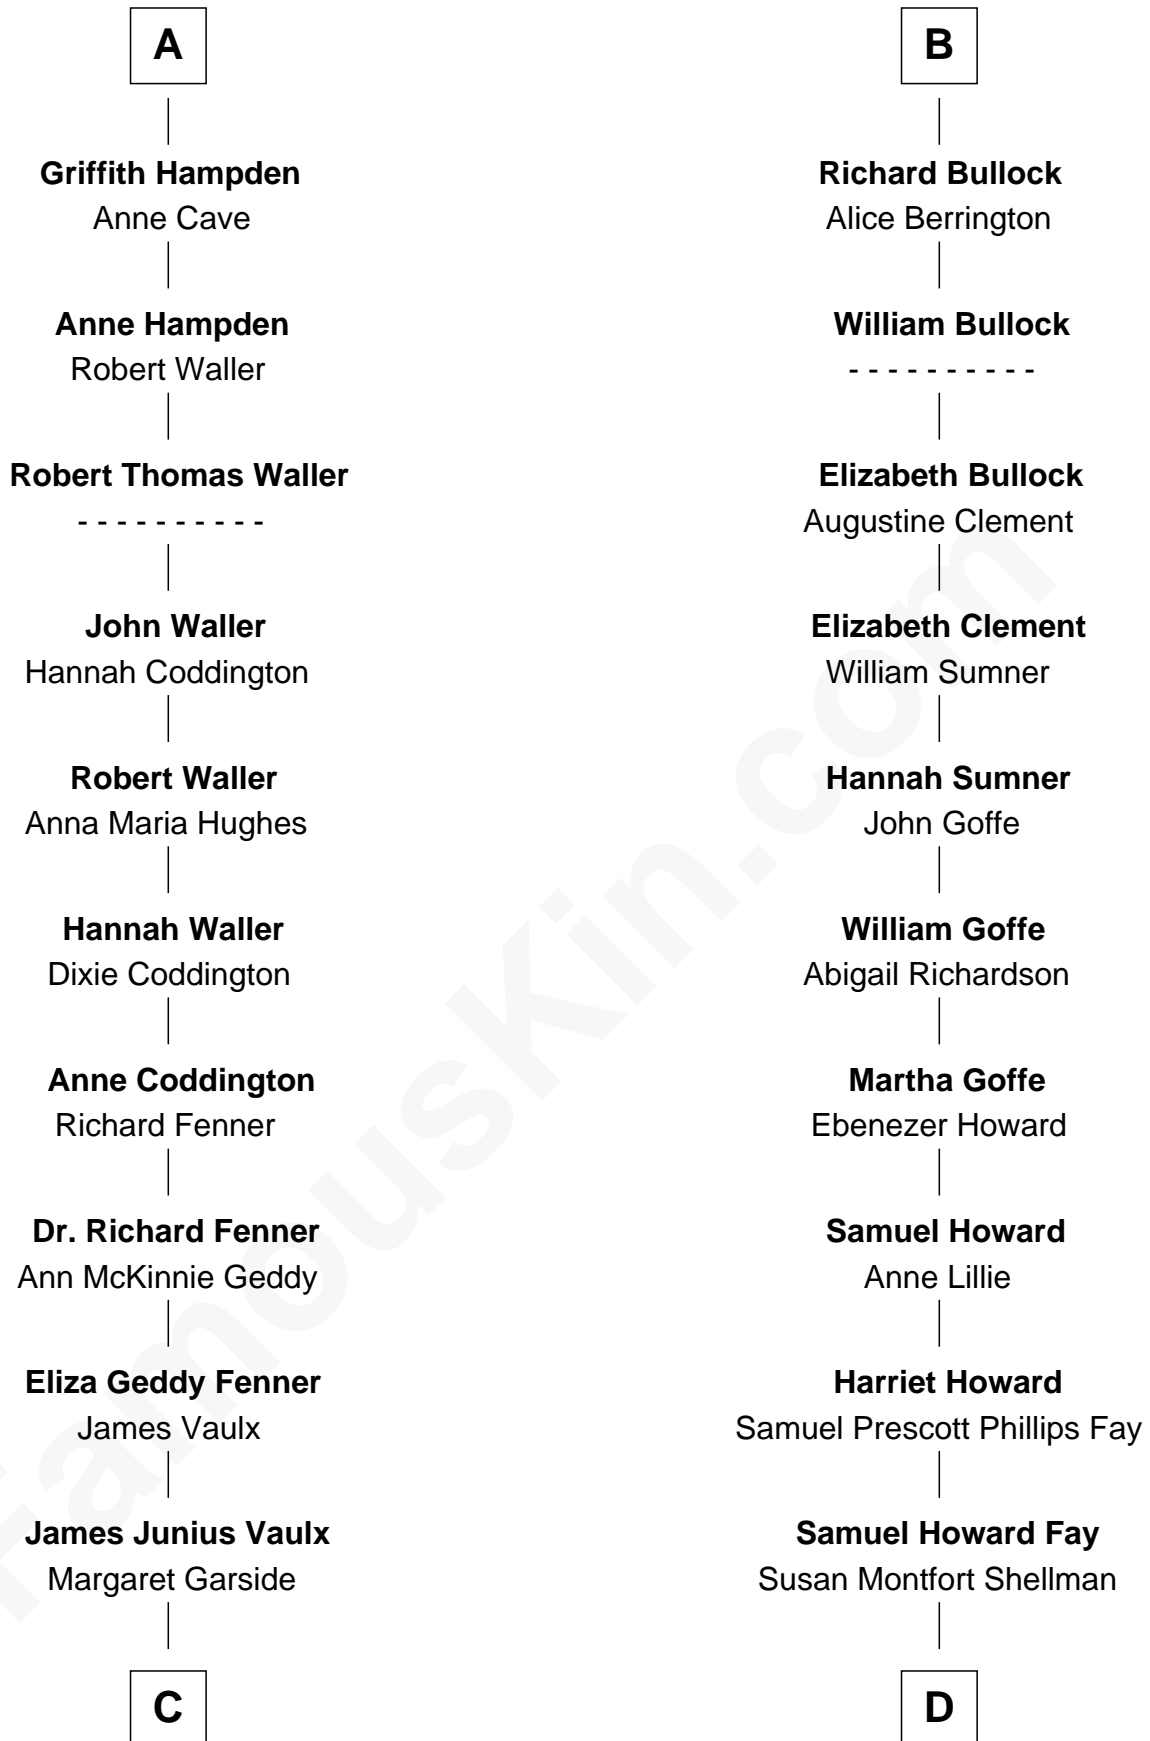

# FamousKin.com Relationship Chart of

**John McCain**

*U.S. Senator from Arizona*

19th cousin 2 times removed of

**Jeb Bush**

*43rd Governor of Florida*

**Sir John Howard**

Alice de Bois

**Joan Howard**  
Sir Peter de Brewes

**Beatrice Brewes**  
Sir Hugh Shirley

**Sir Ralph Shirley**  
Joan Basset

**Beatrice Shirley**  
John Brome

**Nicholas Brome**  
Elizabeth Arundell

**Constance Brome**  
Sir Edward Ferrers

**Elizabeth Ferrers**  
John Hampden

**A**

**Sir Robert Howard**  
Margaret de Scales

**Sir John Howard**  
Margaret de Plaiz

**Sir John Howard**  
Joan Walton

**Elizabeth Howard**  
Sir John de Vere

**Joan de Vere**  
Sir William Norreys

**Margaret Norreys**  
Gilbert Bullock

**Thomas Bullock**  
Alice Kingsmill

**B**

**C**

**Katherine Davey Vault**  
Adm. John Sidney McCain

**Adm. John Sidney McCain**  
Roberta Wright

**John McCain**  
*U.S. Senator from Arizona*