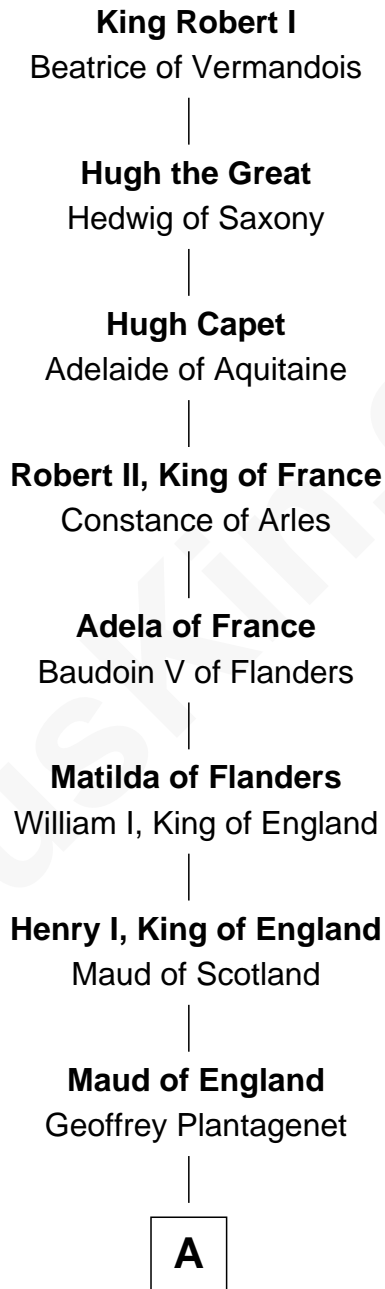

# FamousKin.com Relationship Chart of

**John McCain**

*U.S. Senator from Arizona*

**31st Great-grandson of**

**King Robert I**

*King of France*

**A**

**Henry II, King of England**

Eleanor of Aquitaine

**John, King of England**

Isabelle of Angoulême

**Richard Plantagenet**

**Sir Richard of Cornwall**

Joan - - - - -

**Joan of Cornwall**

Sir John Howard