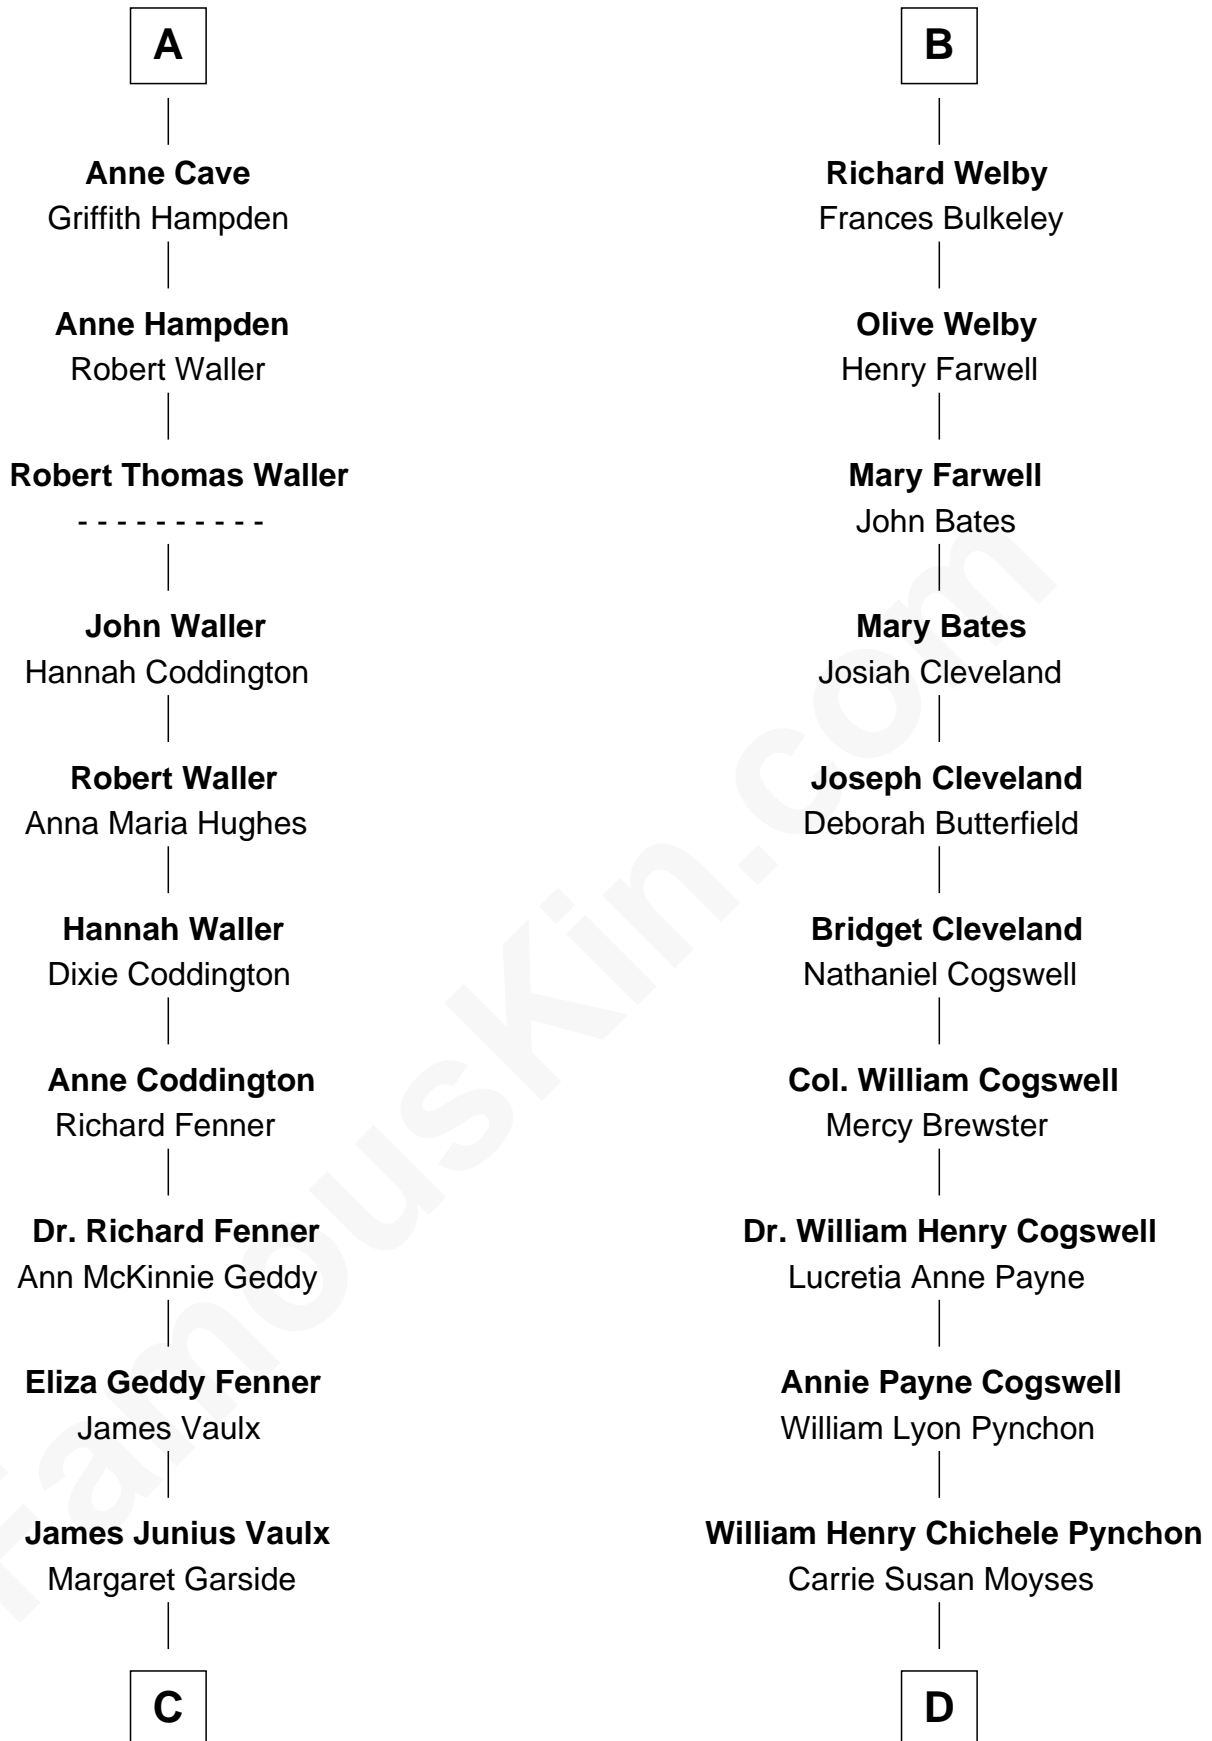

FamousKin.com Relationship Chart of

John McCain

U.S. Senator from Arizona

18th cousin 1 time removed of

Thomas Pynchon

American Novelist

Sir Reynold de Grey

Eleanor le Strange

C

Katherine Davey Vault
Adm. John Sidney McCain

Adm. John Sidney McCain
Roberta Wright

John McCain
U.S. Senator from Arizona

D

Thomas Ruggles Pynchon
Catherine Frances Bennett

Thomas Pynchon
Novelist

FamousKin.com