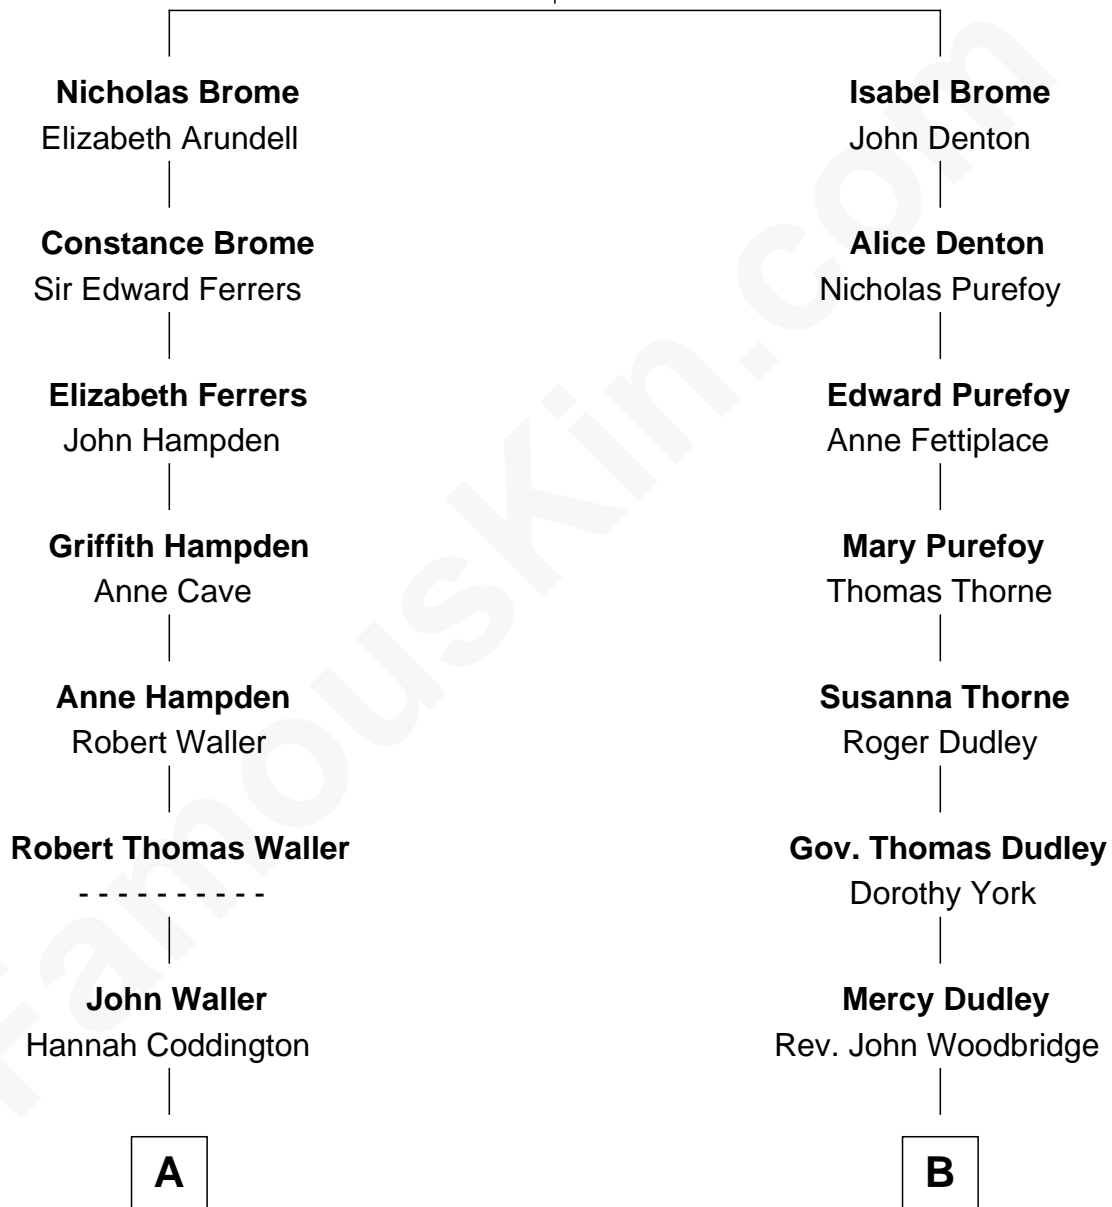

# FamousKin.com Relationship Chart of

**John McCain**

*U.S. Senator from Arizona*

15th cousin 3 times removed of

**Paget Brewster**

*TV Actress*

**John Brome**  
Beatrice Shirley

C

Galen Brewster  
Hathaway Tew

Paget Brewster  
*TV Actress*

FamousKin.com