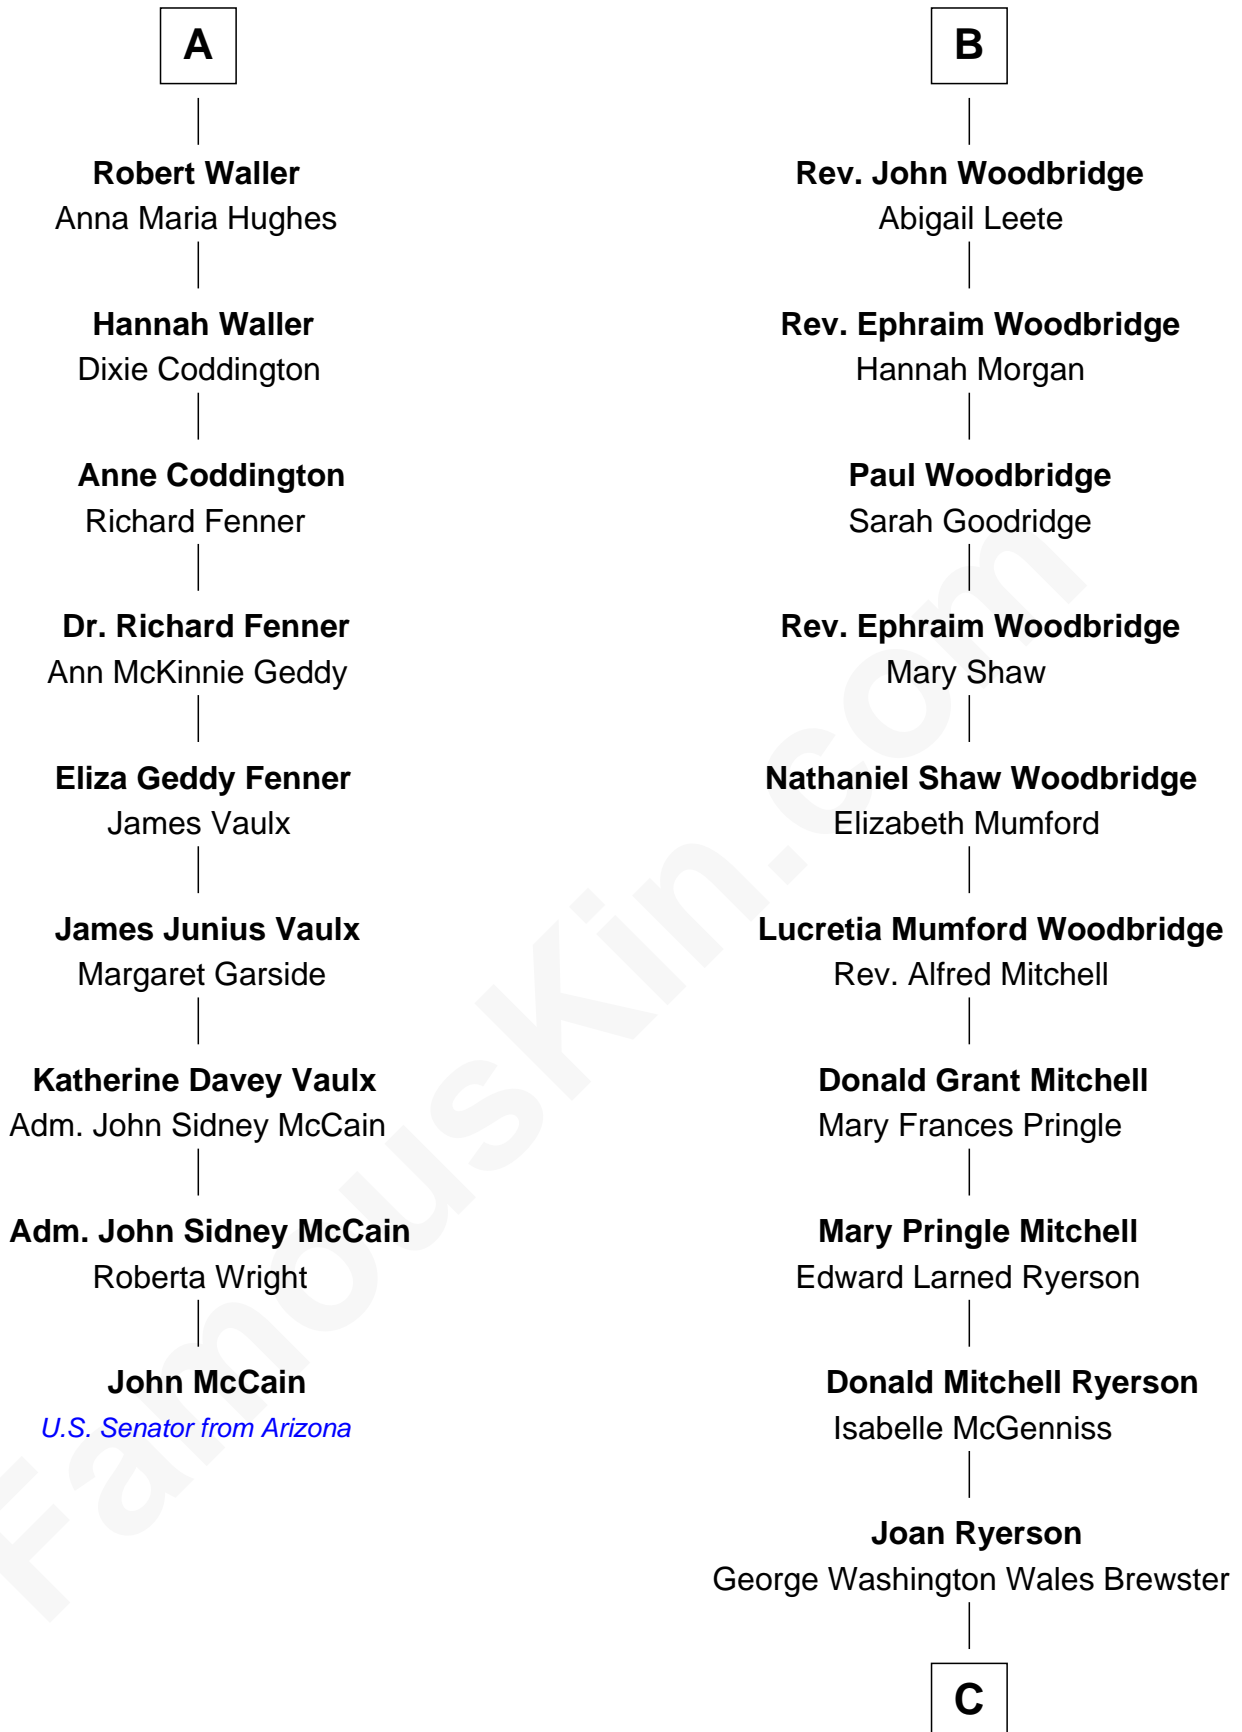

# FamousKin.com Relationship Chart of

**John McCain**

*U.S. Senator from Arizona*

15th cousin 3 times removed of

**Paget Brewster**

*TV Actress*

**John Brome**  
Beatrice Shirley

C

Galen Brewster  
Hathaway Tew

Paget Brewster  
*TV Actress*

FamousKin.com