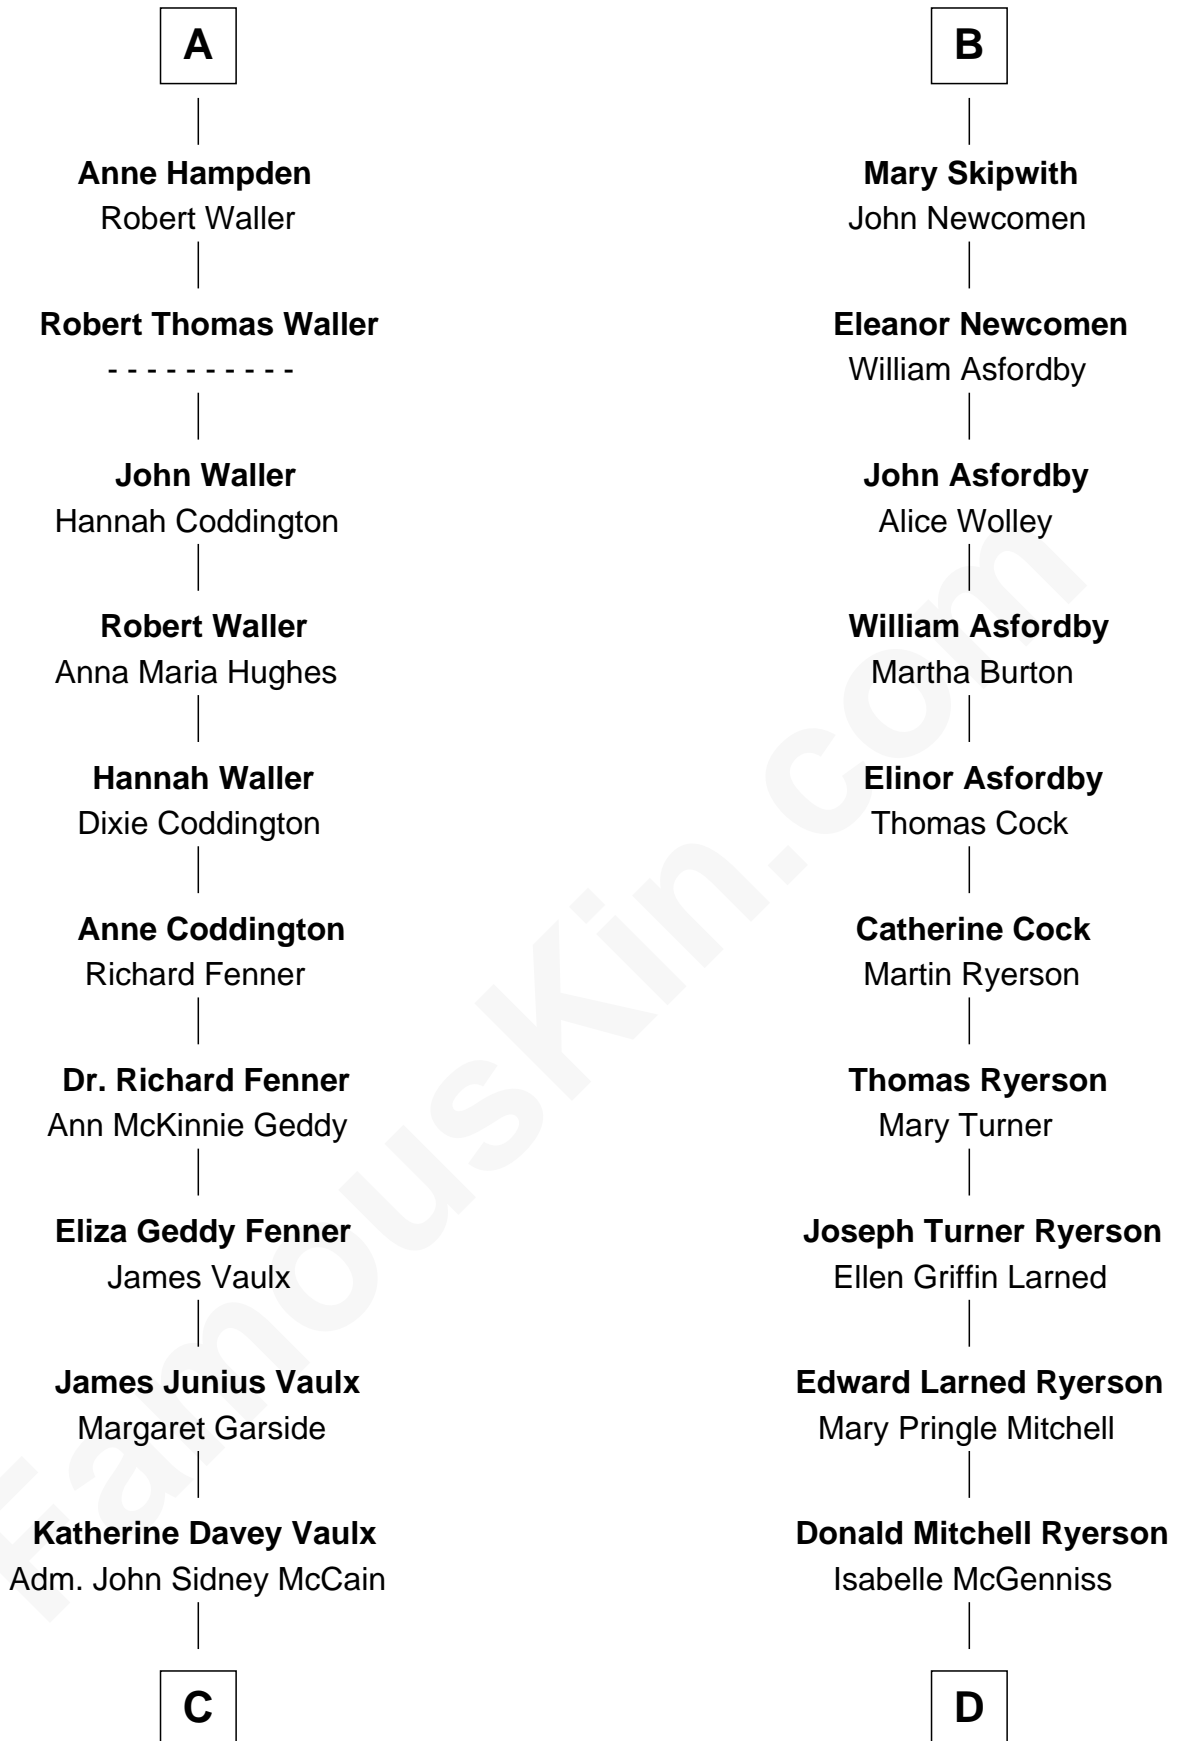

FamousKin.com Relationship Chart of

John McCain

U.S. Senator from Arizona

18th cousin 1 time removed of

Paget Brewster

TV Actress

John de Welles

Maud de Roos

Margery de Welles

Stephen le Scrope

Maude le Scrope

Sir Baldwin Freville

Elizabeth Freville

Sir Thomas Ferrers

Sir Henry Ferrers

Margaret Heckstall

Eleanor de Mowbray

Eudo de Welles

Maud de Greystoke

Sir Lionel de Welles

Joan de Waterton

Margaret de Welles

Sir Thomas Dymoke

Sir Lionel Dymoke

Joanna Griffith

Alice Dymoke

Sir William Skipwith

John Skipwith

Eleanor Kingston

B

FamousKin.com