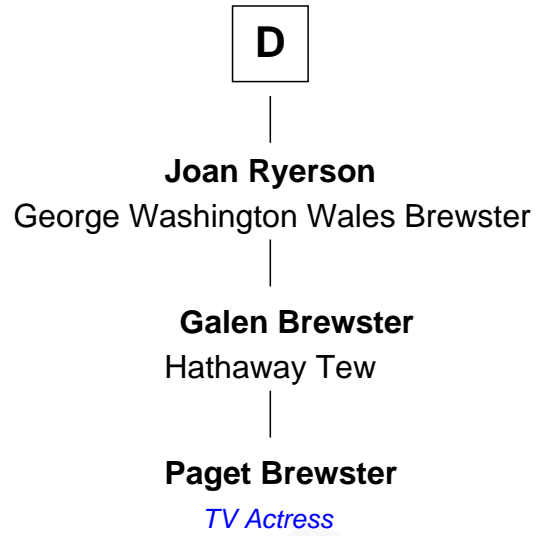

FamousKin.com Relationship Chart of

John McCain

U.S. Senator from Arizona

18th cousin 1 time removed of

Paget Brewster

TV Actress

John de Welles

Maud de Roos

Sir Edward Ferrers

Constance Brome

Elizabeth Ferrers

John Hampden

Griffith Hampden

Anne Cave

A

John de Welles

Eleanor de Mowbray

Eudo de Welles

Maud de Greystoke

Sir Lionel de Welles

Joan de Waterton

Margaret de Welles

Sir Thomas Dymoke

Sir Lionel Dymoke

Joanna Griffith

Alice Dymoke

Sir William Skipwith

John Skipwith

Eleanor Kingston

B

FamousKin.com