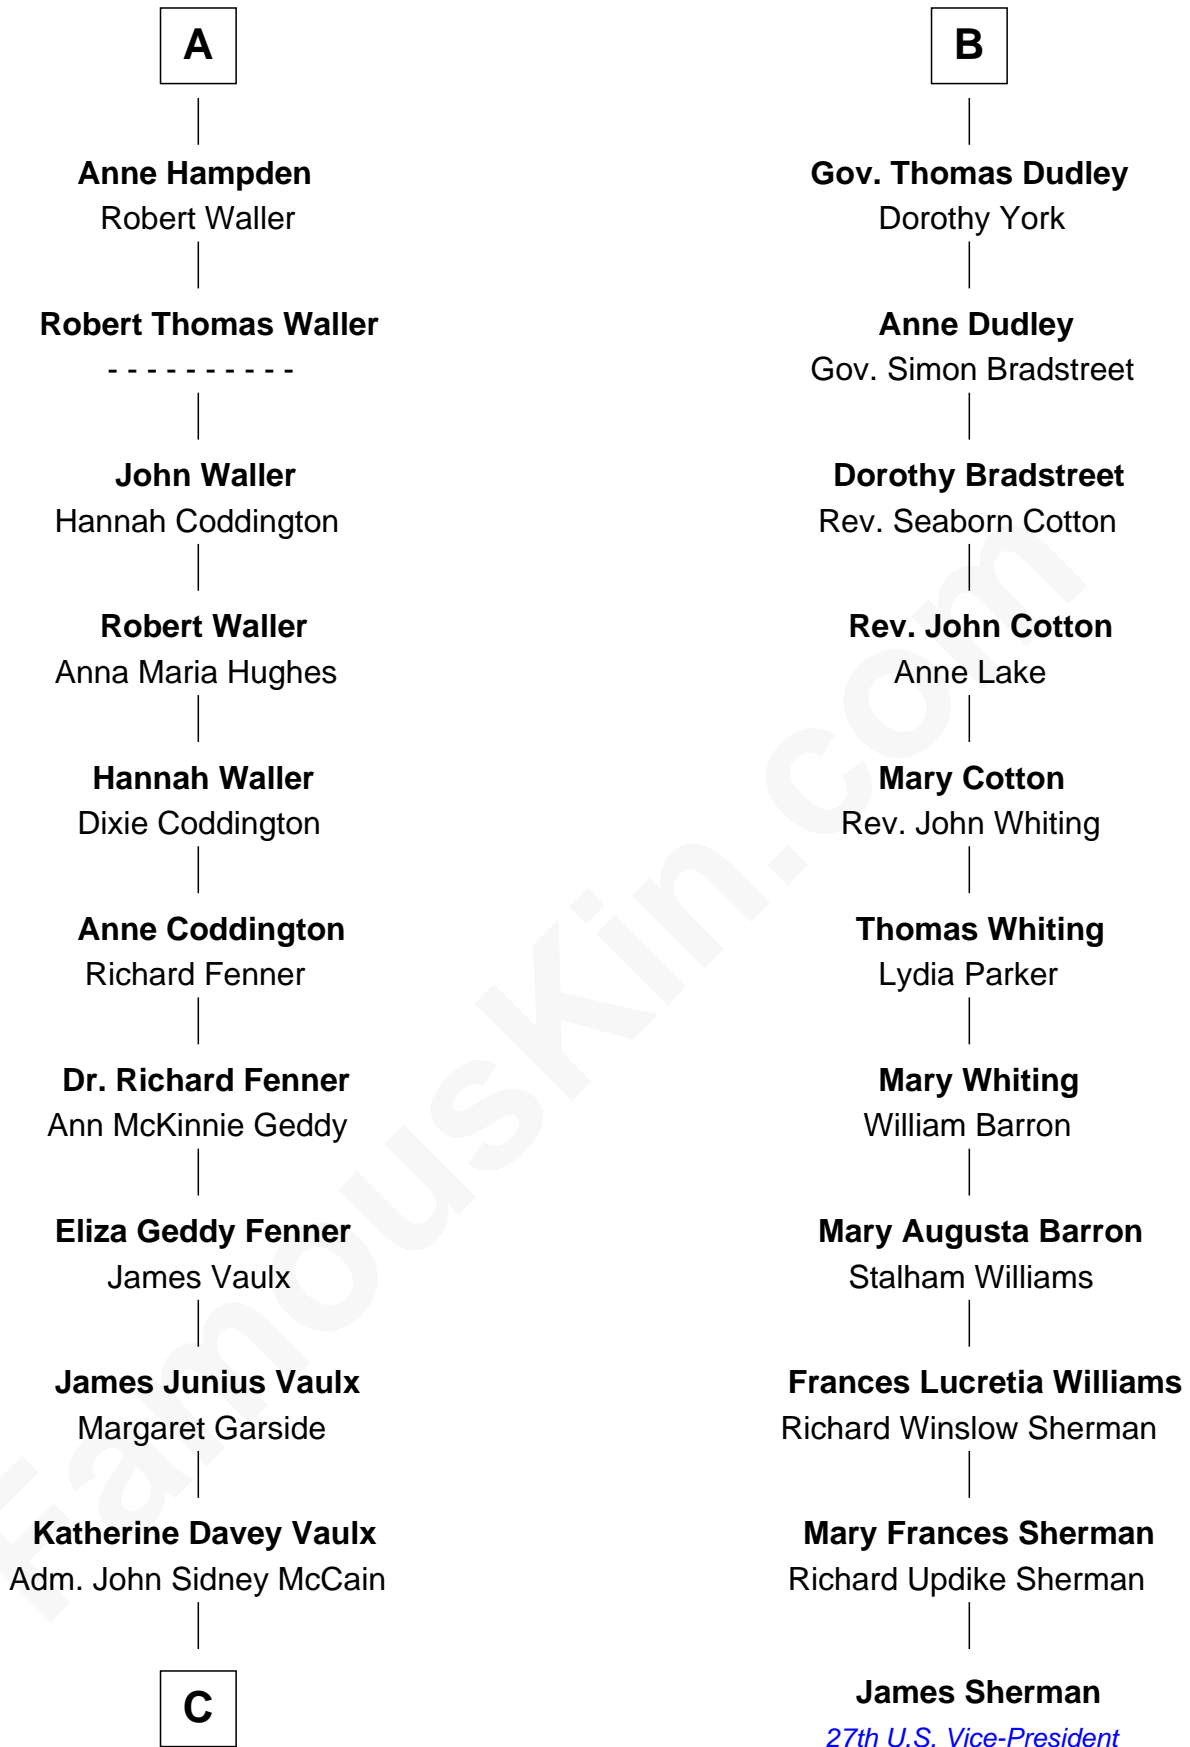

FamousKin.com Relationship Chart of

John McCain

U.S. Senator from Arizona

17th cousin 1 time removed of

James Sherman

27th U.S. Vice-President

Sir Walter Blount

Sancha de Ayala

Sir Thomas Blount

Margaret de Gresley

Sanchia Blount

Edward Langford

Alice Langford

John Stradling

Anne Stradling

Sir John Danvers

Cecily Grey

Sir Henry Dudley

----- Ashton

Probable

Roger Dudley

Susanna Thorne

B

C

Adm. John Sidney McCain

Roberta Wright

John McCain

U.S. Senator from Arizona

FamousKin.com