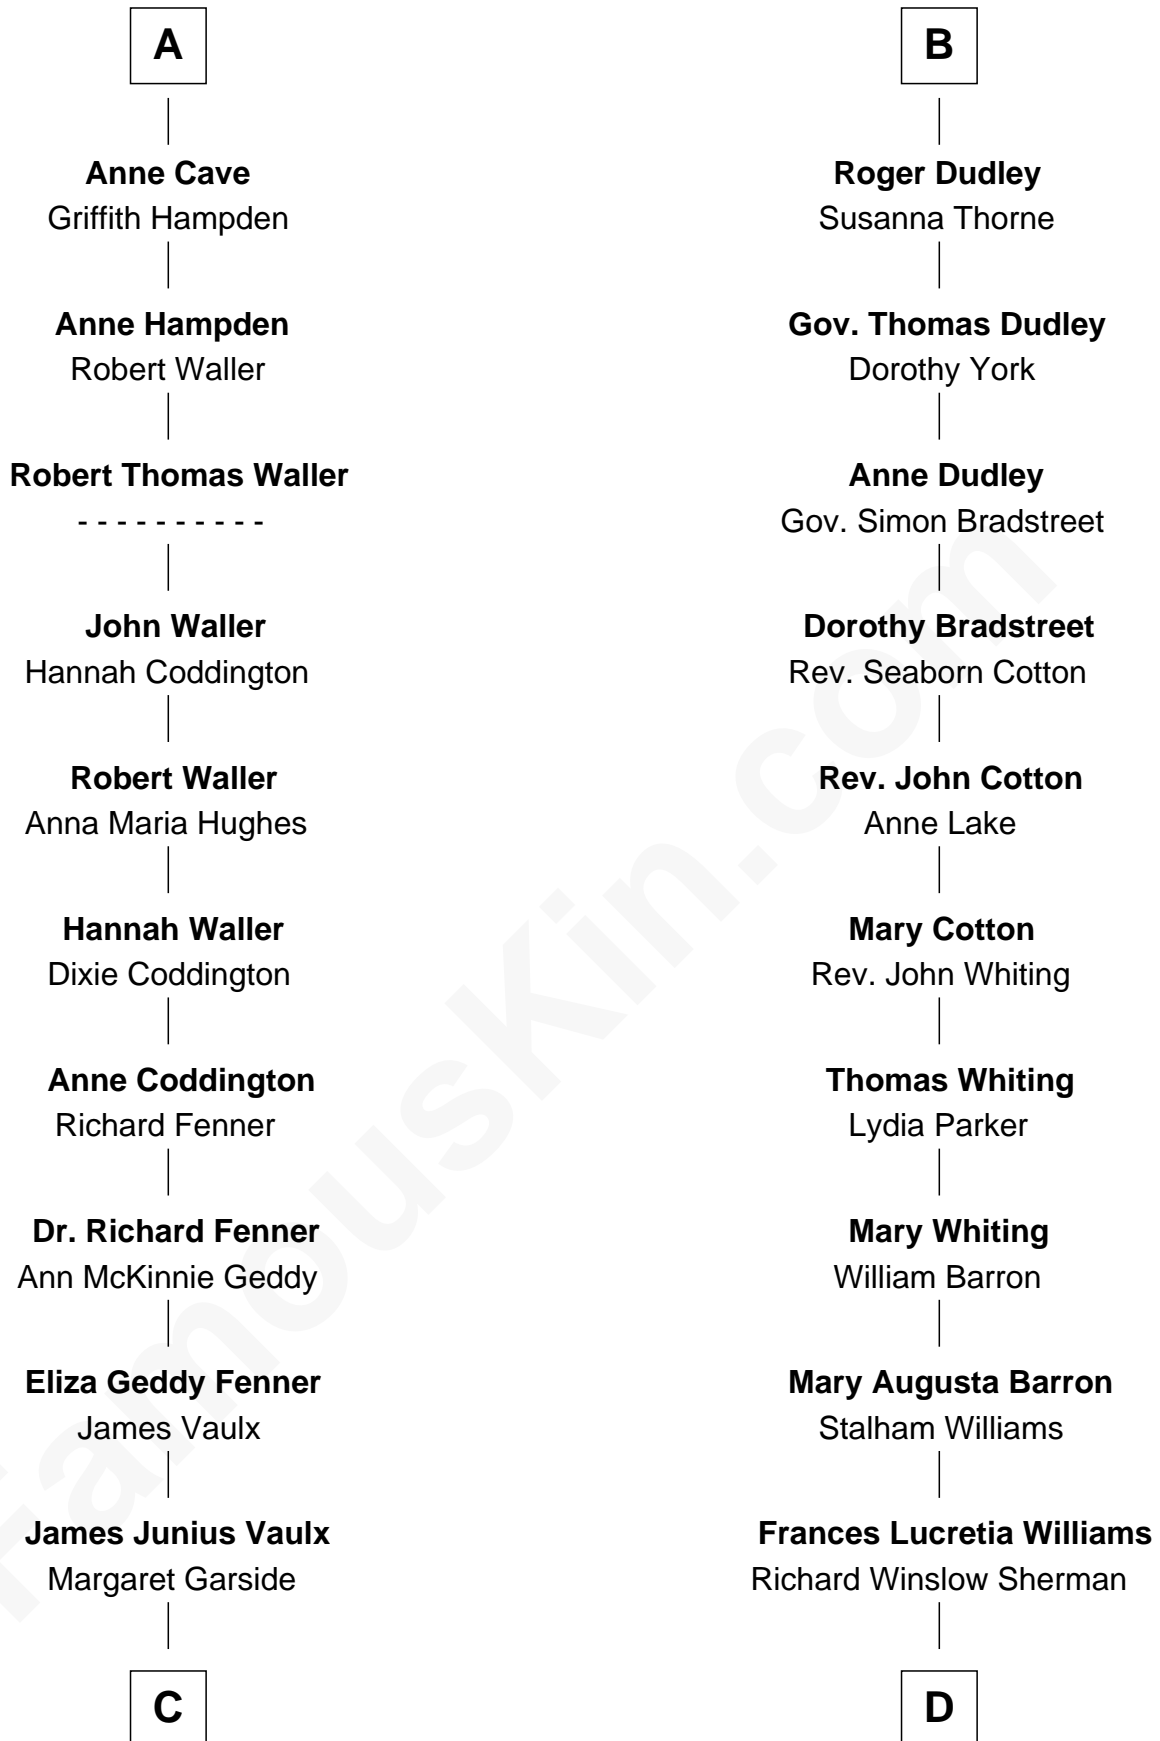

FamousKin.com Relationship Chart of

John McCain

U.S. Senator from Arizona

18th cousin 1 time removed of

James Sherman

27th U.S. Vice-President

Sir Reynold de Grey

Eleanor le Strange

C

Katherine Davey Vaultx
Adm. John Sidney McCain

Adm. John Sidney McCain
Roberta Wright

John McCain
U.S. Senator from Arizona

D

Mary Frances Sherman
Richard Updike Sherman

James Sherman
27th U.S. Vice-President