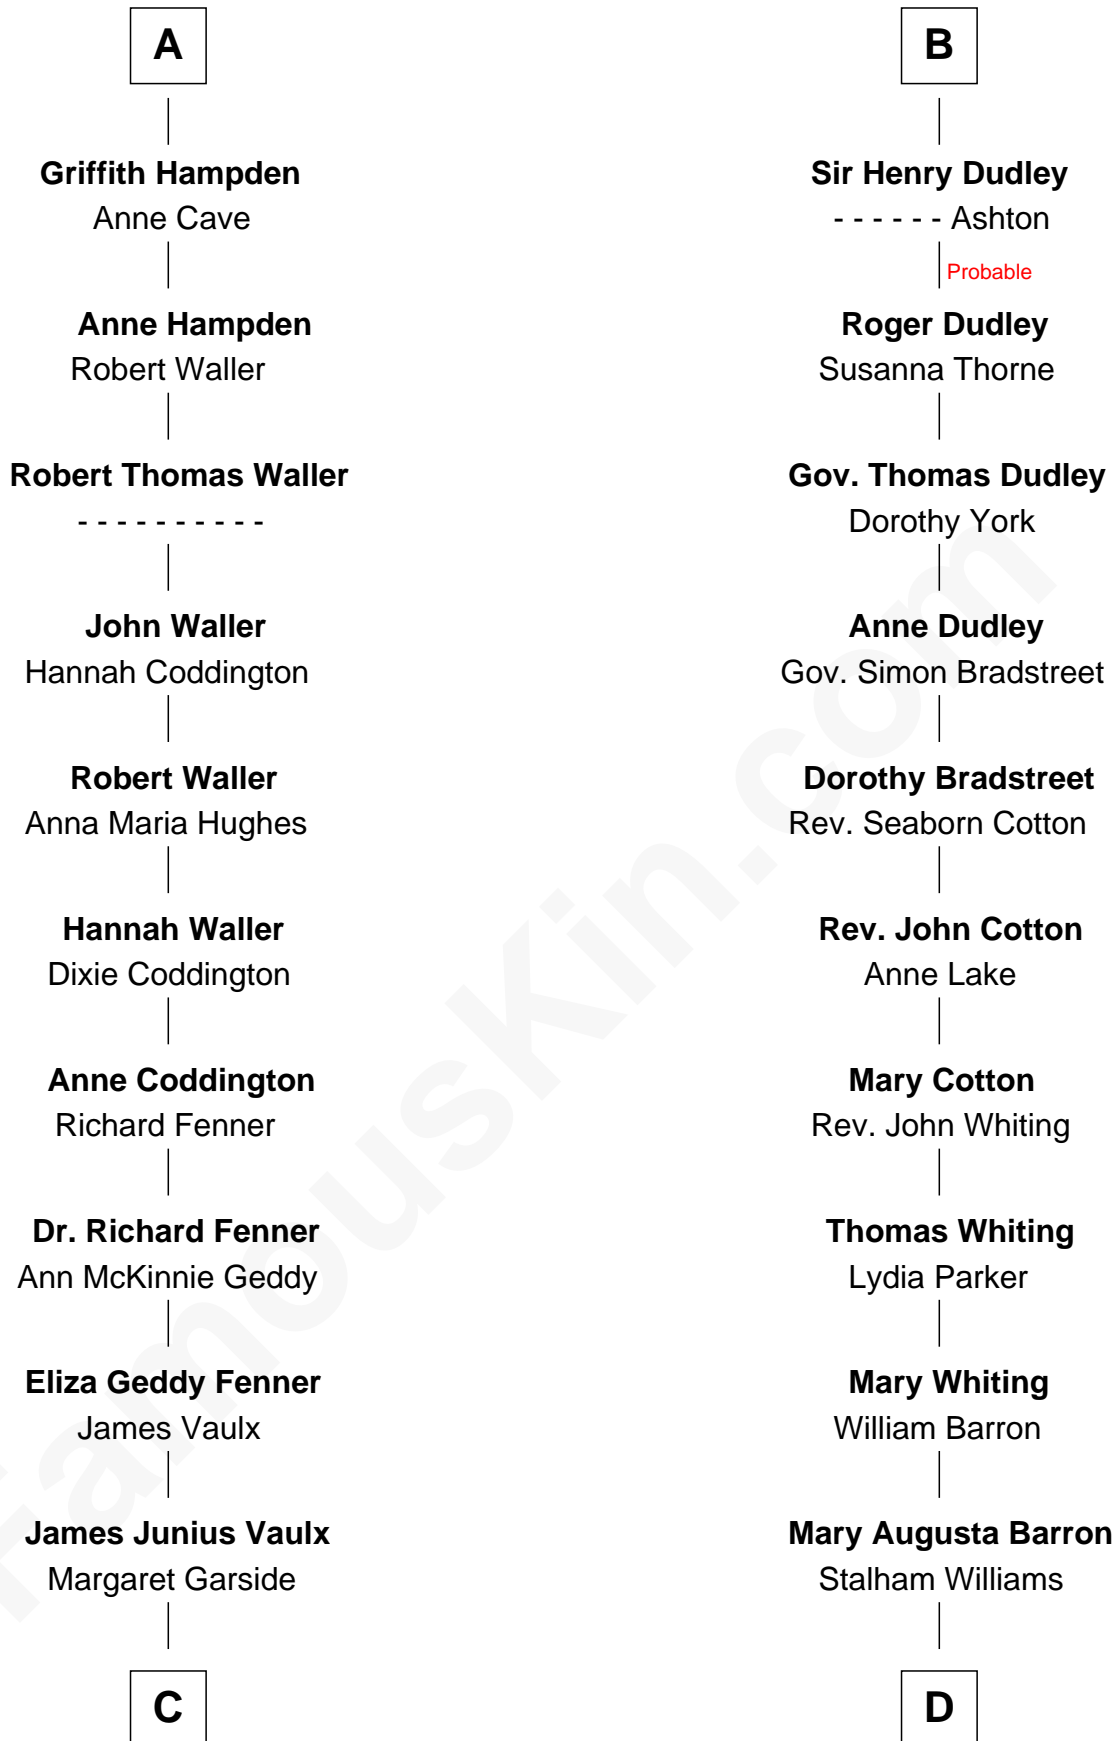

FamousKin.com Relationship Chart of

John McCain

U.S. Senator from Arizona

19th cousin of

James Sherman

27th U.S. Vice-President

Sir William de Ros
Margery de Badlesmere

C

Katherine Davey Vault
Adm. John Sidney McCain

Adm. John Sidney McCain
Roberta Wright

John McCain
U.S. Senator from Arizona

D

Frances Lucretia Williams
Richard Winslow Sherman

Mary Frances Sherman
Richard Updike Sherman