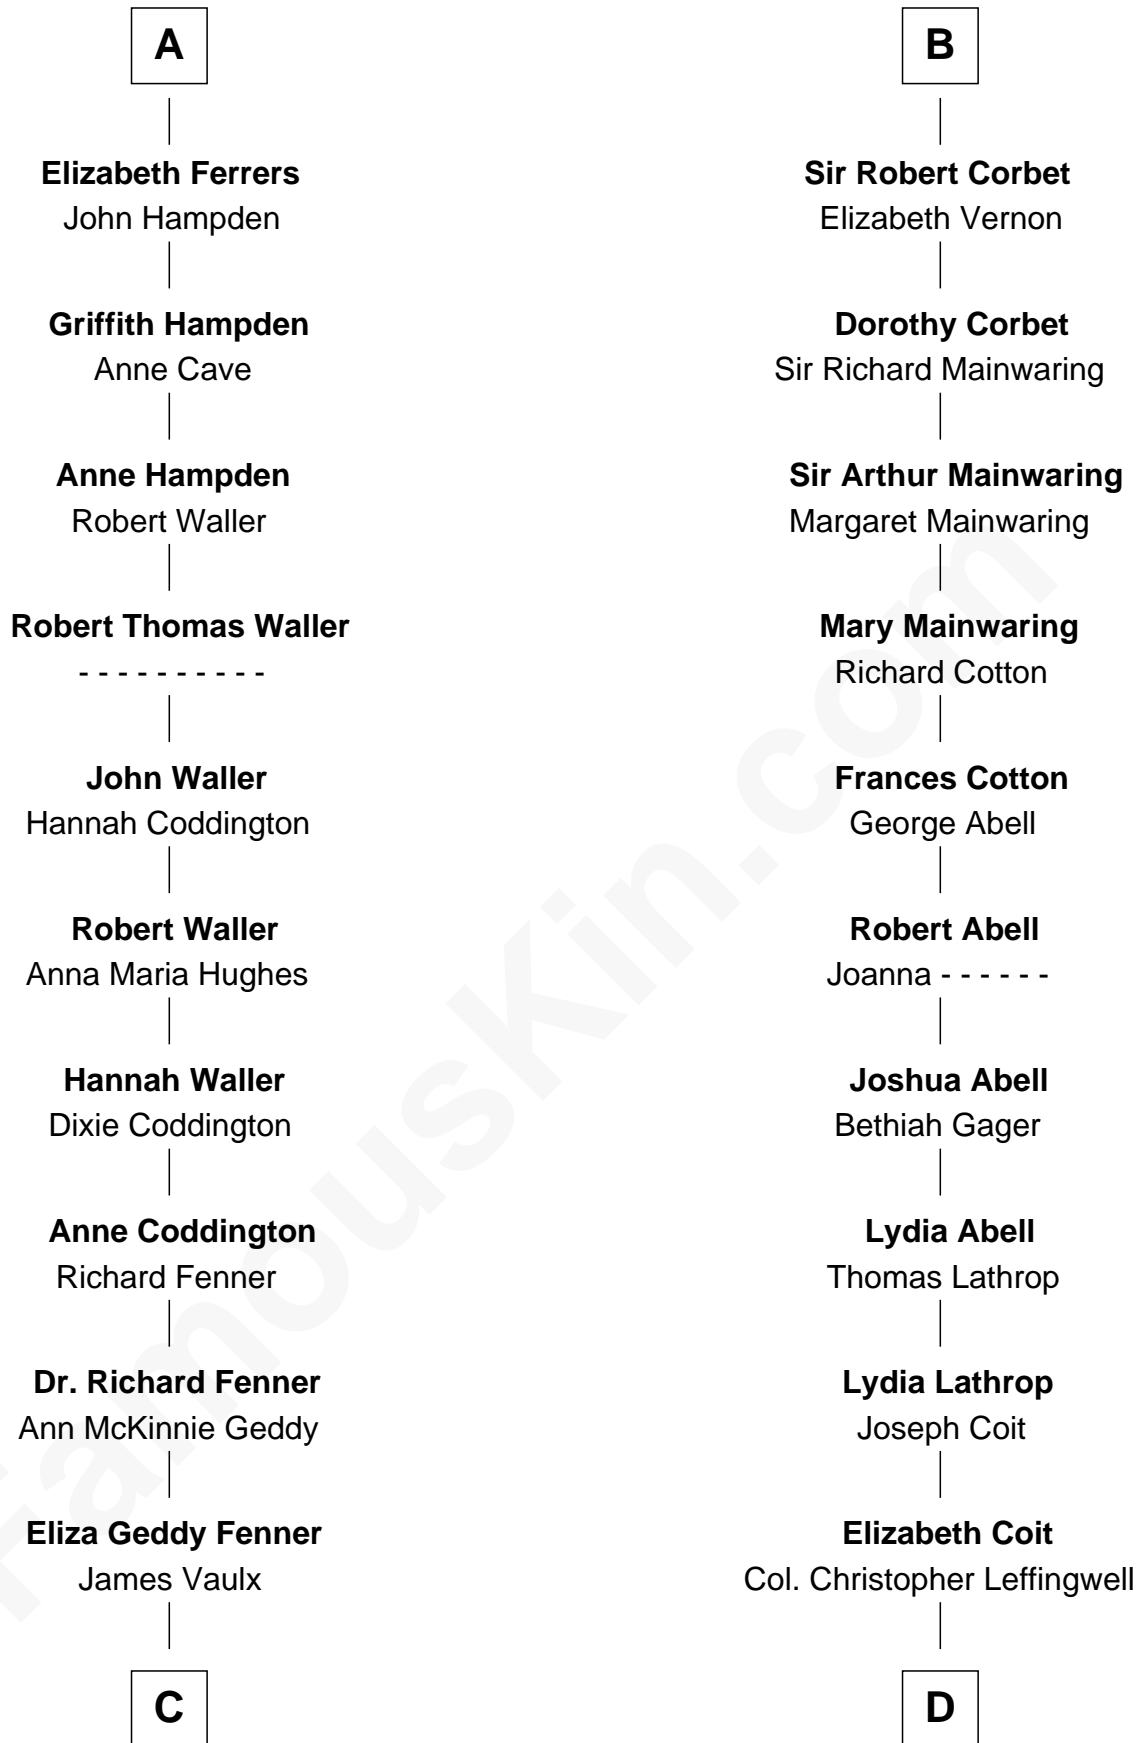

FamousKin.com Relationship Chart of

John McCain

U.S. Senator from Arizona

20th cousin 1 time removed of

Allen Dulles

5th Director of the C.I.A.

Sir Thebaud de Verdun

C

James Junius Vaulx

Margaret Garside

Katherine Davey Vaulx

Adm. John Sidney McCain

Adm. John Sidney McCain

Roberta Wright

John McCain

U.S. Senator from Arizona

D

Joanna Leffingwell

Charles Lathrop

Harriet Wadsworth Lathrop

Rev. Miron Winslow

Harriet Lathrop Winslow

Rev. John Welsh Dulles

Allen Macy Dulles