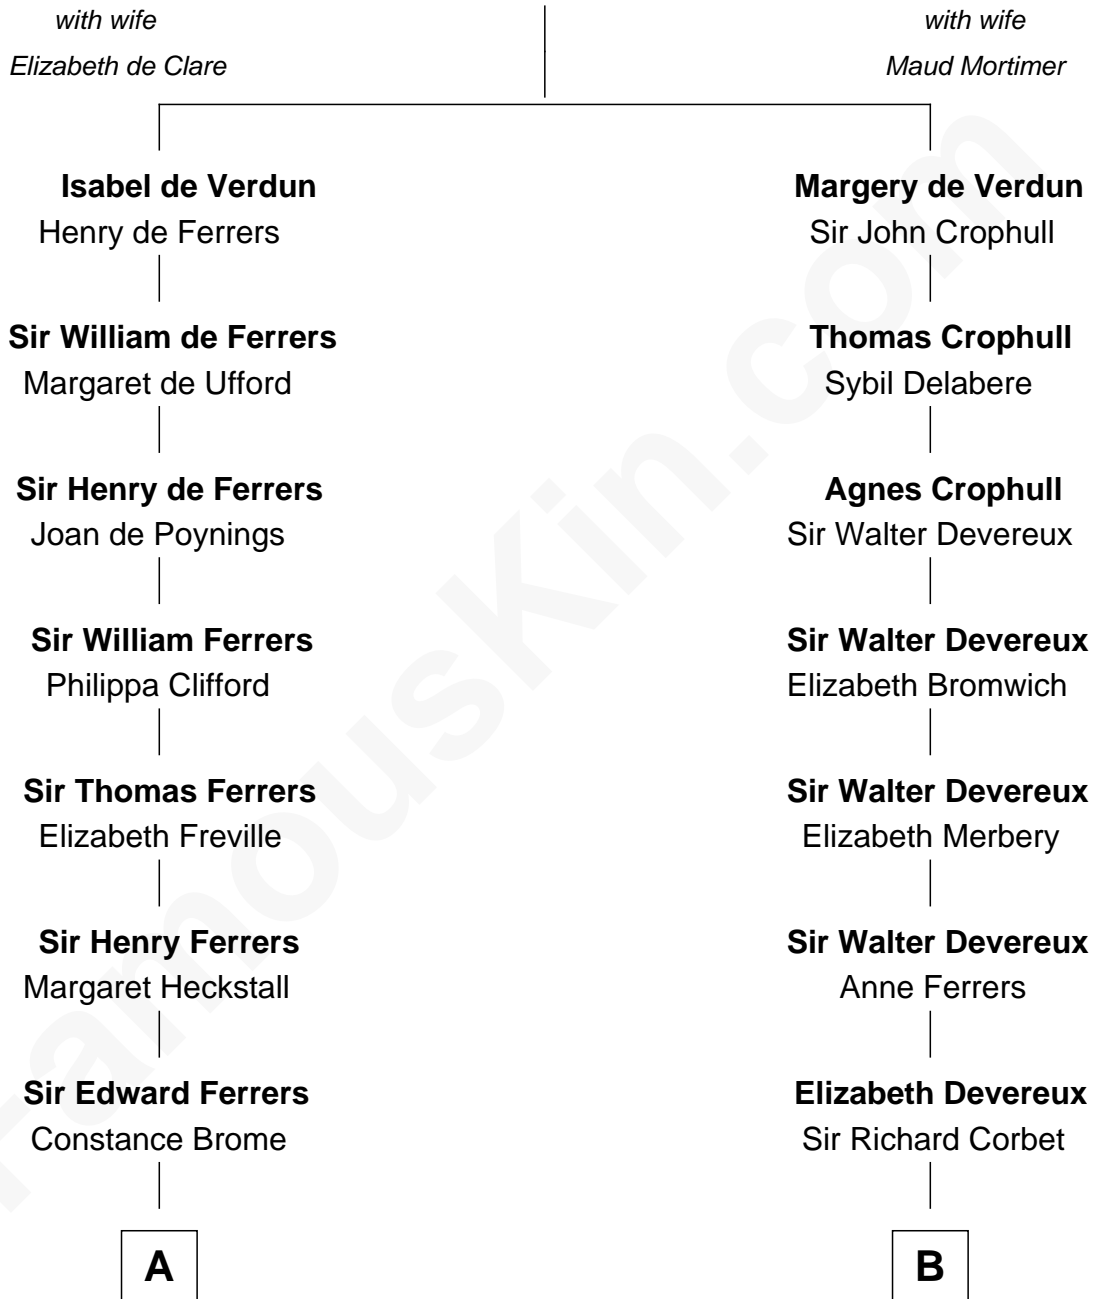

FamousKin.com Relationship Chart of

John McCain

U.S. Senator from Arizona

20th cousin 1 time removed of

Allen Dulles

5th Director of the C.I.A.

Sir Thebaud de Verdun

C

James Junius Vaulx

Margaret Garside

Katherine Davey Vaulx

Adm. John Sidney McCain

Adm. John Sidney McCain

Roberta Wright

John McCain

U.S. Senator from Arizona