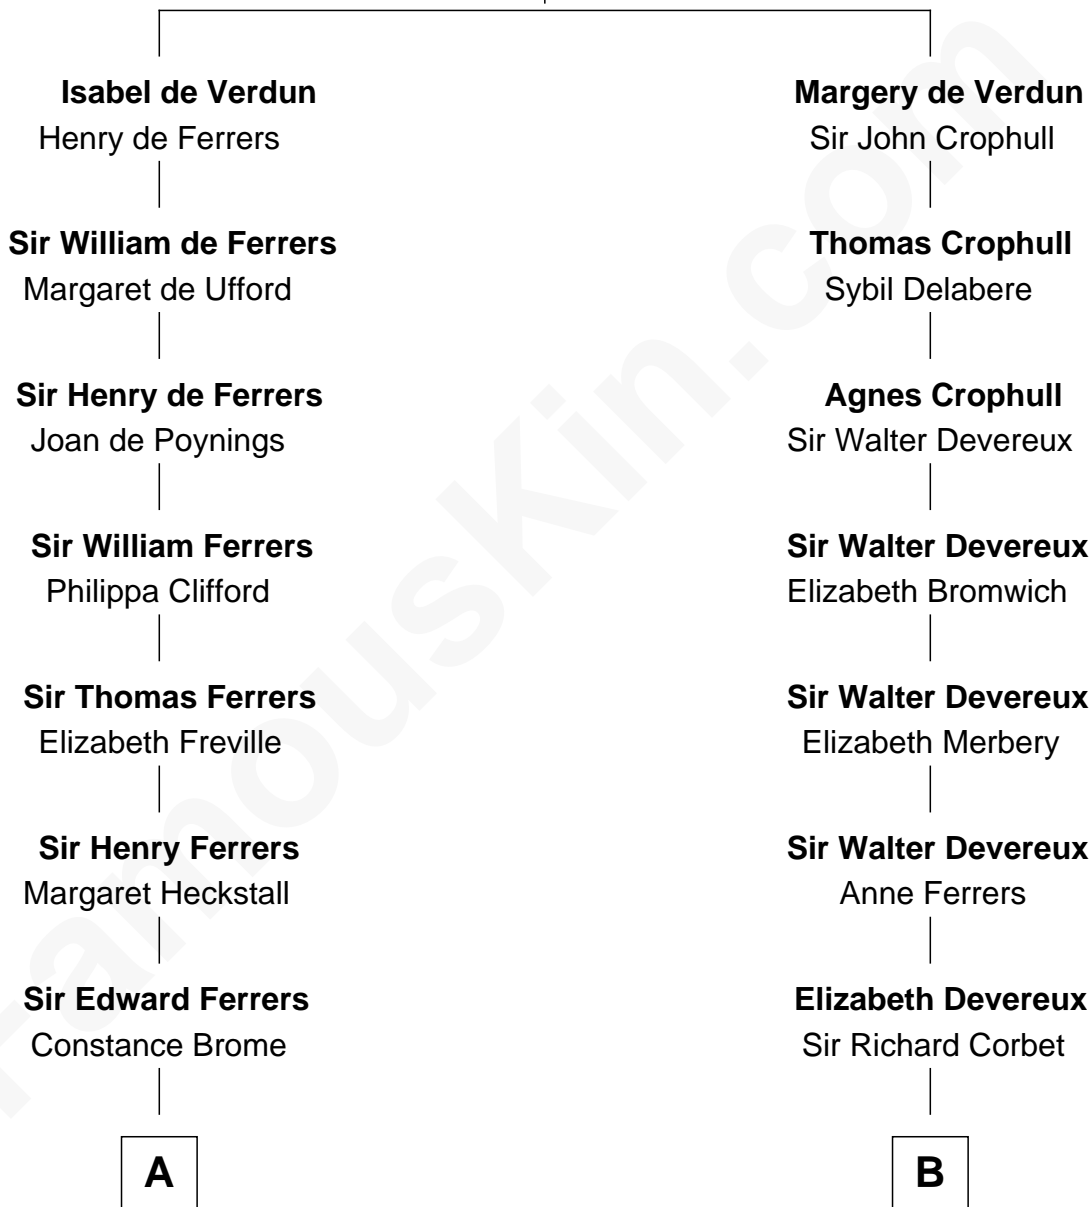

Sir Thebaud de Verdun

*with wife
Elizabeth de Clare*

*with wife
Maud Mortimer*