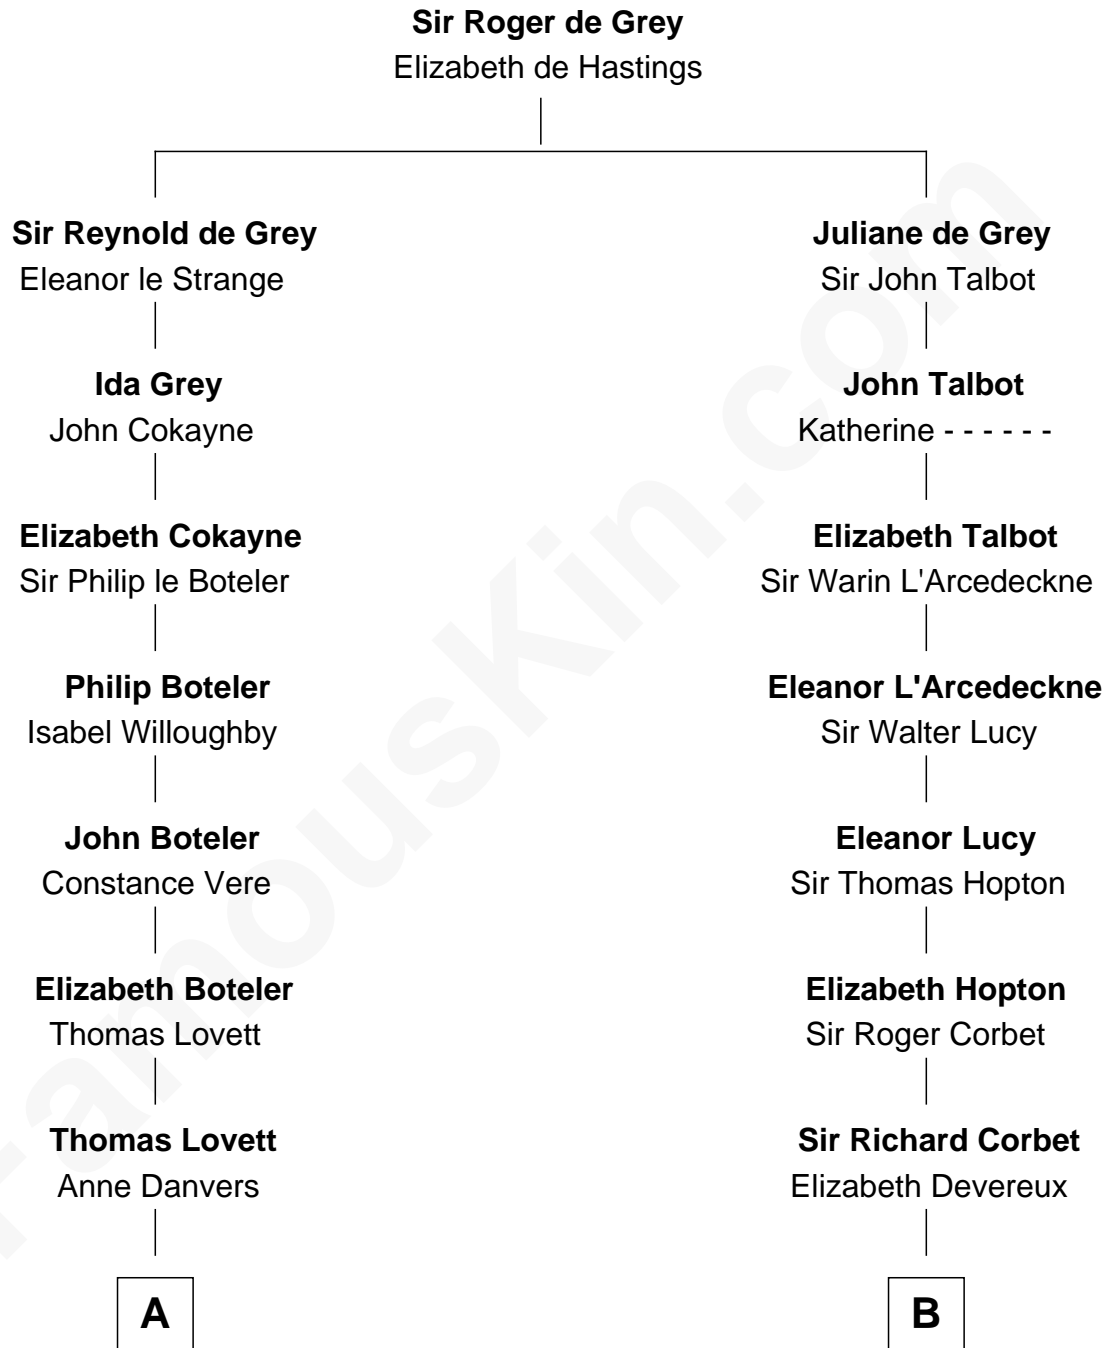

FamousKin.com

Relationship Chart of

John McCain

U.S. Senator from Arizona

20th cousin 1 time removed of

John Foster Dulles

52nd U.S. Secretary of State