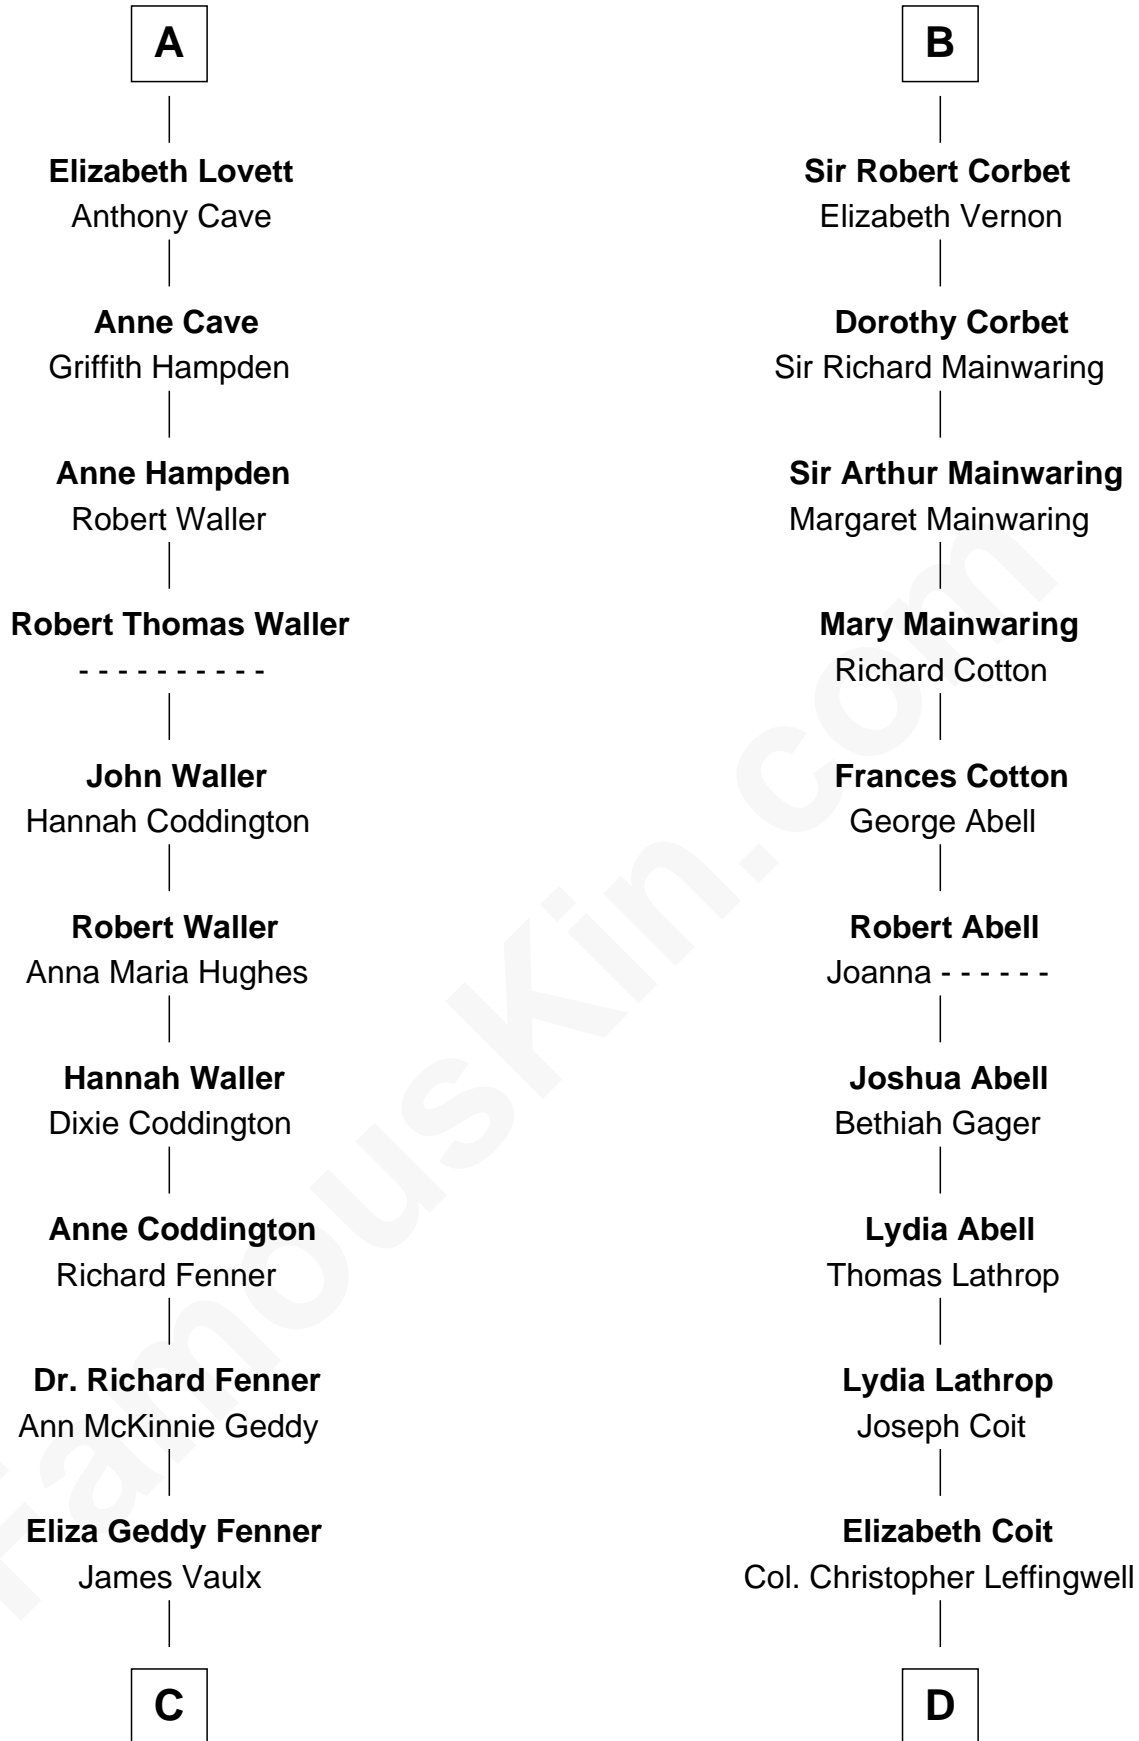

## Relationship Chart of

### John McCain

*U.S. Senator from Arizona*

20th cousin 1 time removed of

### John Foster Dulles

*52nd U.S. Secretary of State*

**C**

**James Junius Vaulx**

Margaret Garside

**Katherine Davey Vaulx**

Adm. John Sidney McCain

**Adm. John Sidney McCain**