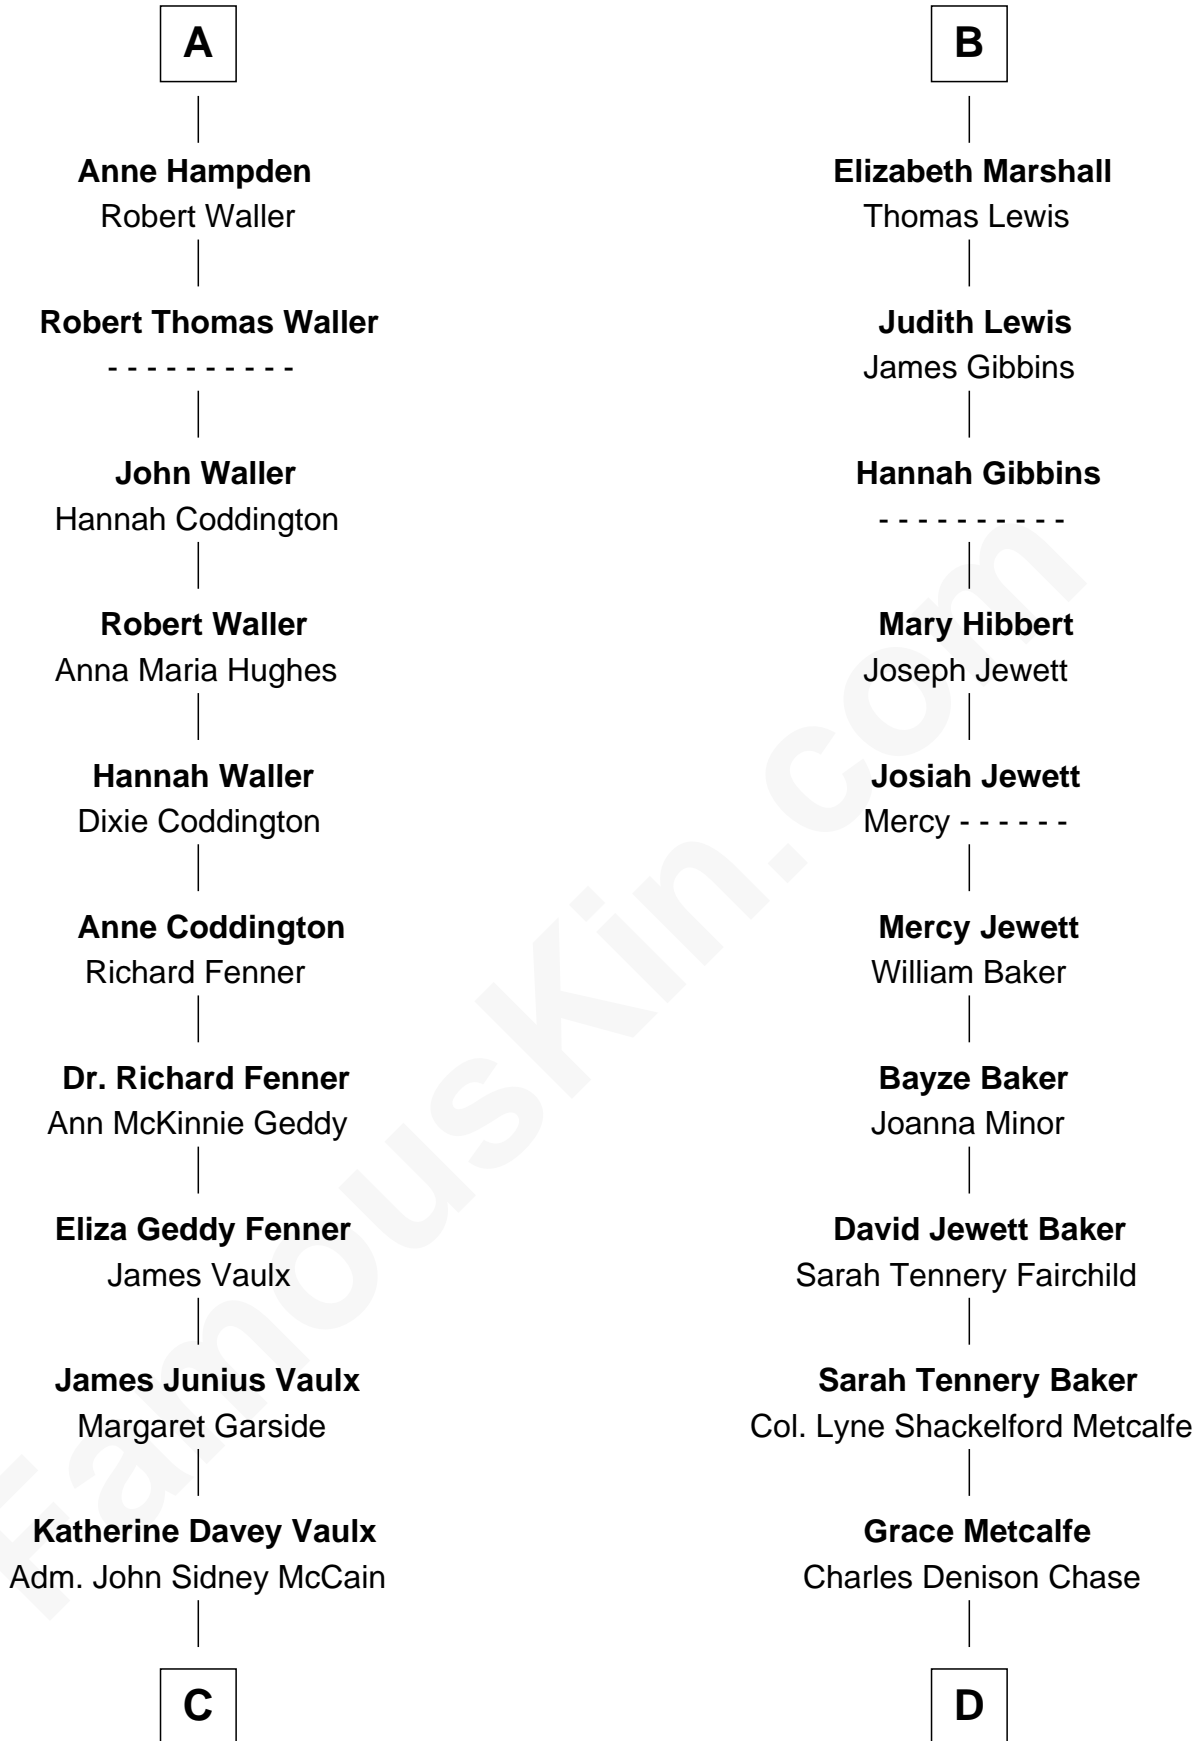

# FamousKin.com Relationship Chart of

**John McCain**

*U.S. Senator from Arizona*

18th cousin 1 time removed of

**Chevy Chase**

*Comedian, Actor and Writer*

**Sir Walter Blount**

Sancha de Ayala

**Sir Thomas Blount**

Margaret de Gresley

**Sanchia Blount**

Edward Langford

**Alice Langford**

John Stradling

**Anne Stradling**

Sir John Danvers

Sir John Sutton

**Sir John Sutton**

Elizabeth Berkeley

**Eleanor Sutton**

Sir Henry Beaumont

**Constance Beaumont**

John Mytton

**Joyce Mytton**

John Harpersfield

**Edward Harpersfield alias Mytton**

Anne Skrimshire

**Katherine Mytton**

Roger Marshall

**B**

Chevy Chase photo by [Alan Light](#) (CC BY 2.0)