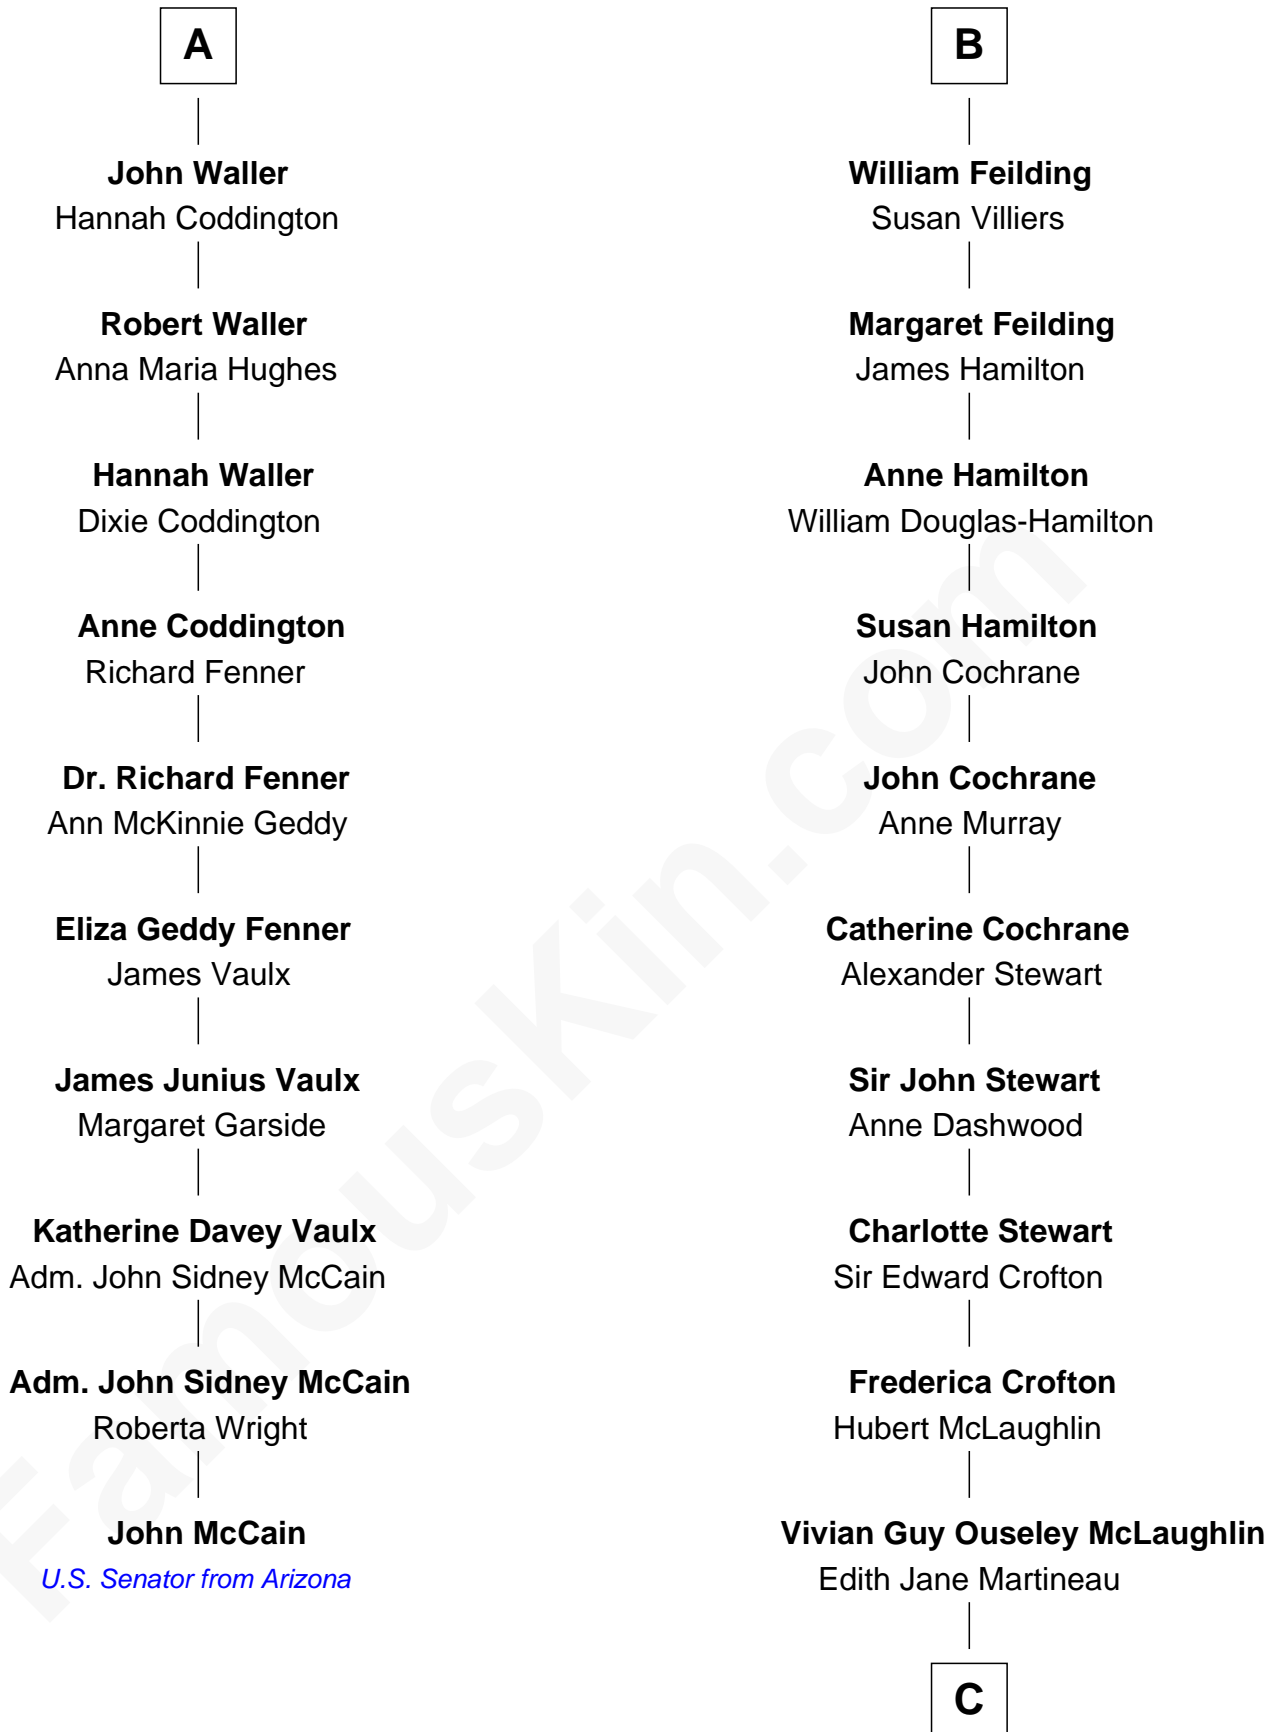

# FamousKin.com Relationship Chart of

**John McCain**

*U.S. Senator from Arizona*

16th cousin 3 times removed of

**Guy Ritchie**

*British Filmmaker*

**Sir Baldwin Freville**

Maude le Scrope

**C**

**Doris Margaretta McLaughlin**

Stuart John Ritchie

**John Vivian Ritchie**

Amber Mary Parkinson

**Guy Ritchie**

*British Filmmaker*

FamousKin.com