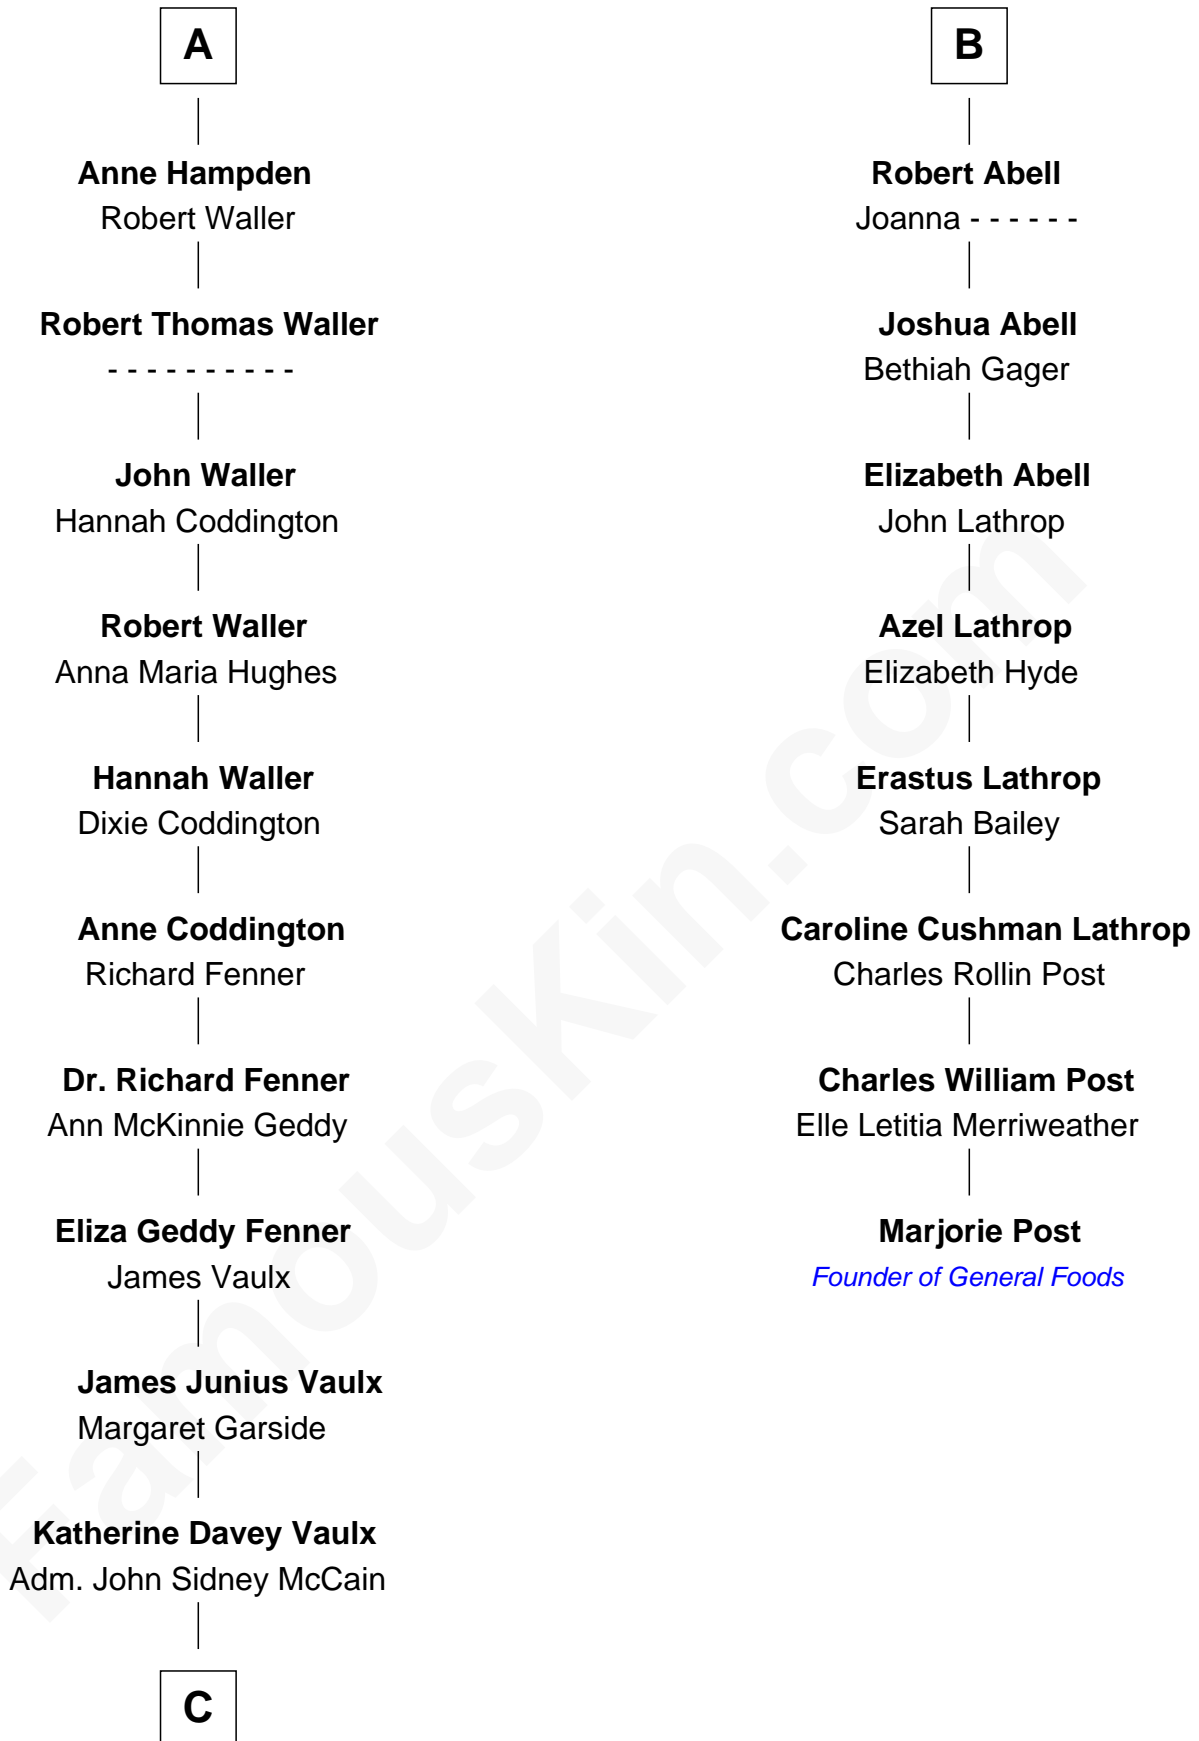

FamousKin.com Relationship Chart of

John McCain

U.S. Senator from Arizona

14th cousin 4 times removed of

Marjorie Post

Founder of General Foods

Sir Walter Blount

Sancha de Ayala

Mary Onley

Richard Cotton

Mary Mainwaring

Frances Cotton

George Abell

B

C

Adm. **John Sidney McCain**