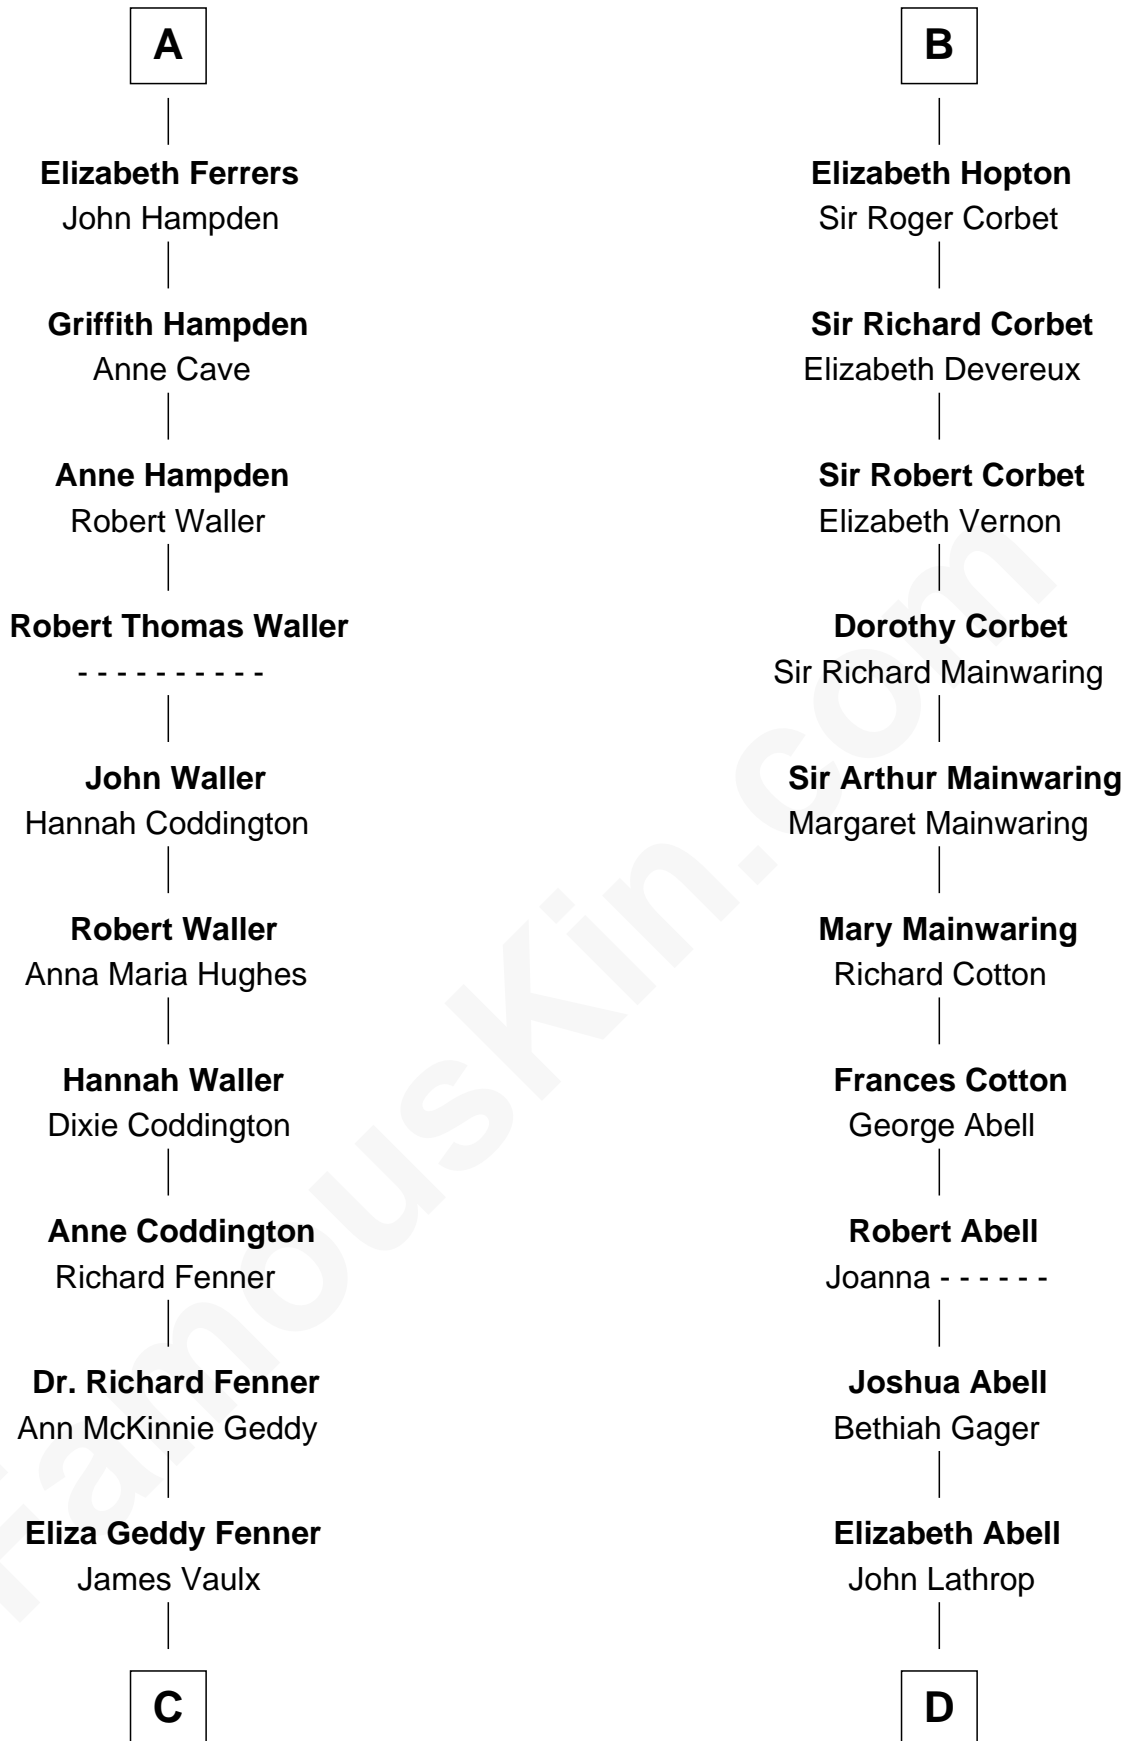

FamousKin.com Relationship Chart of

John McCain

U.S. Senator from Arizona

20th cousin 1 time removed of

Marjorie Post

Founder of General Foods

C

James Junius Vaulx

Margaret Garside

Katherine Davey Vaulx

Adm. John Sidney McCain

Adm. John Sidney McCain

Roberta Wright

John McCain

U.S. Senator from Arizona

D

Azel Lathrop

Elizabeth Hyde

Erastus Lathrop

Sarah Bailey

Caroline Cushman Lathrop

Charles Rollin Post

Charles William Post

Elle Letitia Merriweather