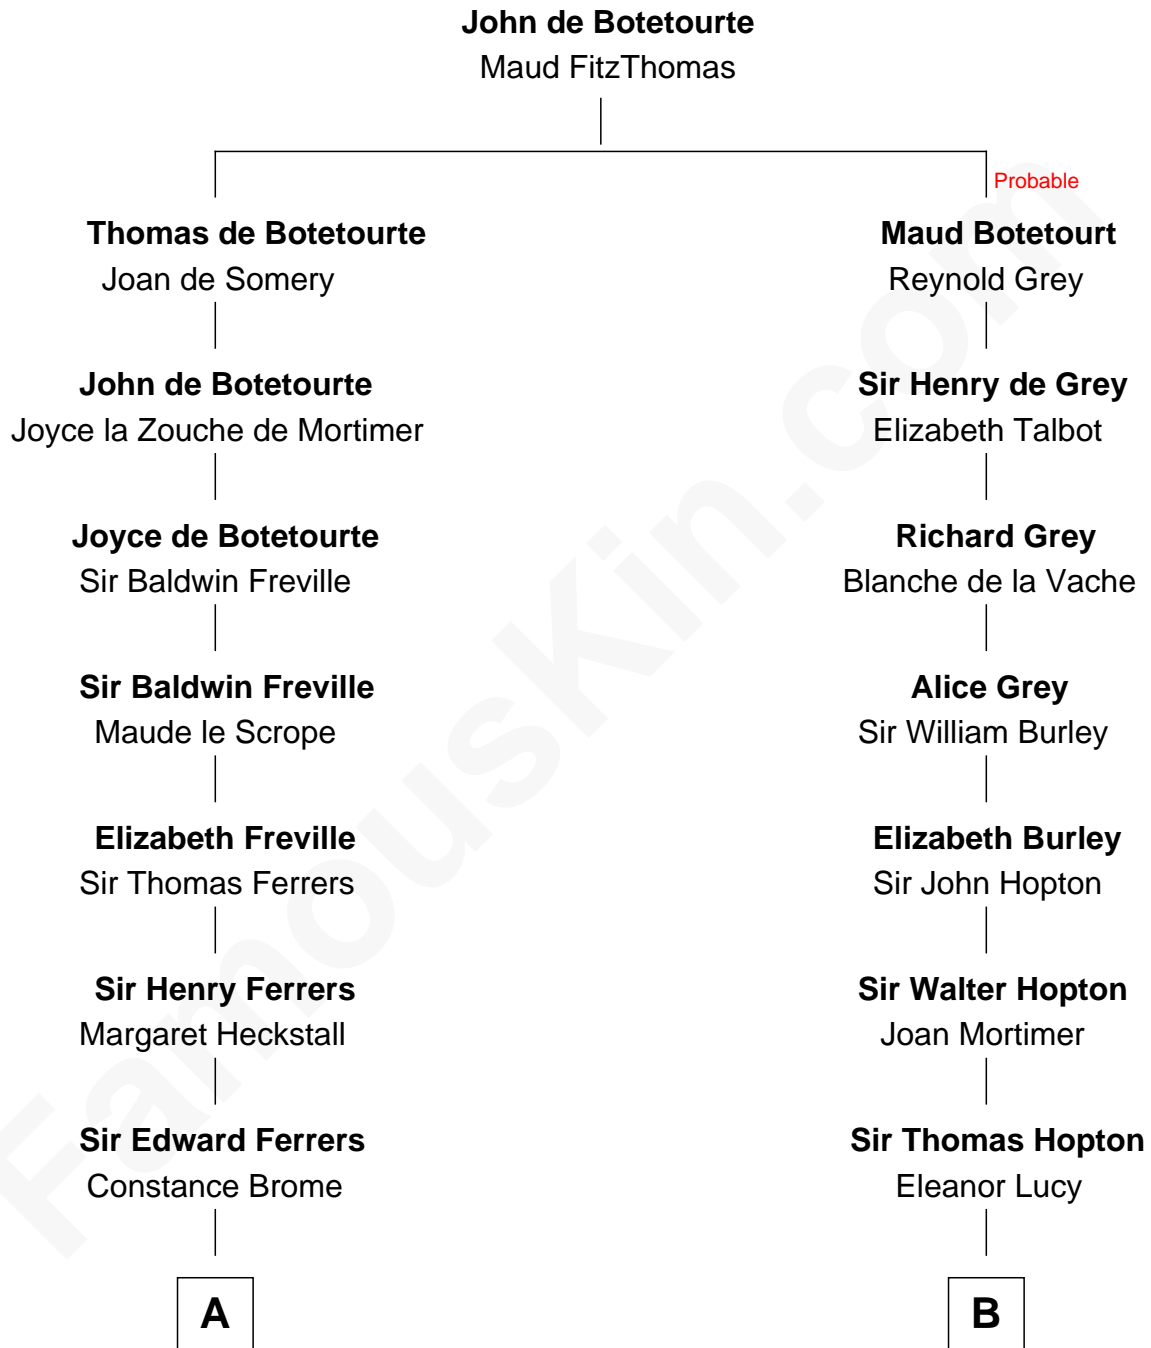

FamousKin.com Relationship Chart of

John McCain

U.S. Senator from Arizona

20th cousin 1 time removed of

Marjorie Post

Founder of General Foods

C

James Junius Vaulx

Margaret Garside

Katherine Davey Vaulx

Adm. John Sidney McCain

Adm. John Sidney McCain

Roberta Wright

John McCain

U.S. Senator from Arizona

D

Azel Lathrop

Elizabeth Hyde

Erastus Lathrop

Sarah Bailey

Caroline Cushman Lathrop

Charles Rollin Post

Charles William Post

Elle Letitia Merriweather