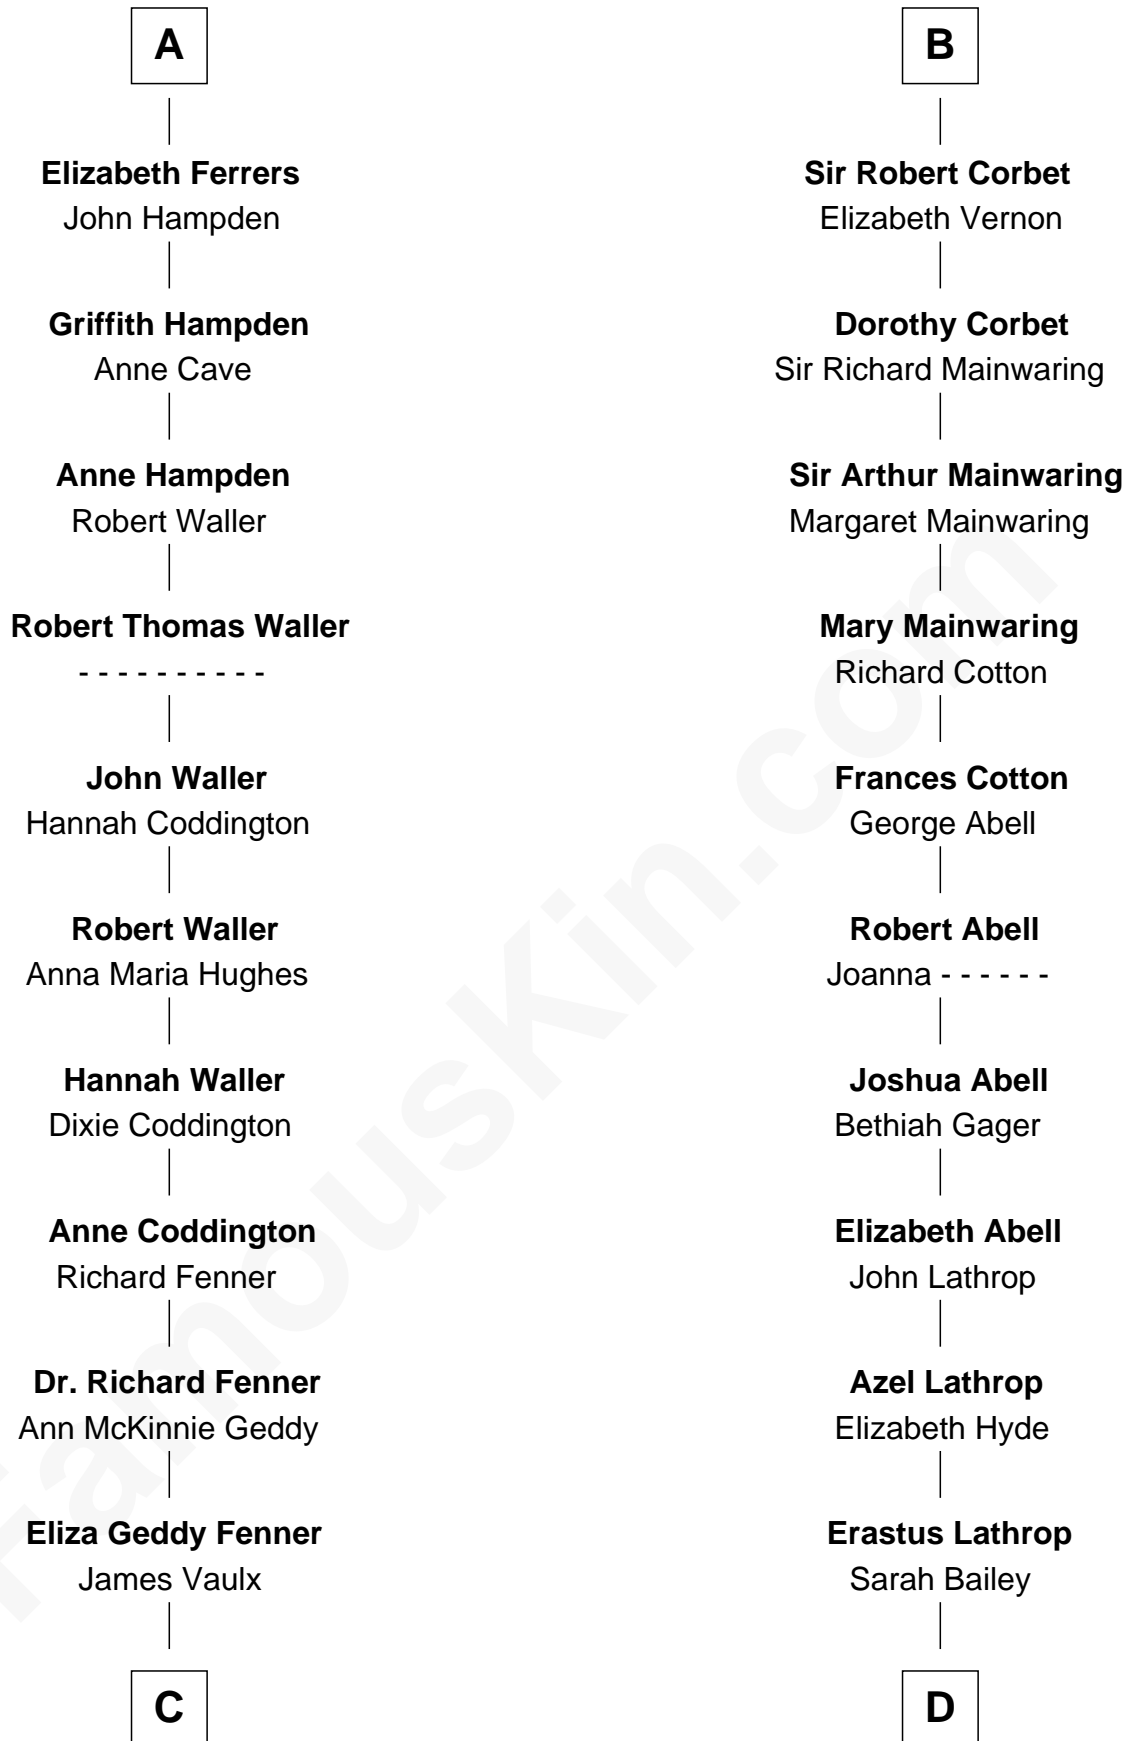

FamousKin.com Relationship Chart of

John McCain

U.S. Senator from Arizona

19th cousin 1 time removed of

Marjorie Post

Founder of General Foods

Sir Thebaud de Verdun

with wife
Elizabeth de Clare

Elizabeth Bromwich

Sir Thomas Ferrers

Elizabeth Freville

Sir Walter Devereux

Elizabeth Merbery

Sir Henry Ferrers

Margaret Heckstall

Sir Walter Devereux

Anne Ferrers

Sir Edward Ferrers

Constance Brome

Elizabeth Devereux

Sir Richard Corbet

A

B

C

James Junius Vaulx

Margaret Garside

Katherine Davey Vaulx

Adm. John Sidney McCain

Adm. John Sidney McCain

Roberta Wright

John McCain

U.S. Senator from Arizona