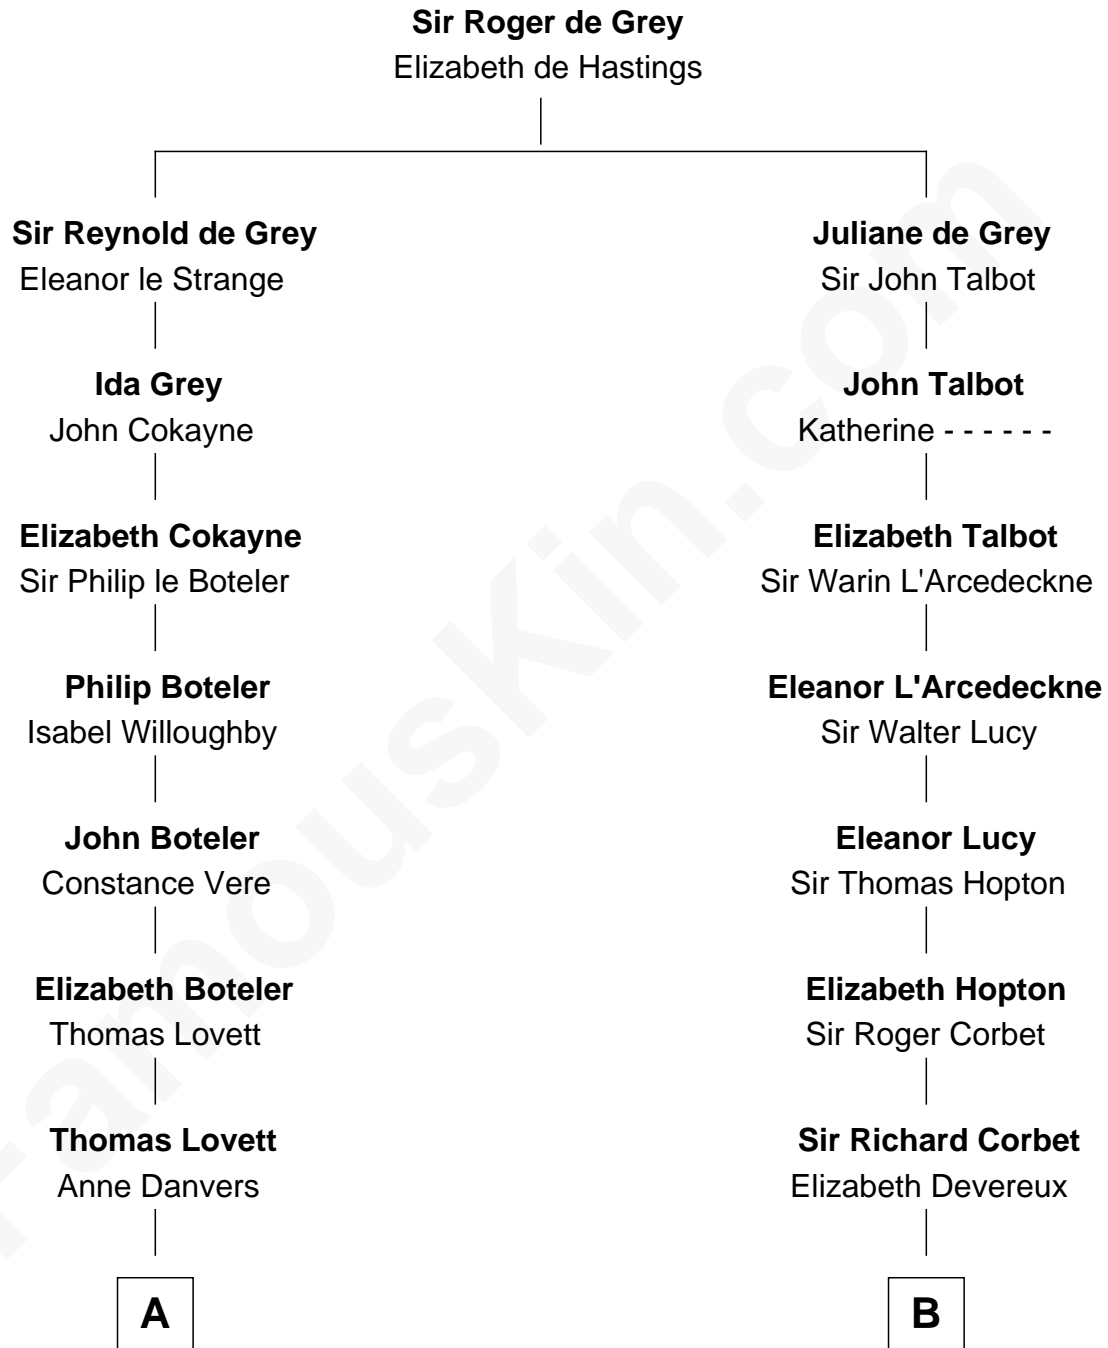

FamousKin.com Relationship Chart of

John McCain

U.S. Senator from Arizona

19th cousin 1 time removed of

Marjorie Post

Founder of General Foods

C

James Junius Vaulx

Margaret Garside

Katherine Davey Vaulx

Adm. John Sidney McCain

Adm. John Sidney McCain

Roberta Wright

John McCain

U.S. Senator from Arizona

D