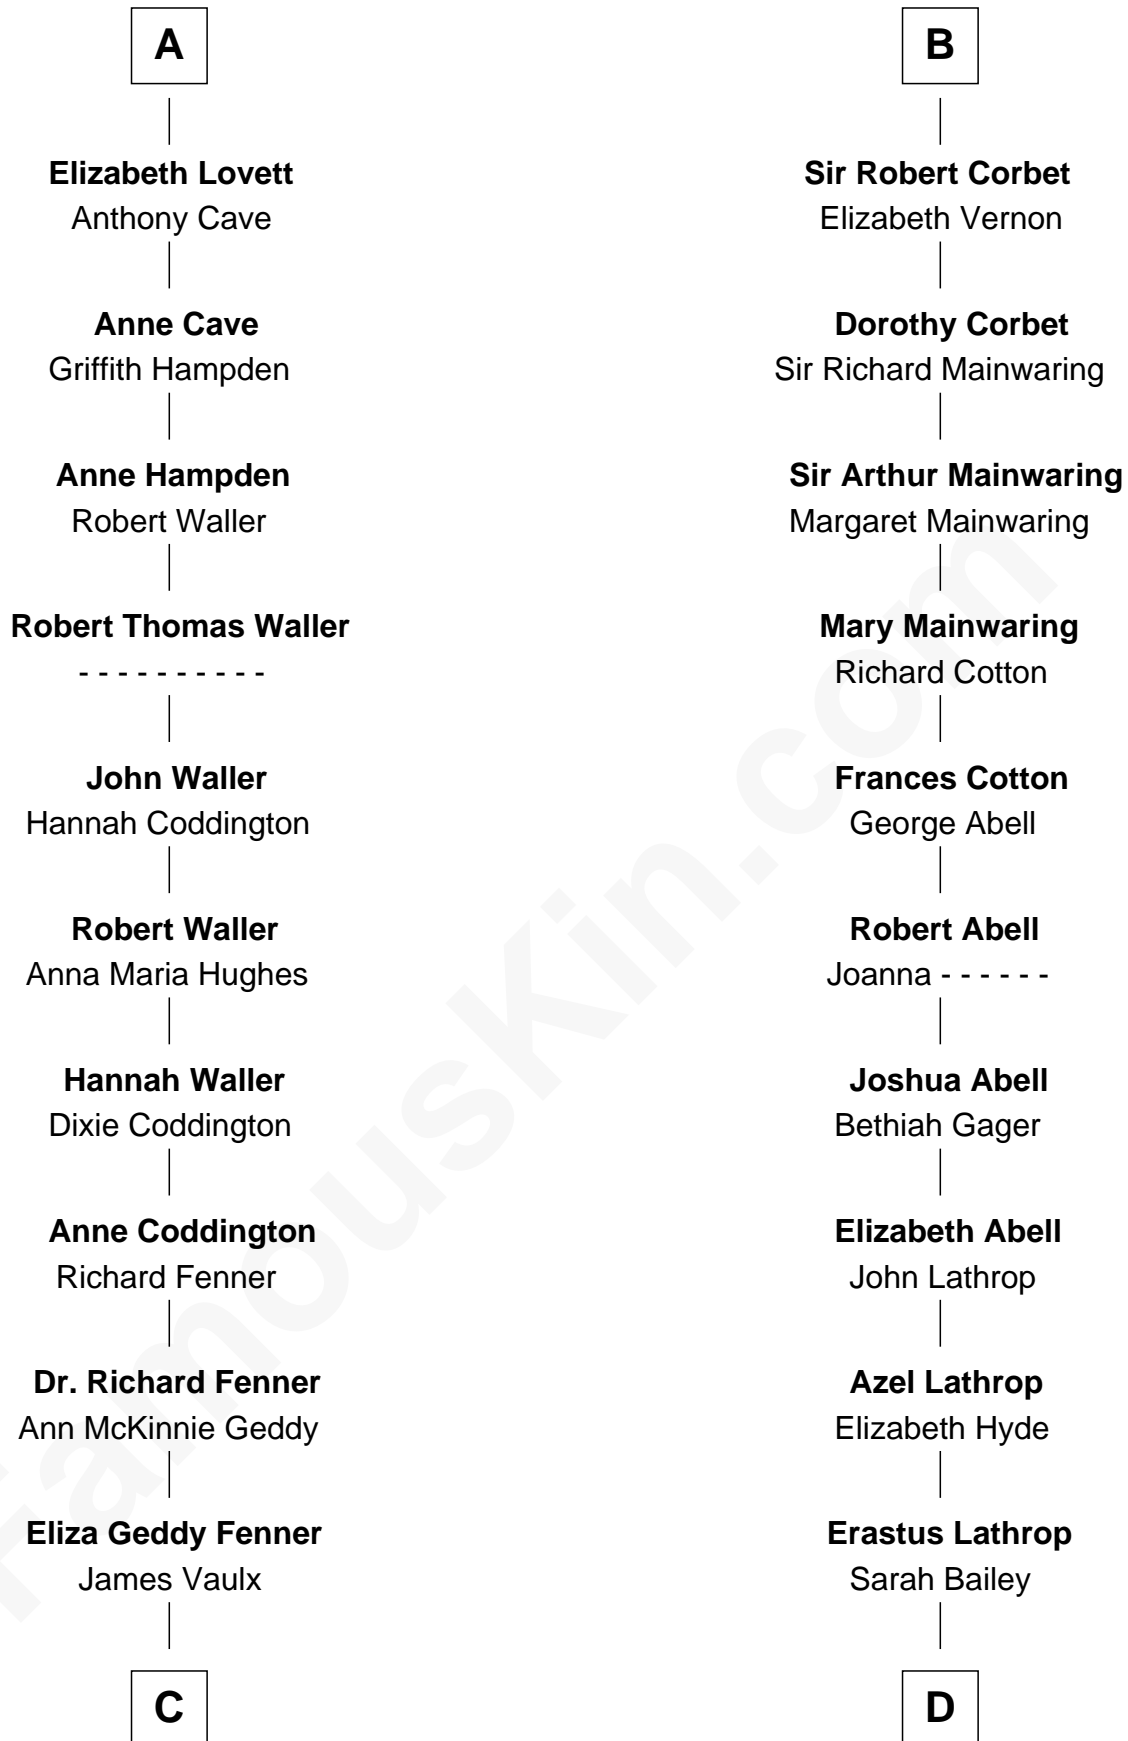

FamousKin.com Relationship Chart of

John McCain

U.S. Senator from Arizona

19th cousin 1 time removed of

Marjorie Post

Founder of General Foods

C

James Junius Vaulx

Margaret Garside

Katherine Davey Vaulx

Adm. John Sidney McCain

Adm. John Sidney McCain

Roberta Wright

John McCain

U.S. Senator from Arizona

D

Caroline Cushman Lathrop

Charles Rollin Post

Charles William Post

Elle Letitia Merriweather

Marjorie Post

Founder of General Foods