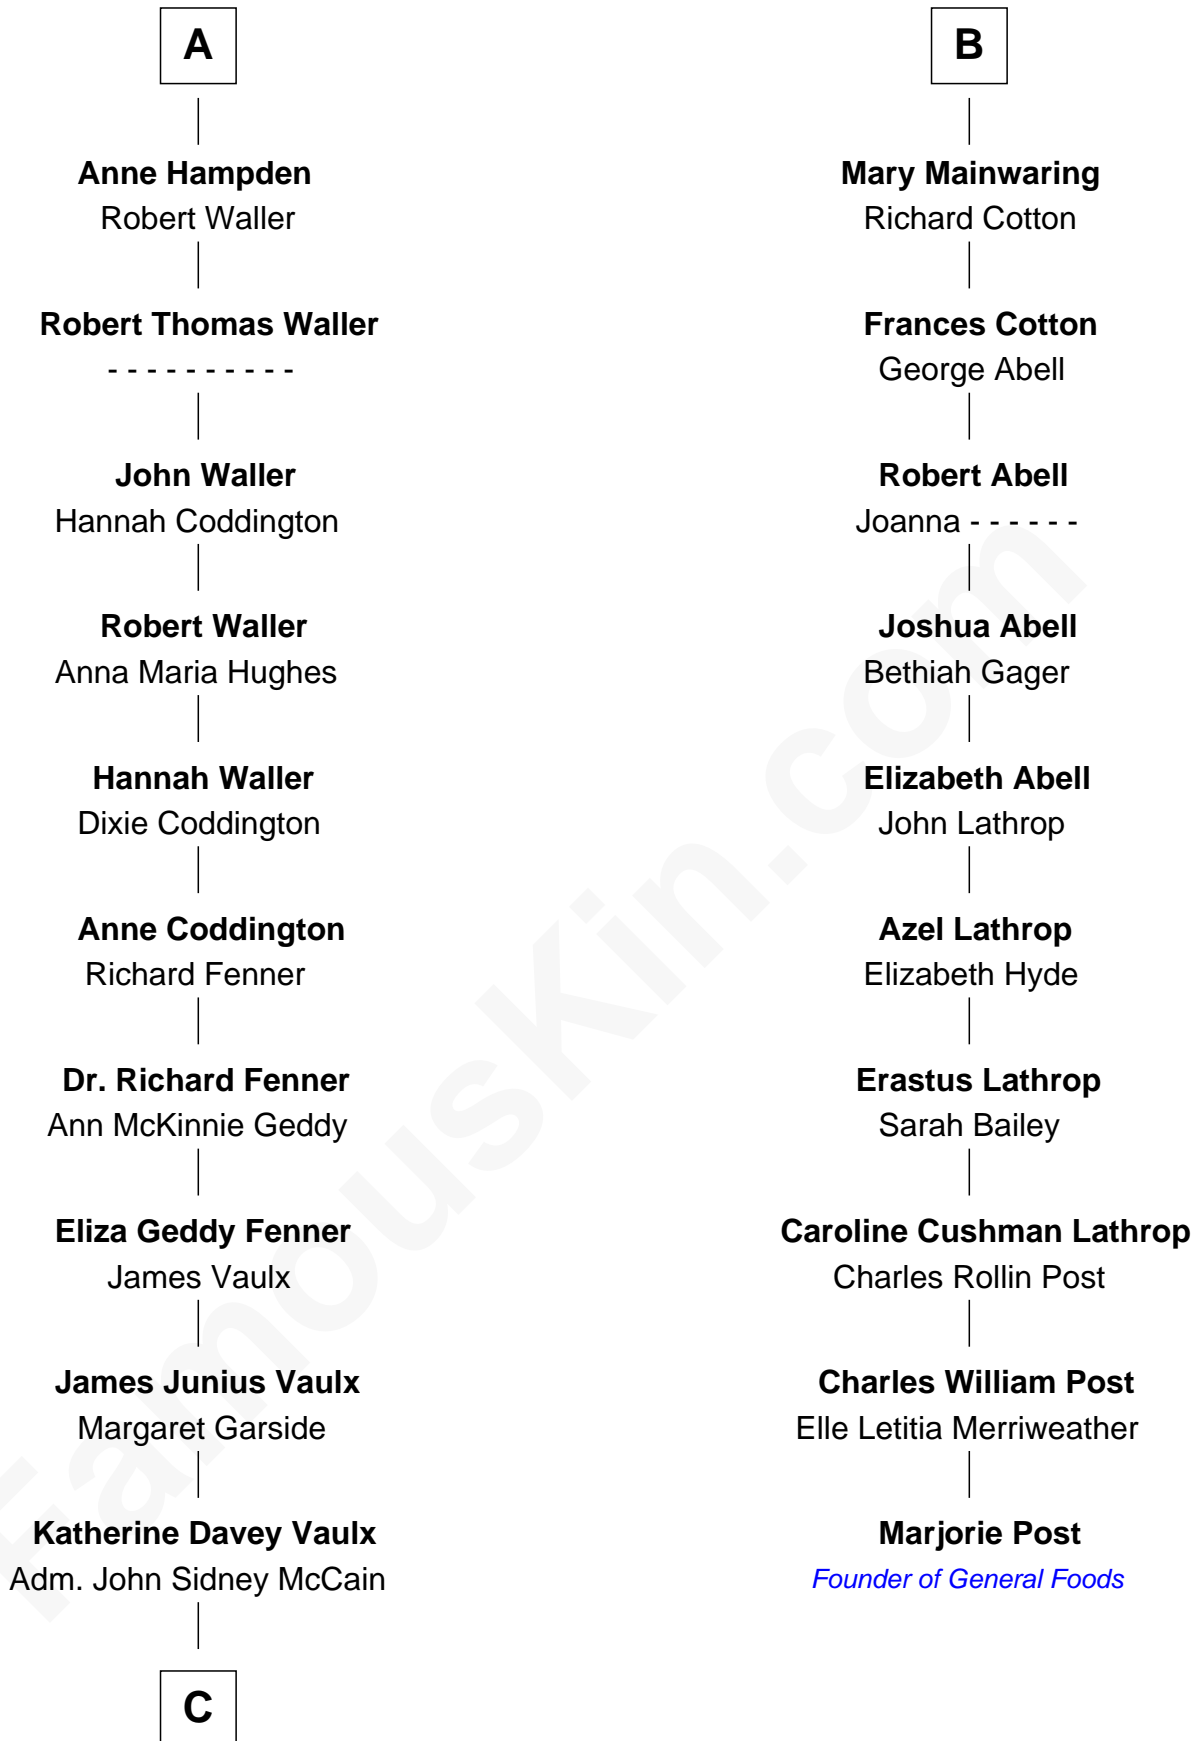

FamousKin.com Relationship Chart of

John McCain

U.S. Senator from Arizona

16th cousin 2 times removed of

Marjorie Post

Founder of General Foods

John de Welles

Maud de Roos

Sir Robert Corbet

Dorothy Corbet

Sir Richard Mainwaring

Sir Arthur Mainwaring

Margaret Mainwaring

B

C

Adm. **John Sidney McCain**