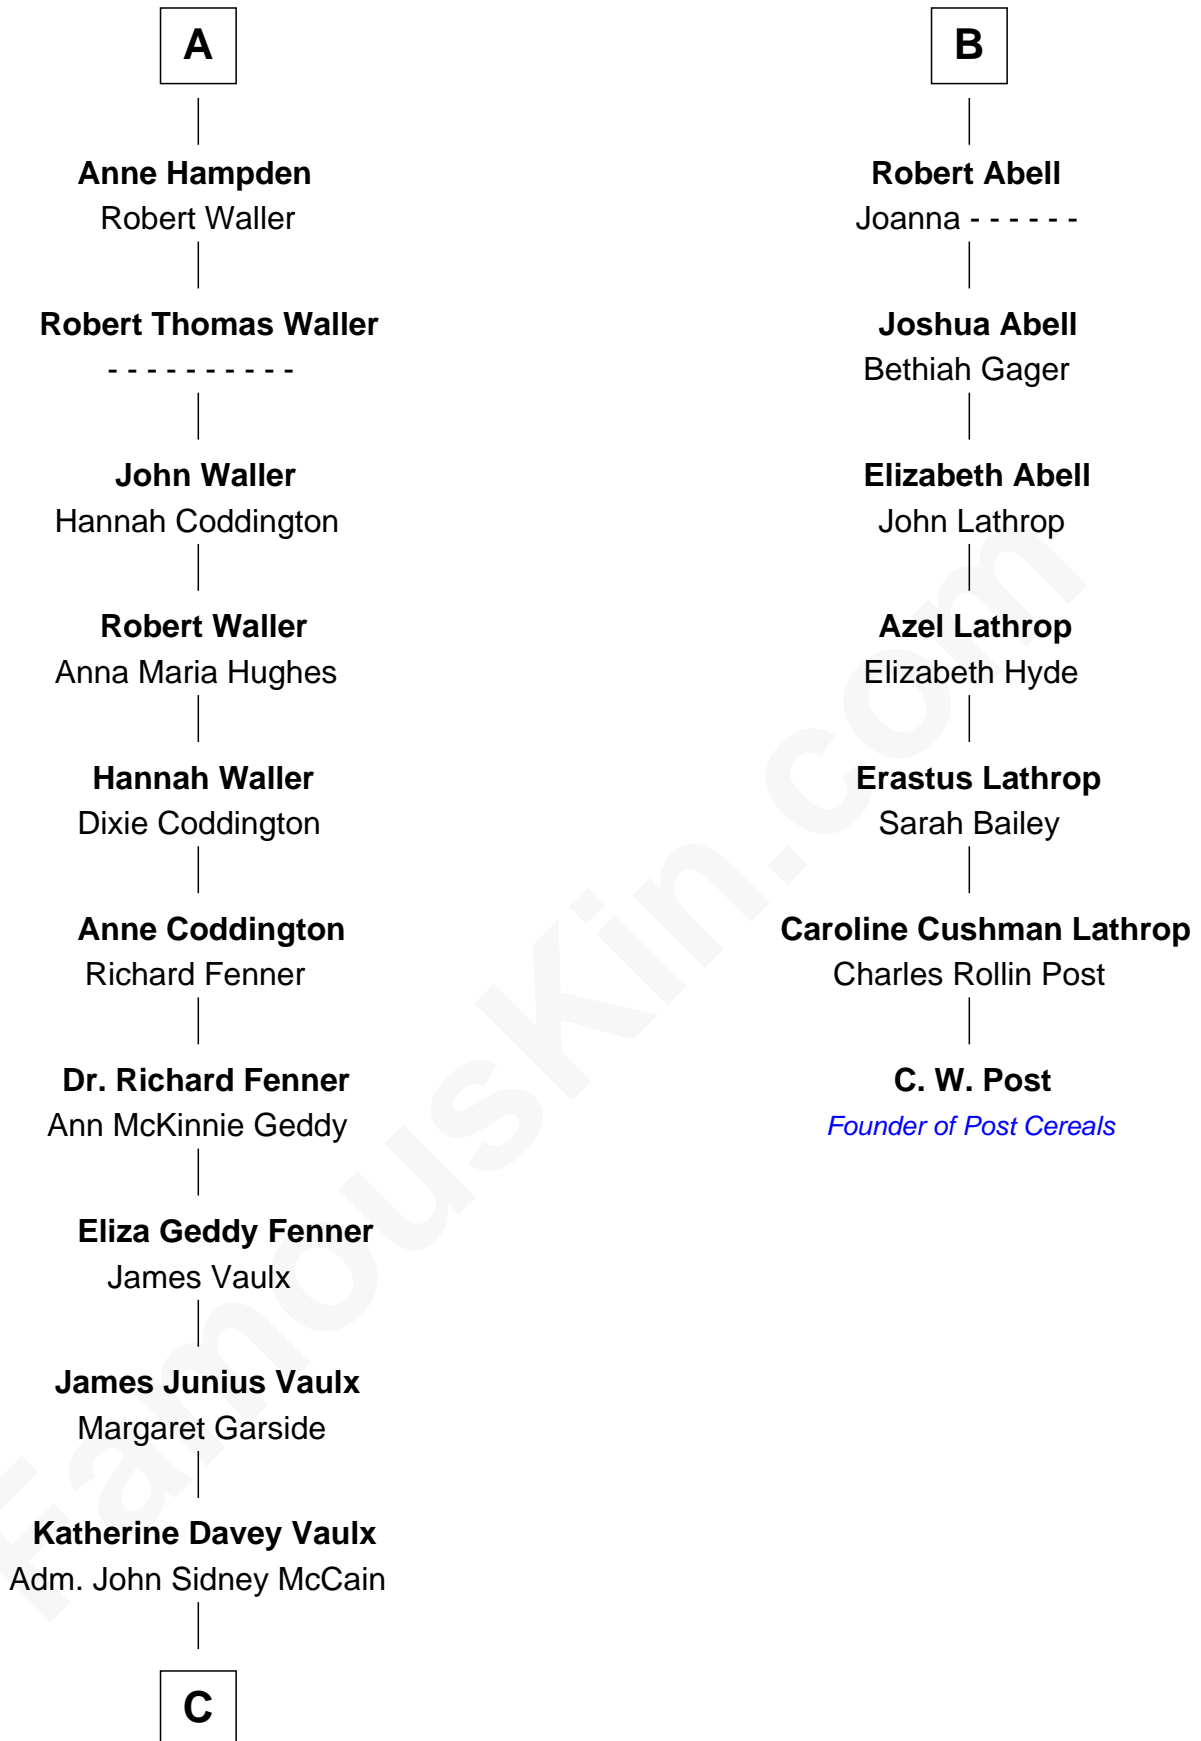

# FamousKin.com Relationship Chart of

**John McCain**

*U.S. Senator from Arizona*

13th cousin 5 times removed of

**C. W. Post**

*Founder of Post Cereals*

**Sir Walter Blount**

Sancha de Ayala

**Sir Thomas Blount**

Margaret de Gresley

**Sanchia Blount**

Edward Langford

**Alice Langford**

John Stradling

**Anne Stradling**

Sir John Danvers

Sir John Sutton

**Sir John Sutton**

Elizabeth Berkeley

**Jane Sutton**

Thomas Mainwaring

**Cecily Mainwaring**

John Cotton

**Sir George Cotton**

Mary Onley

**Richard Cotton**

Mary Mainwaring

**Frances Cotton**

George Abell

**B**

FamousKin.com