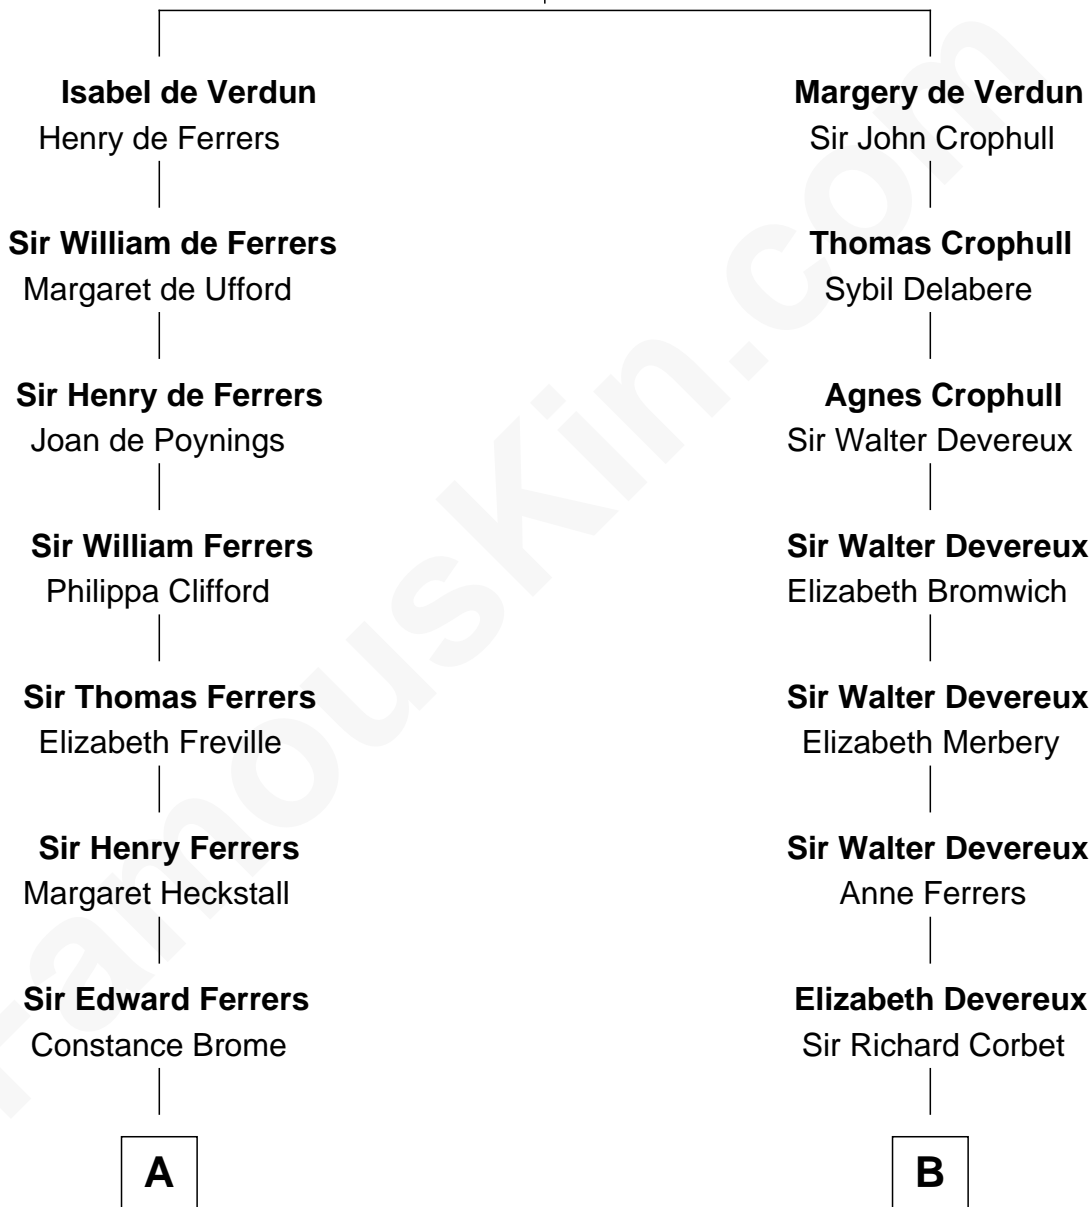

Sir Thebaud de Verdun

with wife
Elizabeth de Clare

with wife
Maud Mortimer