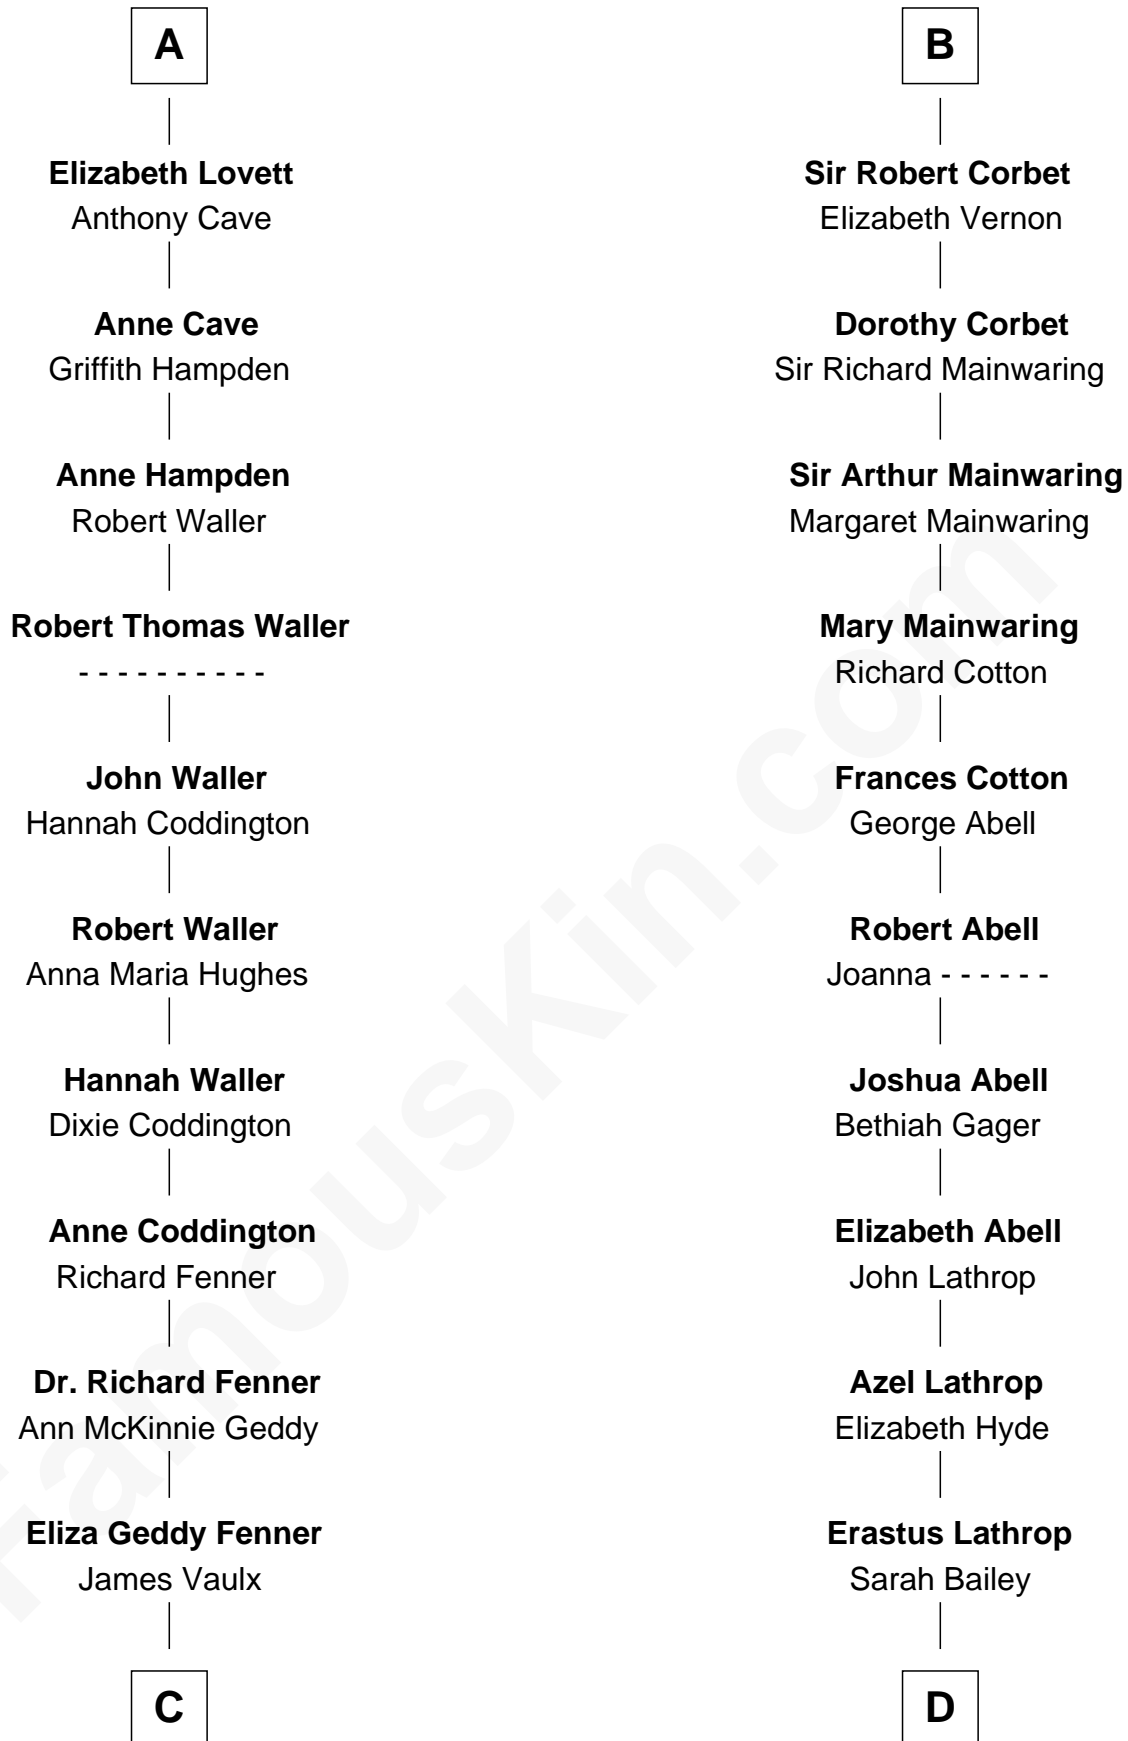

## Relationship Chart of

### John McCain

*U.S. Senator from Arizona*

18th cousin 2 times removed of

### C. W. Post

*Founder of Post Cereals*

**C**

**James Junius Vaulx**

Margaret Garside

**Katherine Davey Vaulx**

Adm. John Sidney McCain

**Adm. John Sidney McCain**